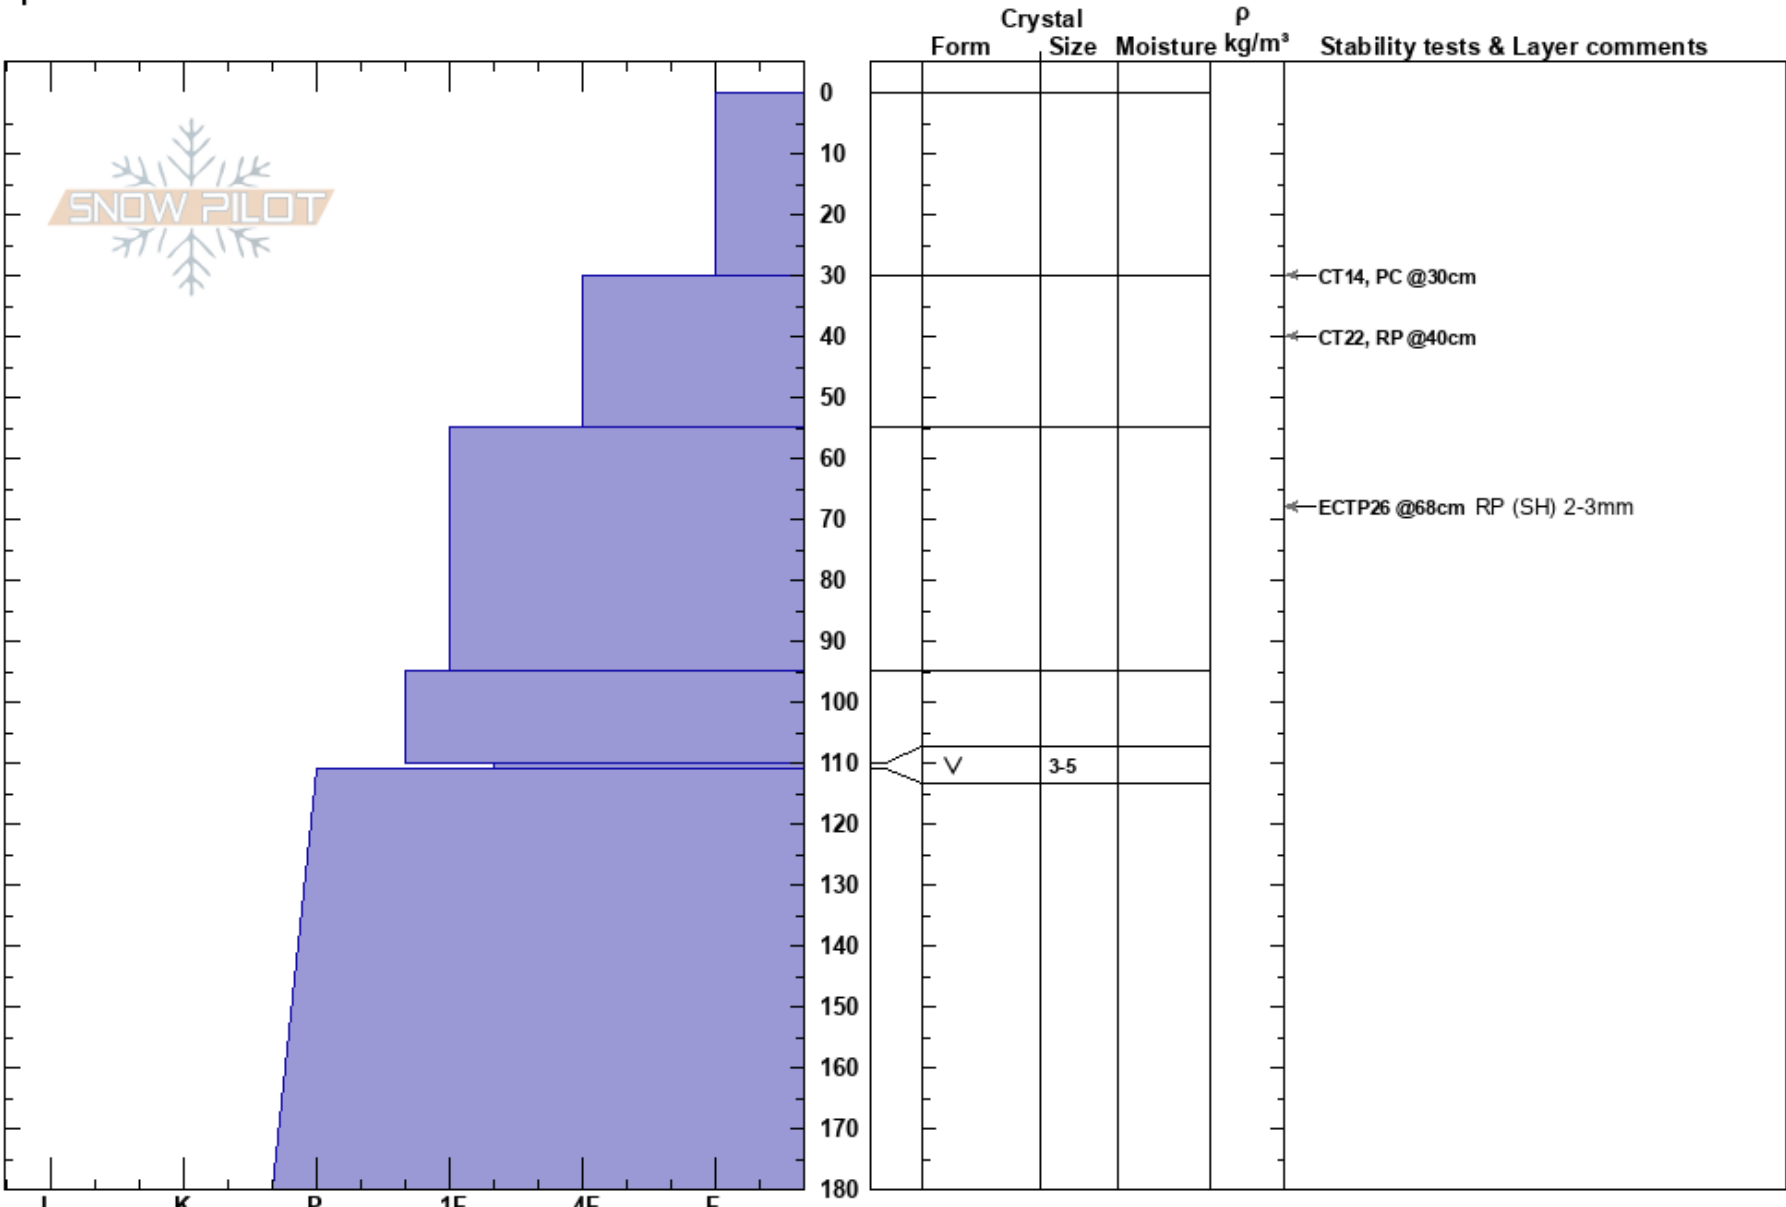

Look at that
 Valhallas
 BC
 Elevation: 2125 m
 Aspect: SW
 Specifics:

Levi Lawrence
 10/02/2023 - 10:45
 Co-ord: 49.97486N, -117.68957E
 Slope Angle: 30°
 Wind Loading:

Stability:
 Air Temperature:
 Sky Cover: FEW
 Precipitation: NO
 Wind: Calm
 HS: 180
 PF: 50
 PS: 30
 110-111cm: Problematic layer

Notes: Test Profile