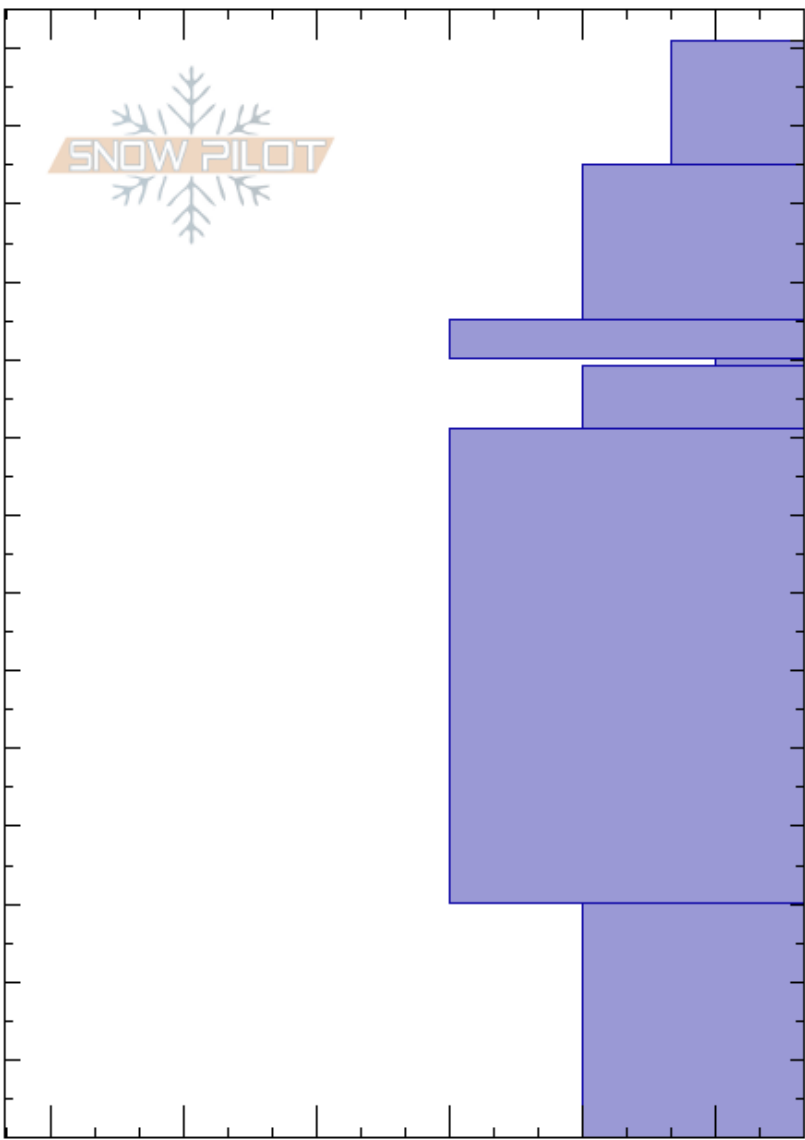

TaylorFork, WldmsBndr
 Madison Range-S
 MT
Elevation: 8769 ft
Aspect: 240°
Specifics:

Alex Marienthal
 02/10/2023 - 11:30am
Co-ord: 44.97666N, -111.35982W
Slope Angle: 26°
Wind Loading: no

Stability: Good
Air Temperature: -7°C
Sky Cover: CLR
Precipitation: NO
Wind: SW Light Breeze

HS: 141
Layer Notes:
 100-99cm: Problematic layer

Height (cm)	Crystal		Moisture	ρ kg/m ³	Stability tests & Layer comments
	Form	Size			
141	∇	1			
130	/				
120	/				
110					
100	•				← ECTN24 @100cm
100	∇				
100	□	1-2			
90					
80					
70					
60	□	1-2			
50					
40					
30					← ECTP14 @30cm
20					
10	□	2-4			
0					