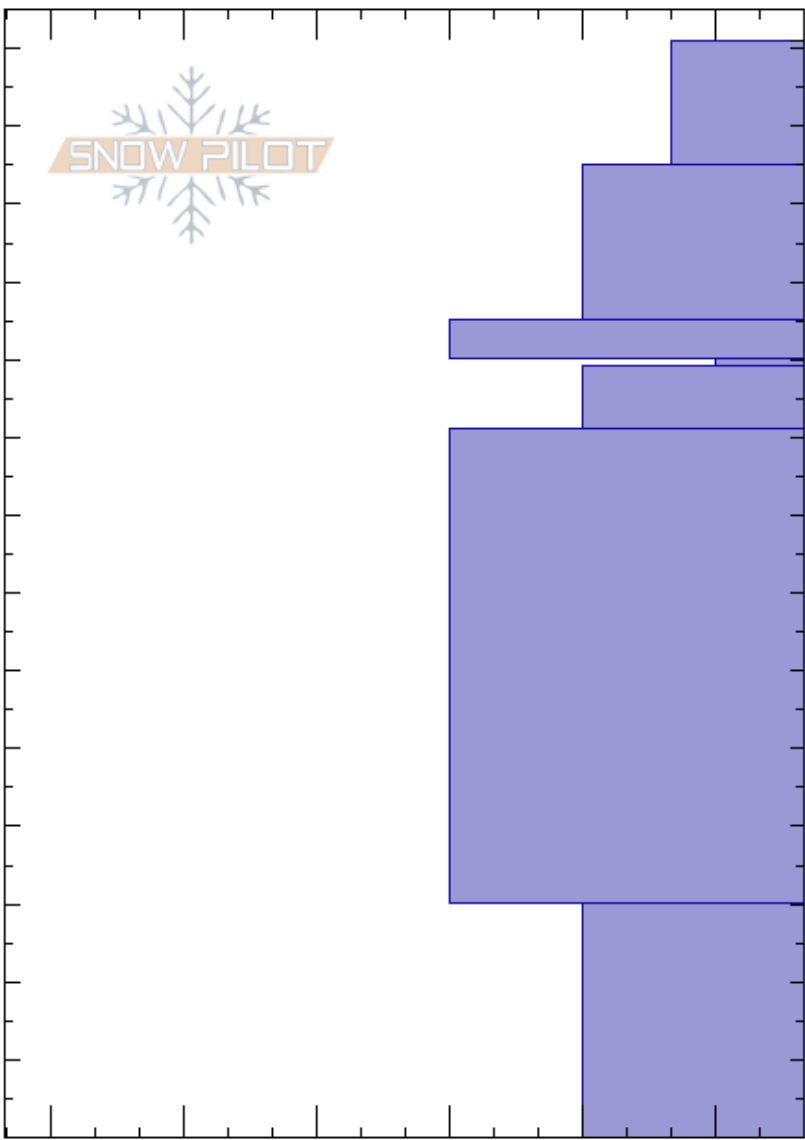

TaylorFork, WldmsBndr
 Madison Range-S
 MT
Elevation: 8769 ft
Aspect: 240°
Specifics:

Alex Marienthal
 02/10/2023 - 11:30am
Co-ord: 44.97666N, -111.35982W
Slope Angle: 26°
Wind Loading: no

Stability: Good
Air Temperature: -7°C
Sky Cover: CLR
Precipitation: NO
Wind: SW Light Breeze

HS: 141
Layer Notes:
 100-99cm: Problematic layer

Height (cm)	Crystal		Moisture	ρ kg/m ³	Stability tests & Layer comments
	Form	Size			
141	∇	1			
130	/				
120	/				
110					
100	∇				← ECTN24 @100cm
95	□	1-2			
90					
80					
70					
60	□	1-2			
50					
40					
30					← ECTP14 @30cm
20					
10	□	2-4			
0					