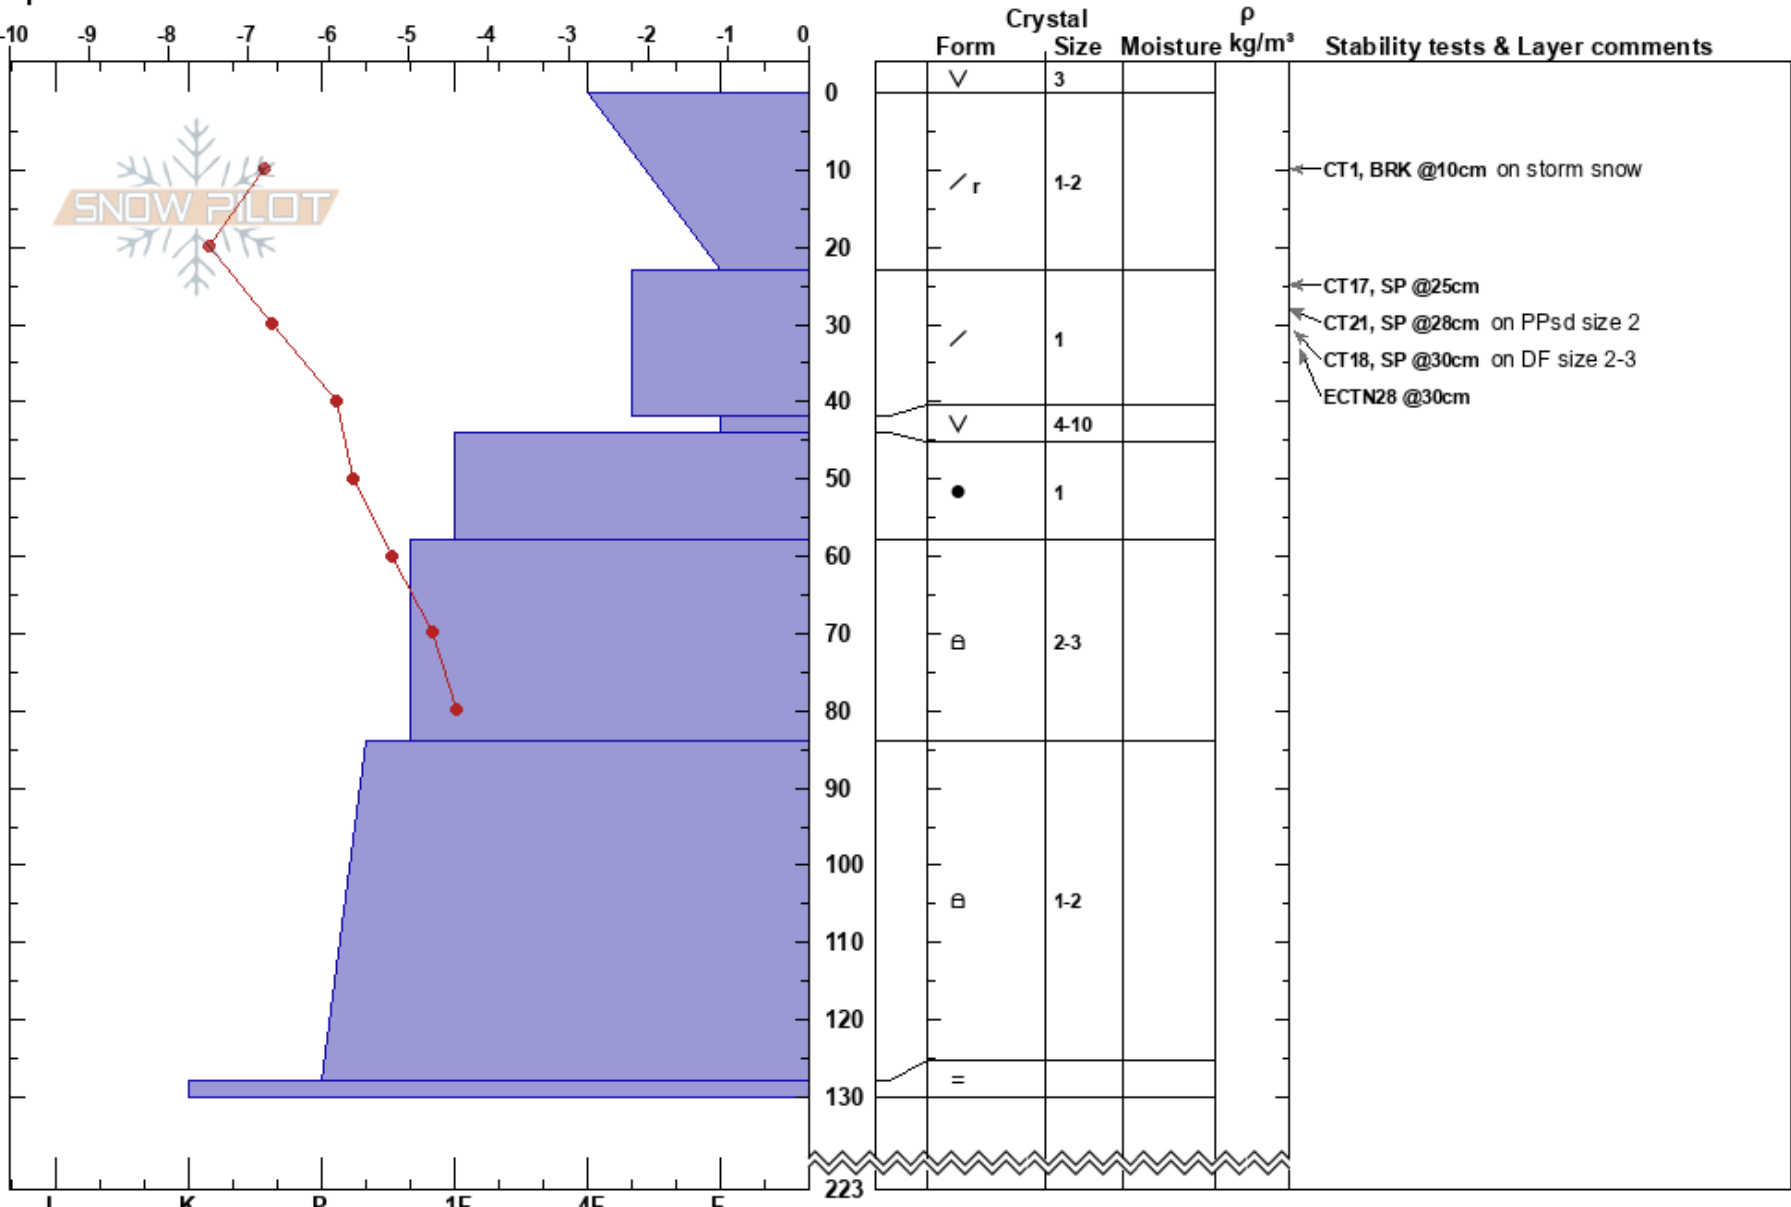

CANDY N 11
 monashee
 CA
 Elevation: 2000 m
 Aspect: N
 Specifics:

Charlotte Poulin-Rodrigue
 02/10/2023 - 12:30pm
 Co-ord:
 Slope Angle: 38°
 Wind Loading:

Stability:
 Air Temperature: -4°C
 Sky Cover: SCT
 Precipitation: NO
 Wind: SE Light Breeze

HS:223
 PF: 40
 Layer Notes:

Notes: LP and CPR