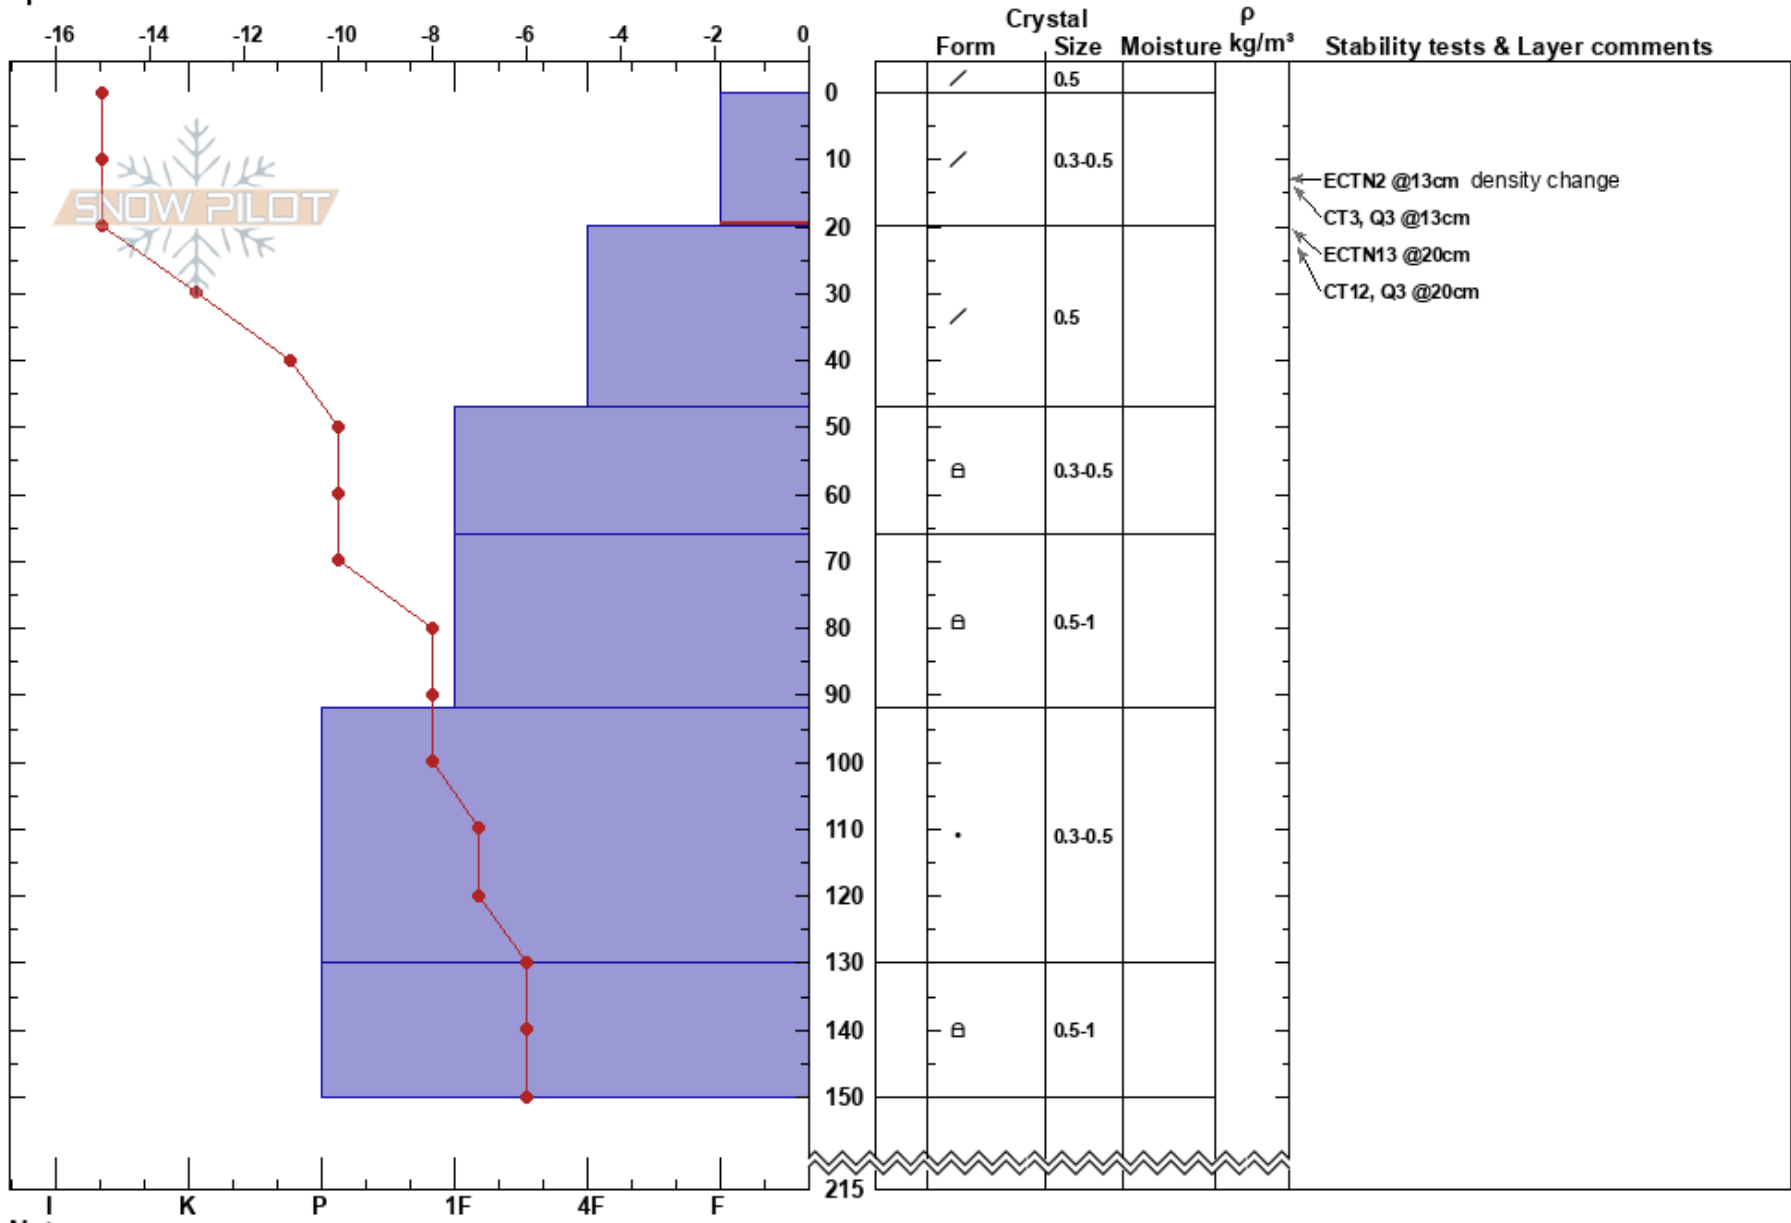

Olympic Bowl
 Teton Range
 WY
 Elevation: 1261 m
 Aspect: 41°
 Specifics:

rachel kahn
 02/10/2023 - 10:00am
 Co-ord: 48.00000N, -110.00000W
 Slope Angle: 23°
 Wind Loading:

Stability:
 Air Temperature: -5°C
 Sky Cover: CLR
 Precipitation: NO
 Wind: Calm
 HS:215
 PF: 40
 PS: 15
 0-20cm: Problematic layer