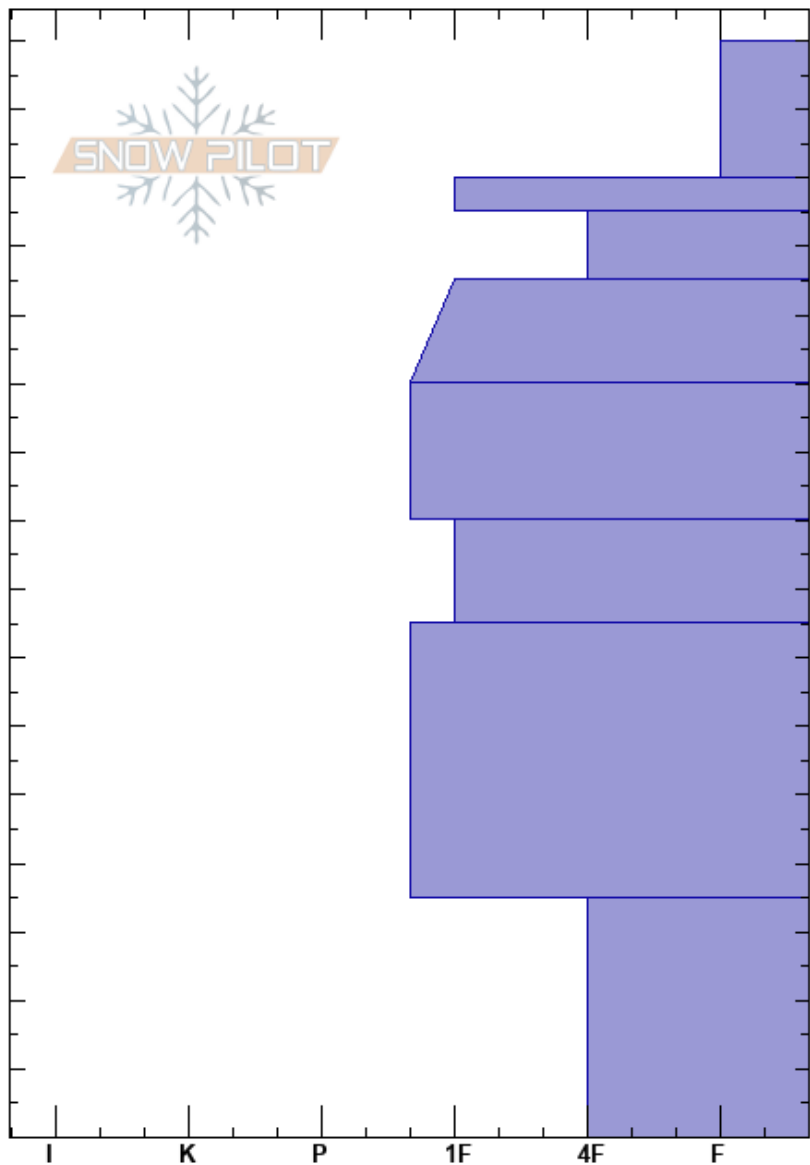

Notch
 Spring Mountains
 NV
 Elevation: 10909 ft
 Aspect:

Seth Shanahan
 02/10/2023 - 1:17pm
 Co-ord: 36.28747N, -115.68475E
 Slope Angle: 44°
 Wind Loading: previous

Stability: Good HS: 160
 Air Temperature: 30°C PF: 40 140-135cm: Problematic layer
 Sky Cover: CLR
 Precipitation: NO
 Wind: N Light Breeze

Specifics: Pit dug in a Ski Area; Pit is representative of backcountry; We skied slope

Depth (cm)	Crystal		Moisture	ρ kg/m ³	Stability tests & Layer comments
	Form	Size			
160					
150					
140	□	1			CT16, SP @140cm ECTN16 @140cm
130					
120					CT20, BRK @125cm ECTN22 @125cm
110					
100					
90					
80					
70					
60					
50					
40					
30					
20	△	2			
10					
0					