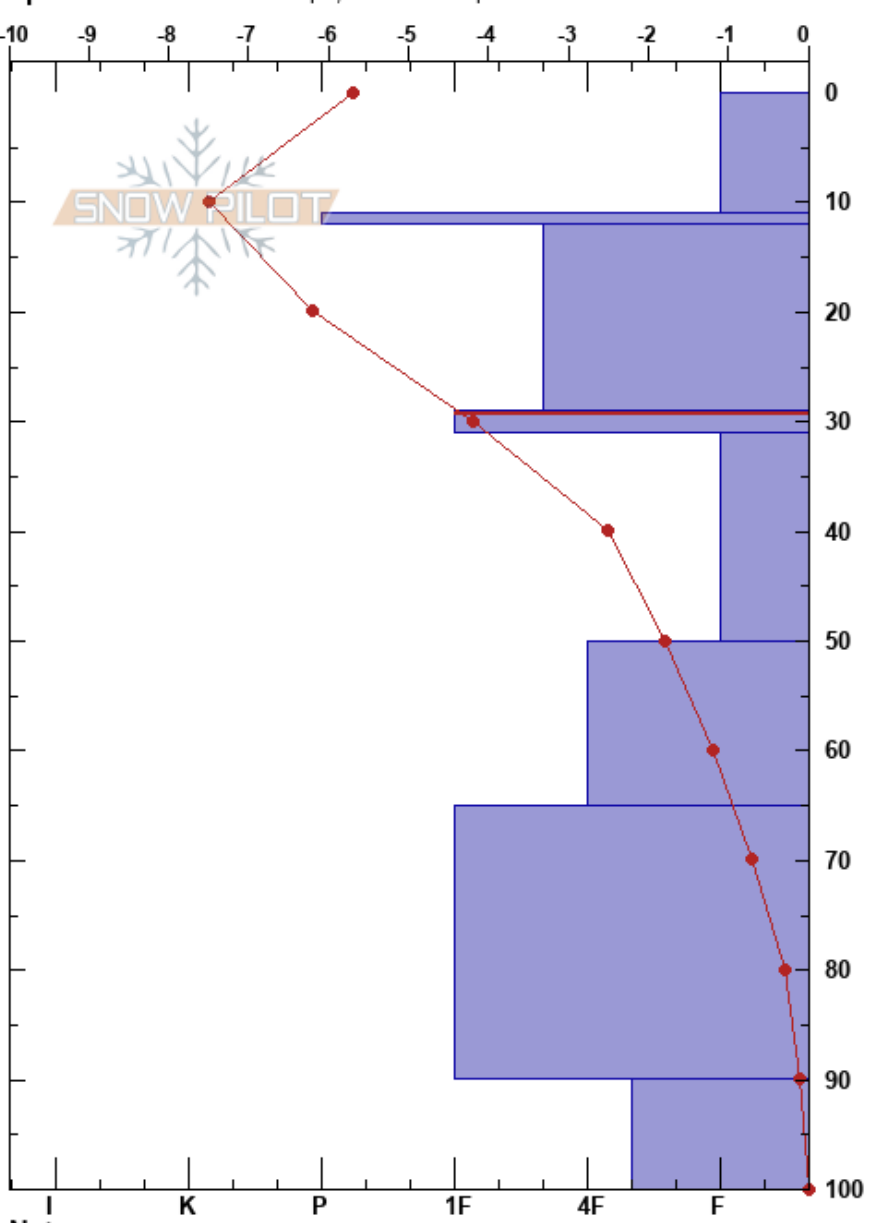

Goose Creek, MT  
 Gallatin Range-N  
 MT  
 Elevation: 7284 ft  
 Aspect: NE  
 Specifics: Ski tracks on slope; We skied slope

Dominic Conigliaro  
 02/10/2023 - 9:30am  
 Co-ord: 45.59985N, -110.87192W  
 Slope Angle: 23°  
 Wind Loading: no

Stability: **Air Temperature:** -6°C  
**Sky Cover:** FEW  
**Precipitation:** NO  
**Wind:** S Calm

**HS:** 100  
**PF:** 90  
**PS:** 12  
 29-31cm: Subtle Crust/density change  
 29-31cm: Problematic layer

Form	Crystal Size	Moisture	$\rho$ kg/m <sup>3</sup>	Stability tests & Layer comments
	2			
/	0.5			
⊙	1			← CT6, Q1 @11cm ← ECTN8 @11cm
□	0.5-1			
∨	1			← CT17, Q1 @30cm ← ECTP18 @30cm 29-31cm: Subtle Crust/density change
□	2			
⊖	2			
□	2			
∧	2-3			← CT20, Q1 @90cm