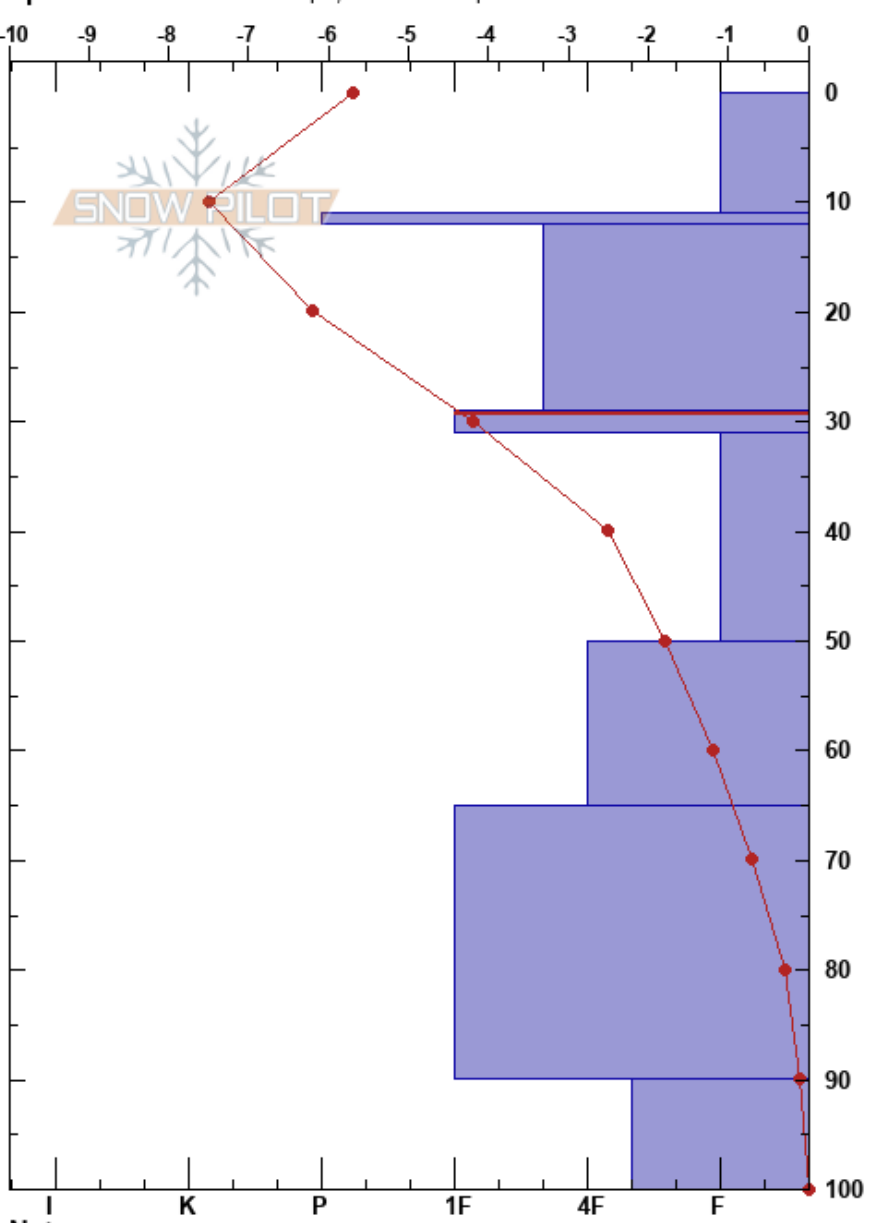

Goose Creek, MT
 Gallatin Range-N
 MT
 Elevation: 7284 ft
 Aspect: NE
 Specifics: Ski tracks on slope; We skied slope

Dominic Conigliaro
 02/10/2023 - 9:30am
 Co-ord: 45.59985N, -110.87192W
 Slope Angle: 23°
 Wind Loading: no

Stability: **HS: 100**
 Air Temperature: -6°C
 Sky Cover: FEW
 Precipitation: NO
 Wind: S Calm

Layer Notes:
 29-31cm: Subtle Crust/density change
 29-31cm: Problematic layer

Form	Crystal Size	Moisture	ρ kg/m ³	Stability tests & Layer comments
	2			
/	0.5			
⊙	1			← CT6, Q1 @11cm ← ECTN8 @11cm
□	0.5-1			
∨	1			← CT17, Q1 @30cm ← ECTP18 @30cm 29-31cm: Subtle Crust/density change
□	2			
⊖	2			
□	2			
∧	2-3			← CT20, Q1 @90cm