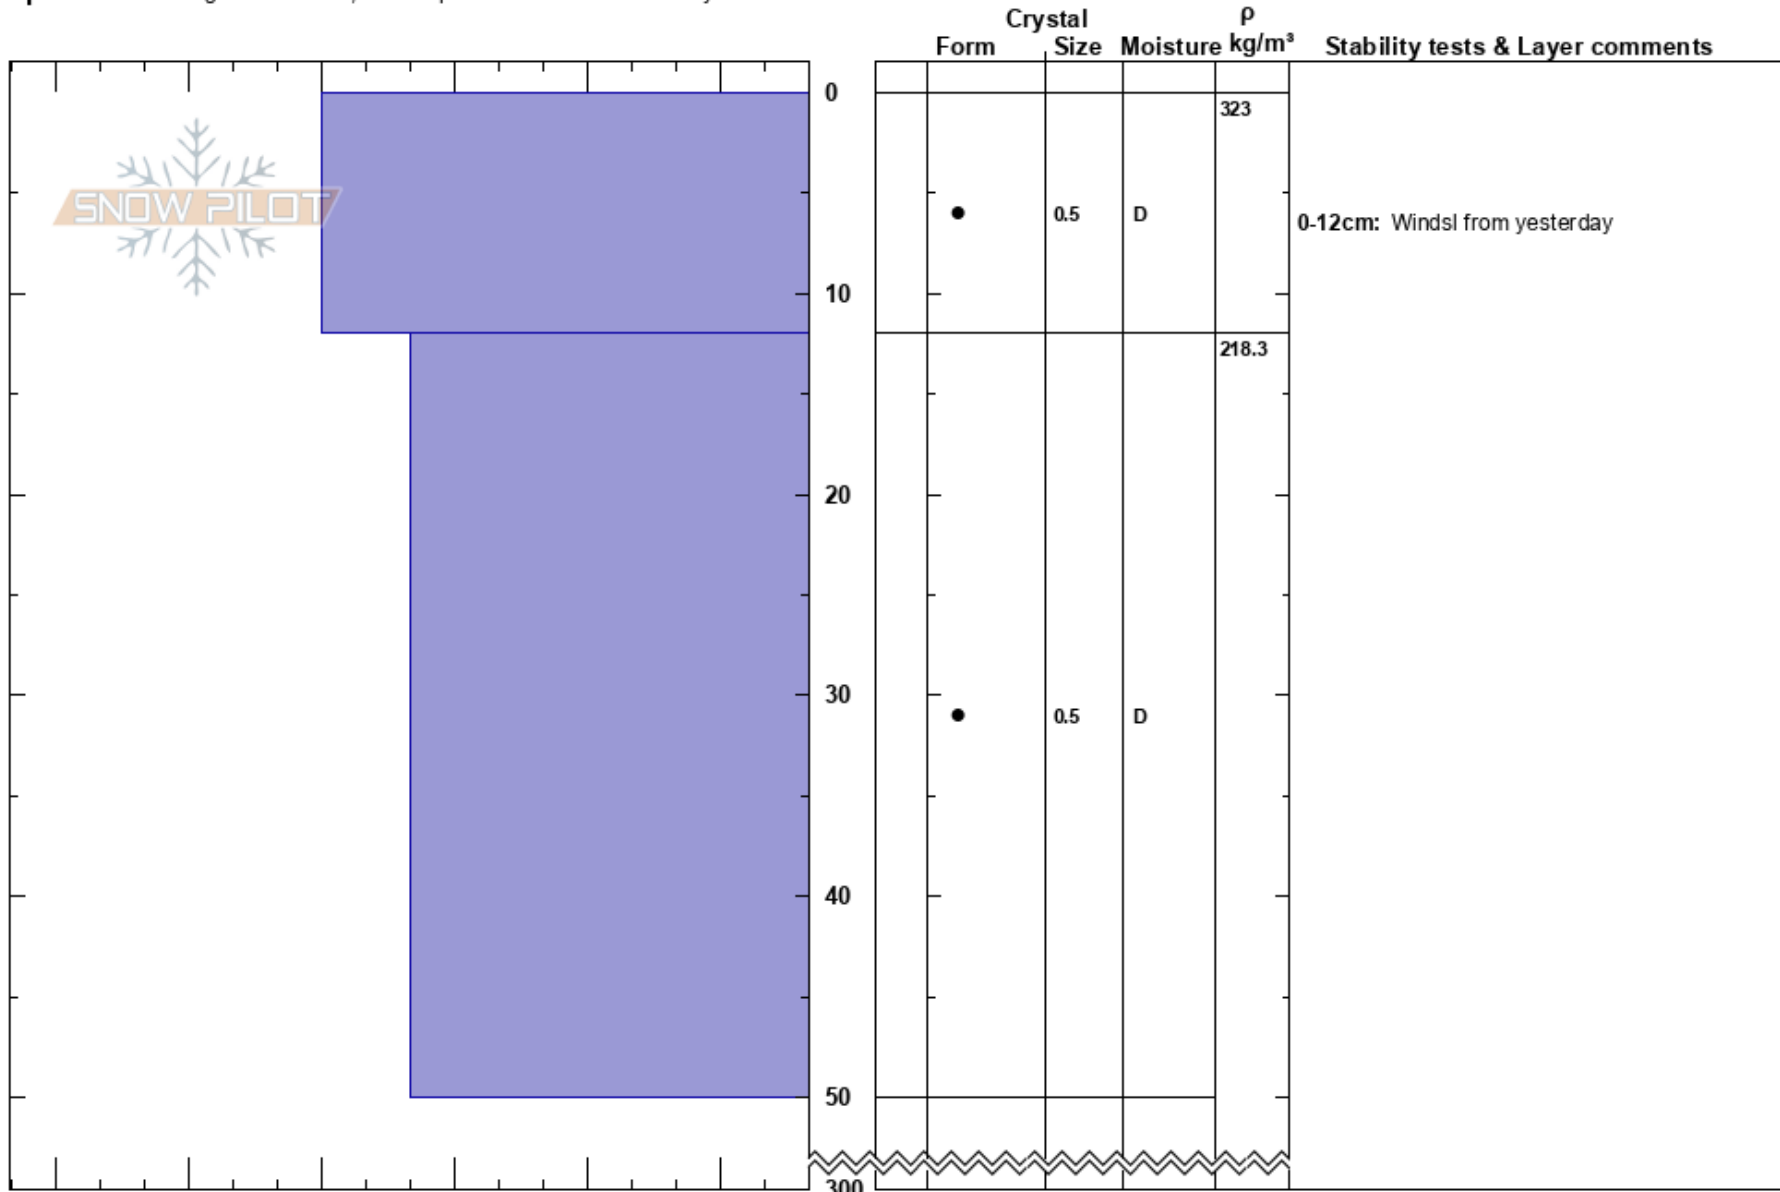

0-12cm: Windsl from yesterday

MT

Co-ord: 12T 465265W 5009697N

Sky Cover: FEW

Elevation: 2680 m

Slope Angle: 23°

Precipitation: NO

Aspect: NE

Wind Loading: previous

Wind: NE Light Breeze

Specifics: Pit dug in a Ski Area; Pit is representative of backcountry

Notes: Dug ~5m downhill from adjacent pit in the wind loaded area