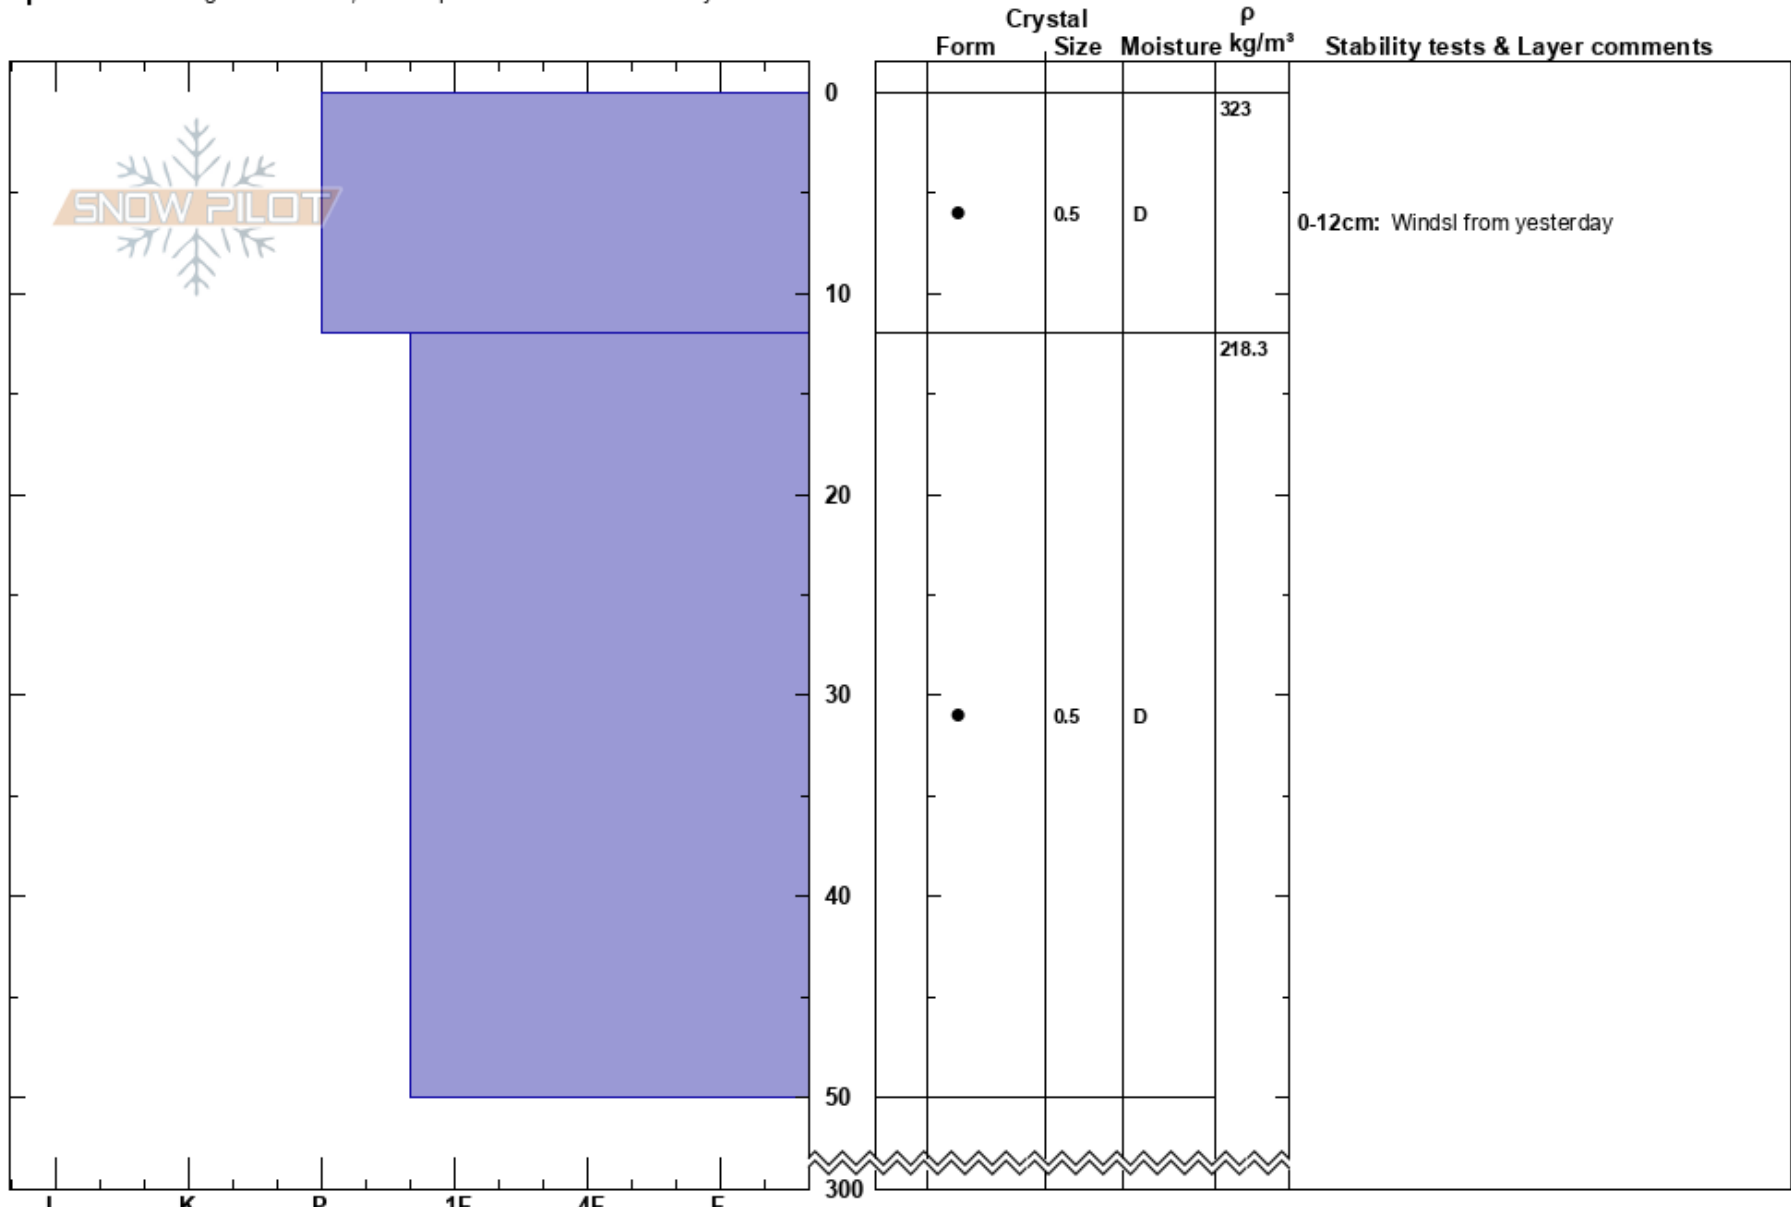

0-12cm: Windsl from yesterday

MT

Co-ord: 12T 465265W 5009697N

Sky Cover: FEW

Elevation: 2680 m

Slope Angle: 23°

Precipitation: NO

Aspect: NE

Wind Loading: previous

Wind: NE Light Breeze

Specifics: Pit dug in a Ski Area; Pit is representative of backcountry

Notes: Dug ~5m downhill from adjacent pit in the wind loaded area