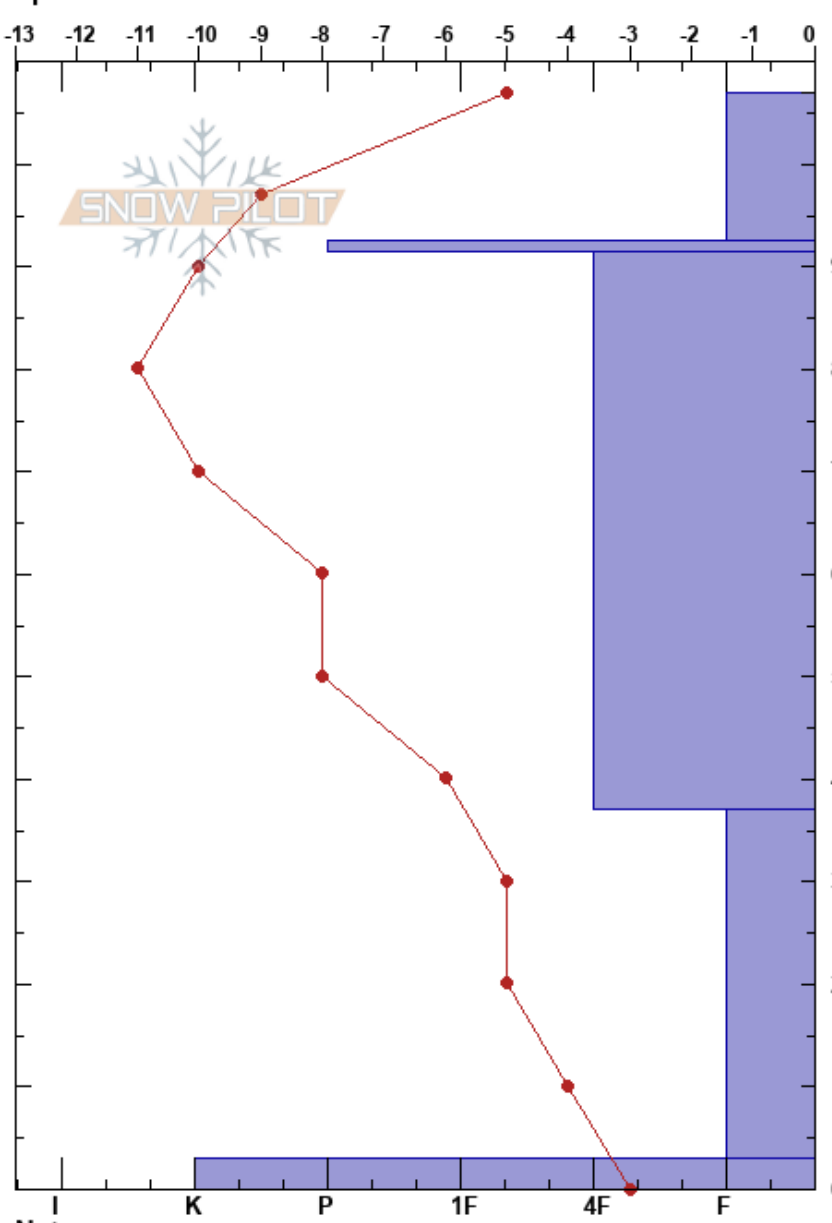

Climax Mine  
 Sawatch  
 CO  
 Elevation: 10857 ft  
 Aspect: SE  
 Specifics:

Chris Zaremba  
 02/10/2023 - 12:36pm  
 Co-ord: 13S 399628E 4366998N  
 Slope Angle: 25°  
 Wind Loading: no

Stability:  
 Air Temperature: 0°C  
 Sky Cover: CLR  
 Precipitation: NO  
 Wind: W Calm  
 HS: 107  
 PF: 80  
 PS: 15  
 92.5-91.5cm: Problematic layer

Form	Crystal Size	Moisture	$\rho$ kg/m <sup>3</sup>	Stability tests & Layer comments
□	0.3-0.5			
○	0.5			
⊖	1.5			←CT21, SC @76cm
				←PST45/100 (End) @55cm Down
^	2-4			
●	1-2			←ECTX

Notes: