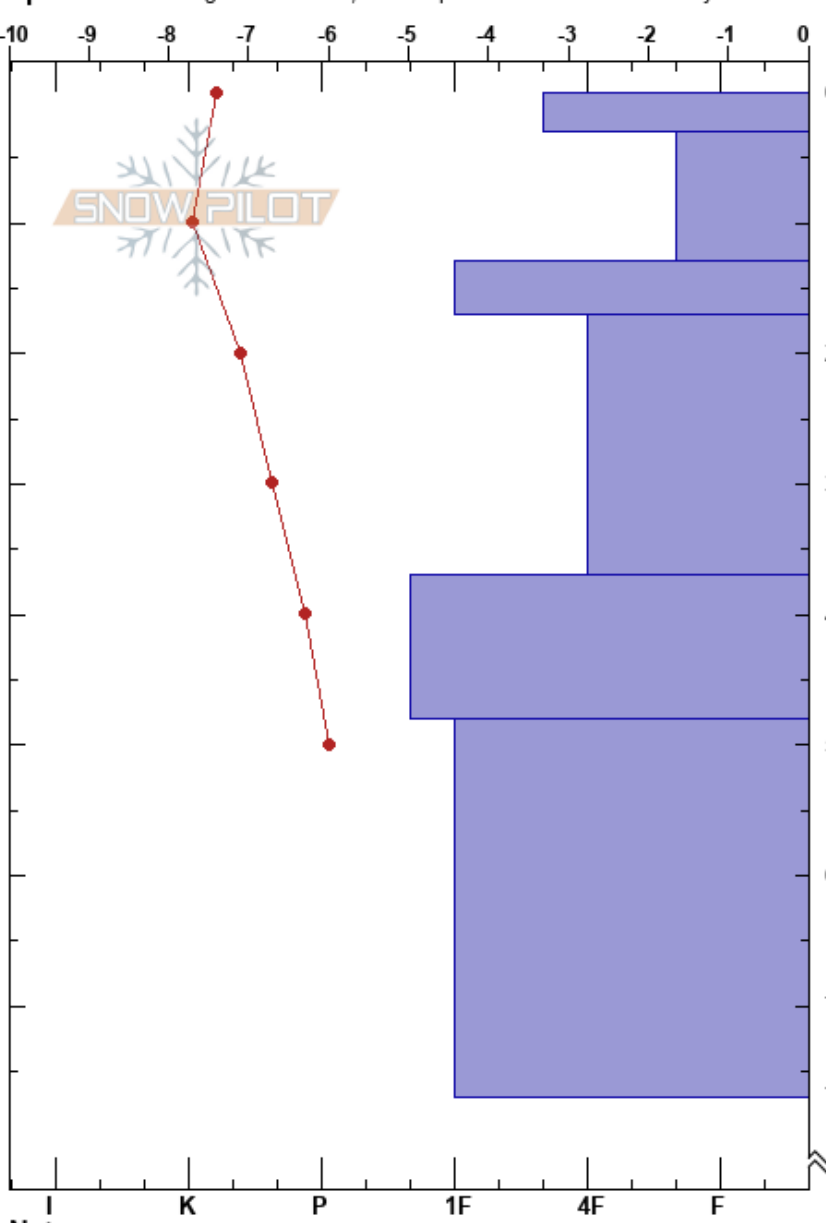

Eglise-2023-02-07
 Madison Range-N
 MT
 Elevation: 2850 m
 Aspect: N
 Specifics: Pit dug in a Ski Area; Pit is representative of backcountry

Nata de Leeuw
 02/07/2023 - 12:50pm
 Co-ord: 12T 466575W 5006055N
 Slope Angle: 19°
 Wind Loading: previous

Stability: HS:177
 Air Temperature: -1.3°C PF: 50
 Sky Cover: CLR
 Precipitation: NO
 Wind: SE Light Breeze

Layer Notes:
 0-3cm: Thin windsl faceting on btm
 17-37cm: More faceted than above
 37-48cm: Signs of sintering

Form	Crystal Size	Moisture	ρ kg/m ³	Stability tests & Layer comments
•	0.5	D		0-3cm: Thin windsl faceting on btm
/	0.5-1	D		
☐	0.3-0.5	D		
⊖	0.5-0.1	D		17-37cm: More faceted than above
•	0.5	D		37-48cm: Signs of sintering
⊖	0.5-1	D		