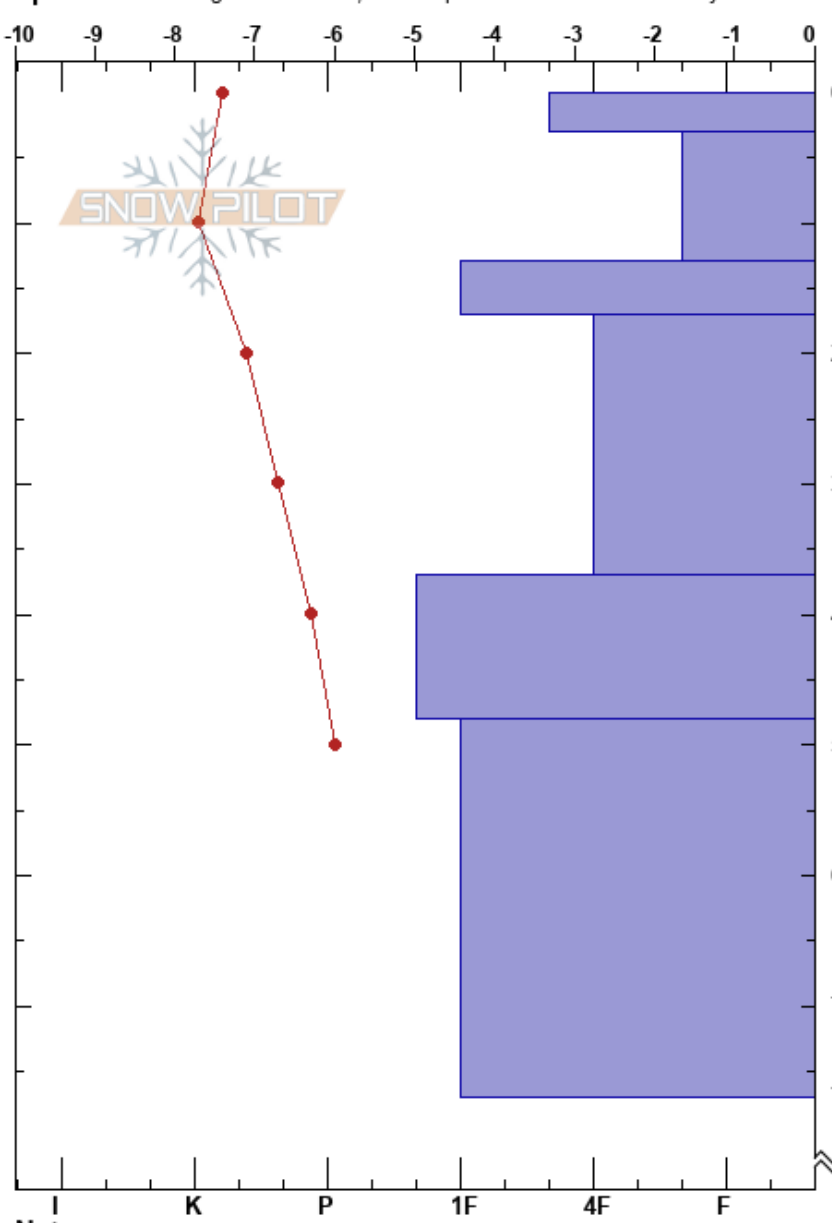

Eglise-2023-02-07
 Madison Range-N
 MT
 Elevation: 2850 m
 Aspect: N
 Specifics: Pit dug in a Ski Area; Pit is representative of backcountry

Nata de Leeuw
 02/07/2023 - 12:50pm
 Co-ord: 12T 466575W 5006055N
 Slope Angle: 19°
 Wind Loading: previous

Stability: HS:177
 Air Temperature: -1.3°C PF: 50
 Sky Cover: CLR
 Precipitation: NO
 Wind: SE Light Breeze

Layer Notes:
 0-3cm: Thin windsl faceting on btm
 17-37cm: More faceted than above
 37-48cm: Signs of sintering

Form	Crystal Size	Moisture	ρ kg/m ³	Stability tests & Layer comments
•	0.5	D		0-3cm: Thin windsl faceting on btm
/	0.5-1	D		
☐	0.3-0.5	D		
⊖	0.5-0.1	D		17-37cm: More faceted than above
•	0.5	D		37-48cm: Signs of sintering
⊖	0.5-1	D		