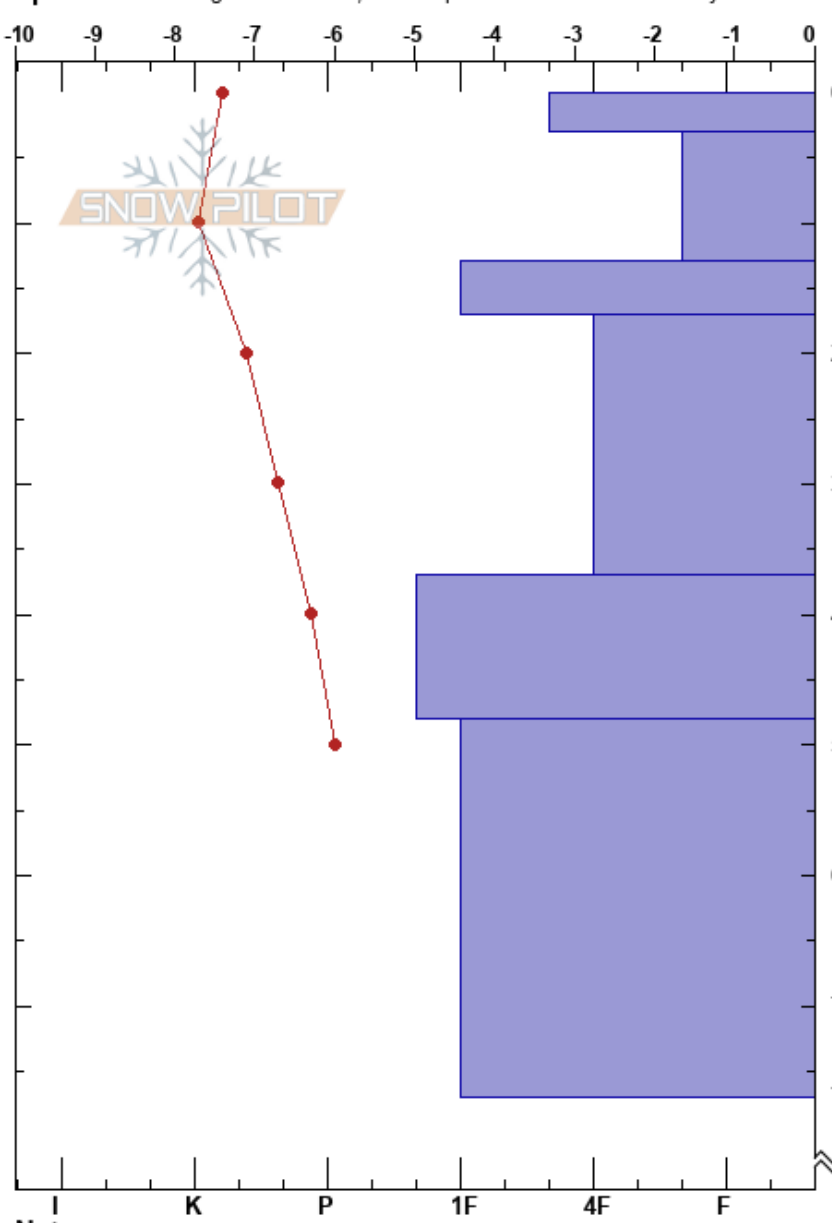

Eglise-2023-02-07  
 Madison Range-N  
 MT  
 Elevation: 2850 m  
 Aspect: N  
 Specifics: Pit dug in a Ski Area; Pit is representative of backcountry

Nata de Leeuw  
 02/07/2023 - 12:50pm  
 Co-ord: 12T 466575W 5006055N  
 Slope Angle: 19°  
 Wind Loading: previous

Stability: **HS:177**  
 Air Temperature: -1.3°C PF: 50  
 Sky Cover: CLR  
 Precipitation: NO  
 Wind: SE Light Breeze

**Layer Notes:**  
 0-3cm: Thin windsl faceting on btm  
 17-37cm: More faceted than above  
 37-48cm: Signs of sintering

Form	Crystal Size	Moisture	$\rho$ kg/m <sup>3</sup>	Stability tests & Layer comments
•	0.5	D		0-3cm: Thin windsl faceting on btm
/	0.5-1	D		
☐	0.3-0.5	D		
⊖	0.5-0.1	D		17-37cm: More faceted than above
•	0.5	D		37-48cm: Signs of sintering
⊖	0.5-1	D		