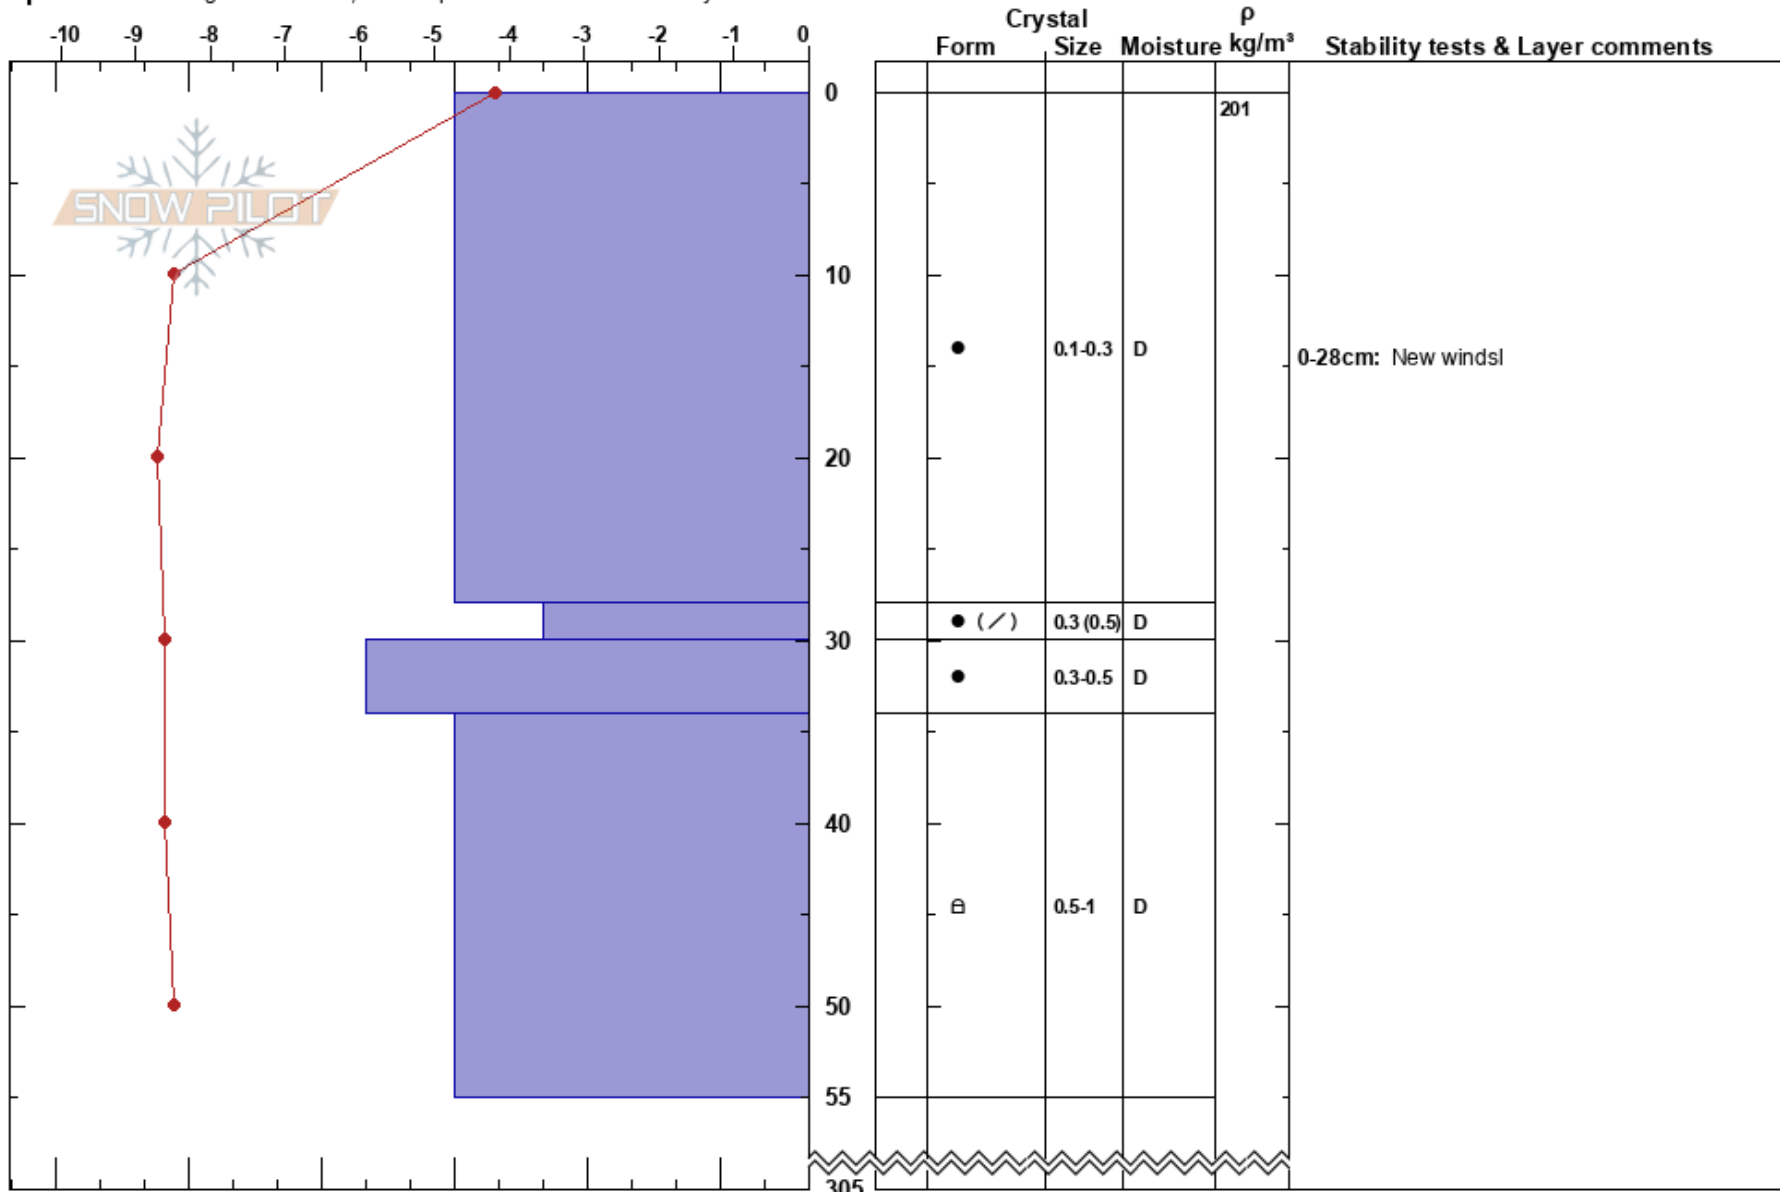

Spirit - 2023-02-07

Nata de Leeuw

Stability:

HS:305

Layer Notes:

Madison Range-N

02/07/2023 - 10:35am

Air Temperature: -0.6°C

PF: 35

0-28cm: New windsl

MT

Co-ord: 12T 465265W 5009697N

Sky Cover: CLR

Elevation: 2670 m

Slope Angle: 24°

Precipitation: NO

Aspect: NE

Wind Loading: previous

Wind: SW Light Breeze

Specifics: Pit dug in a Ski Area; Pit is representative of backcountry

Notes: