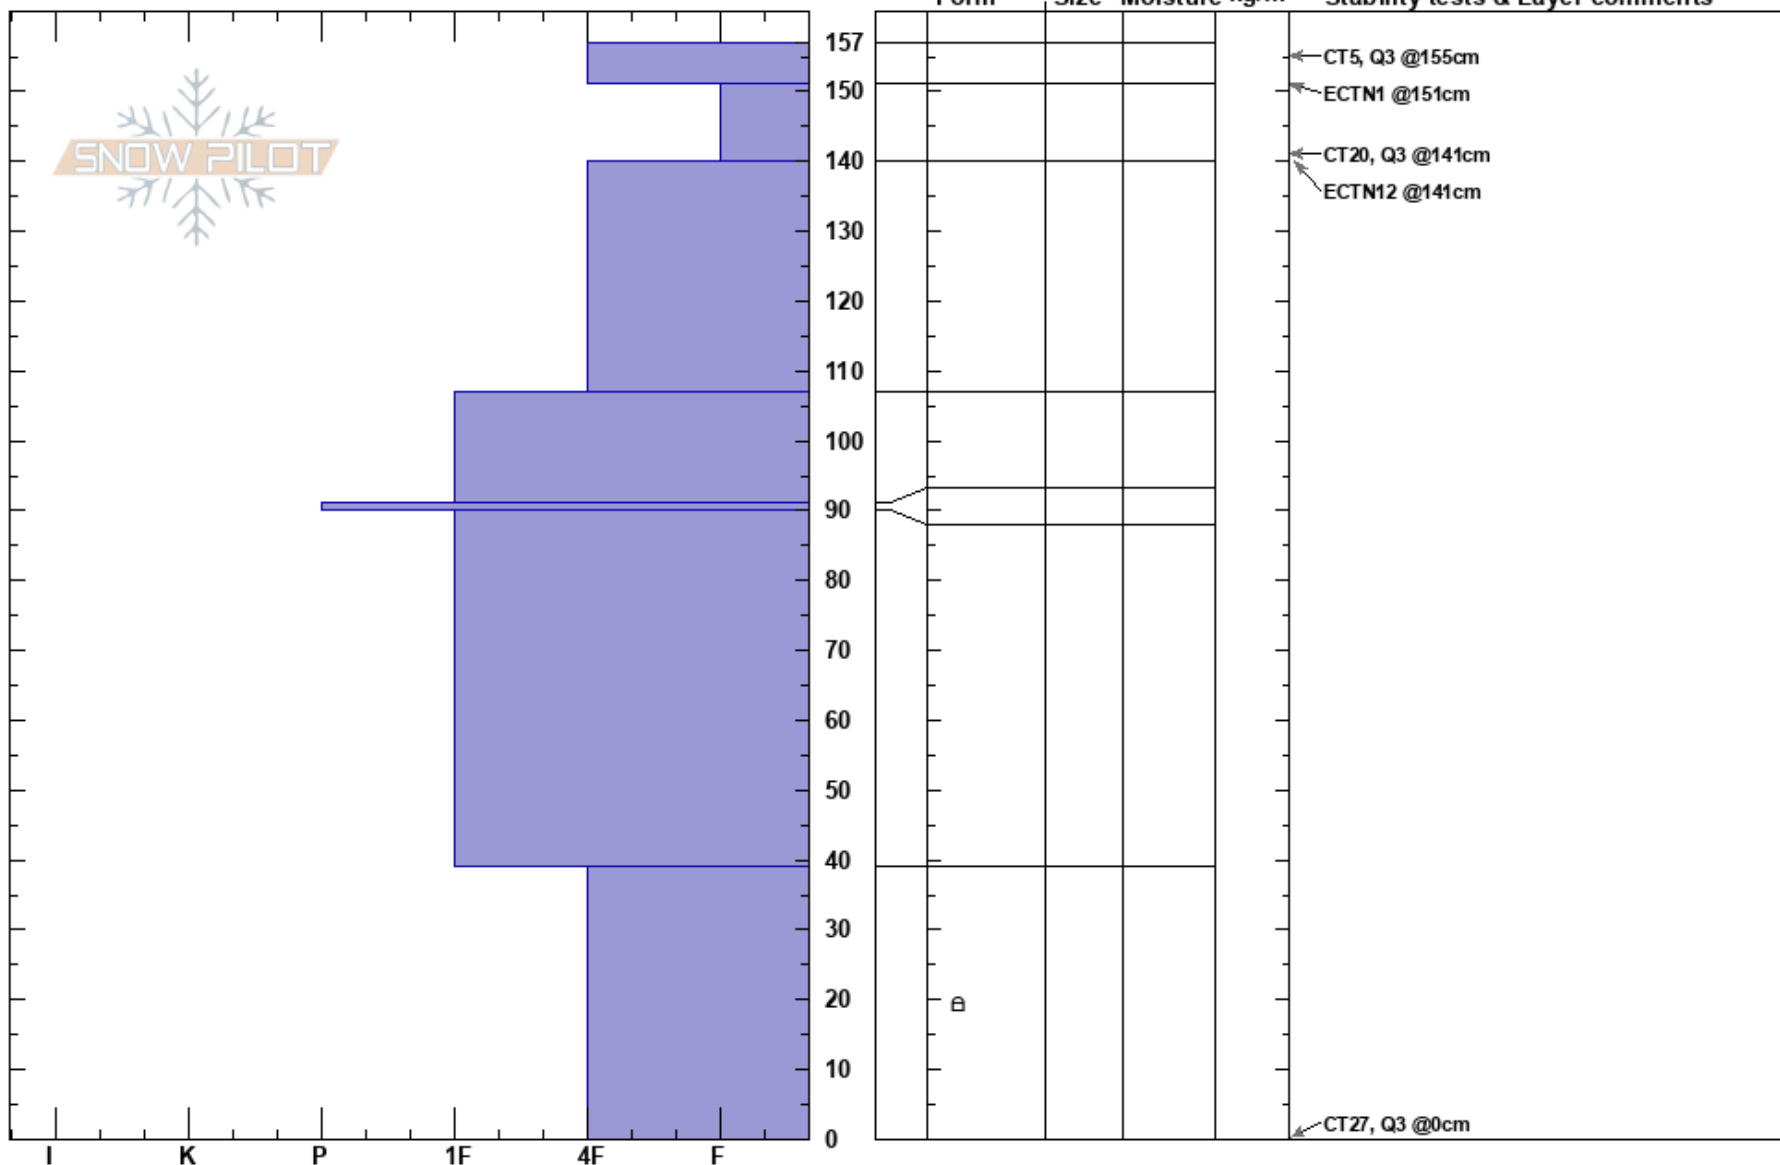

20230204 above orloffs
 Sawtooth
 MT
 Elevation: 2317 m
 Aspect: 60°
 Specifics: Pit dug in a Ski Area; Pit is representative of backcountry; We skied slope

Michael Maierhofer
 02/04/2023 - 11:27am
 Co-ord: 47.92917N, -112.82250W
 Slope Angle: 31°
 Wind Loading: yes

Stability: Good
 Air Temperature:
 Sky Cover: BKN
 Precipitation:
 Wind: W Moderate

HS: 157
 Layer Notes:
 90-39cm: Problematic layer

Notes: