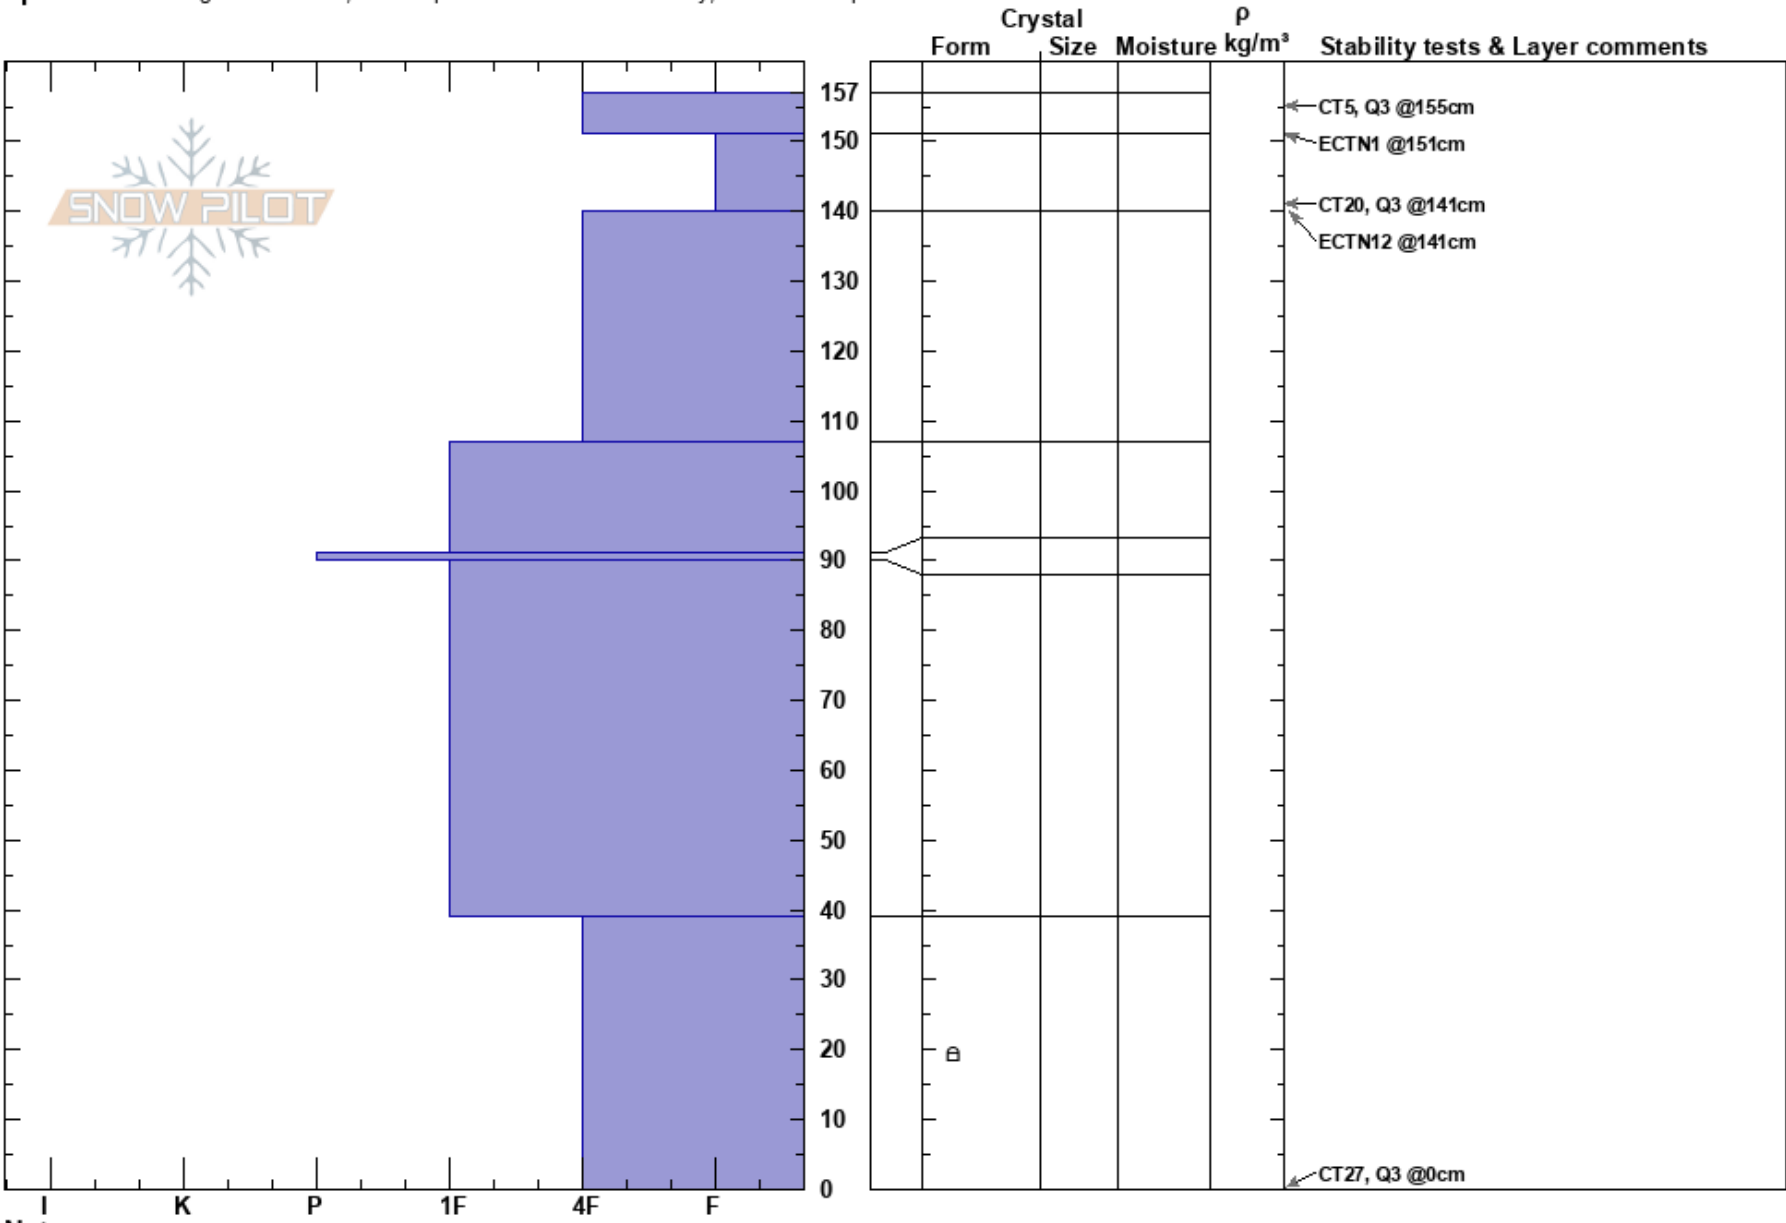

20230204 above orloffs
 Sawtooth
 MT
 Elevation: 2317 m
 Aspect: 60°
 Specifics: Pit dug in a Ski Area; Pit is representative of backcountry; We skied slope

Michael Maierhofer
 02/04/2023 - 11:27am
 Co-ord: 47.92917N, -112.82250W
 Slope Angle: 31°
 Wind Loading: yes

Stability: Good
 Air Temperature:
 Sky Cover: BKN
 Precipitation:
 Wind: W Moderate

HS: 157
 Layer Notes:
 90-39cm: Problematic layer

Notes: