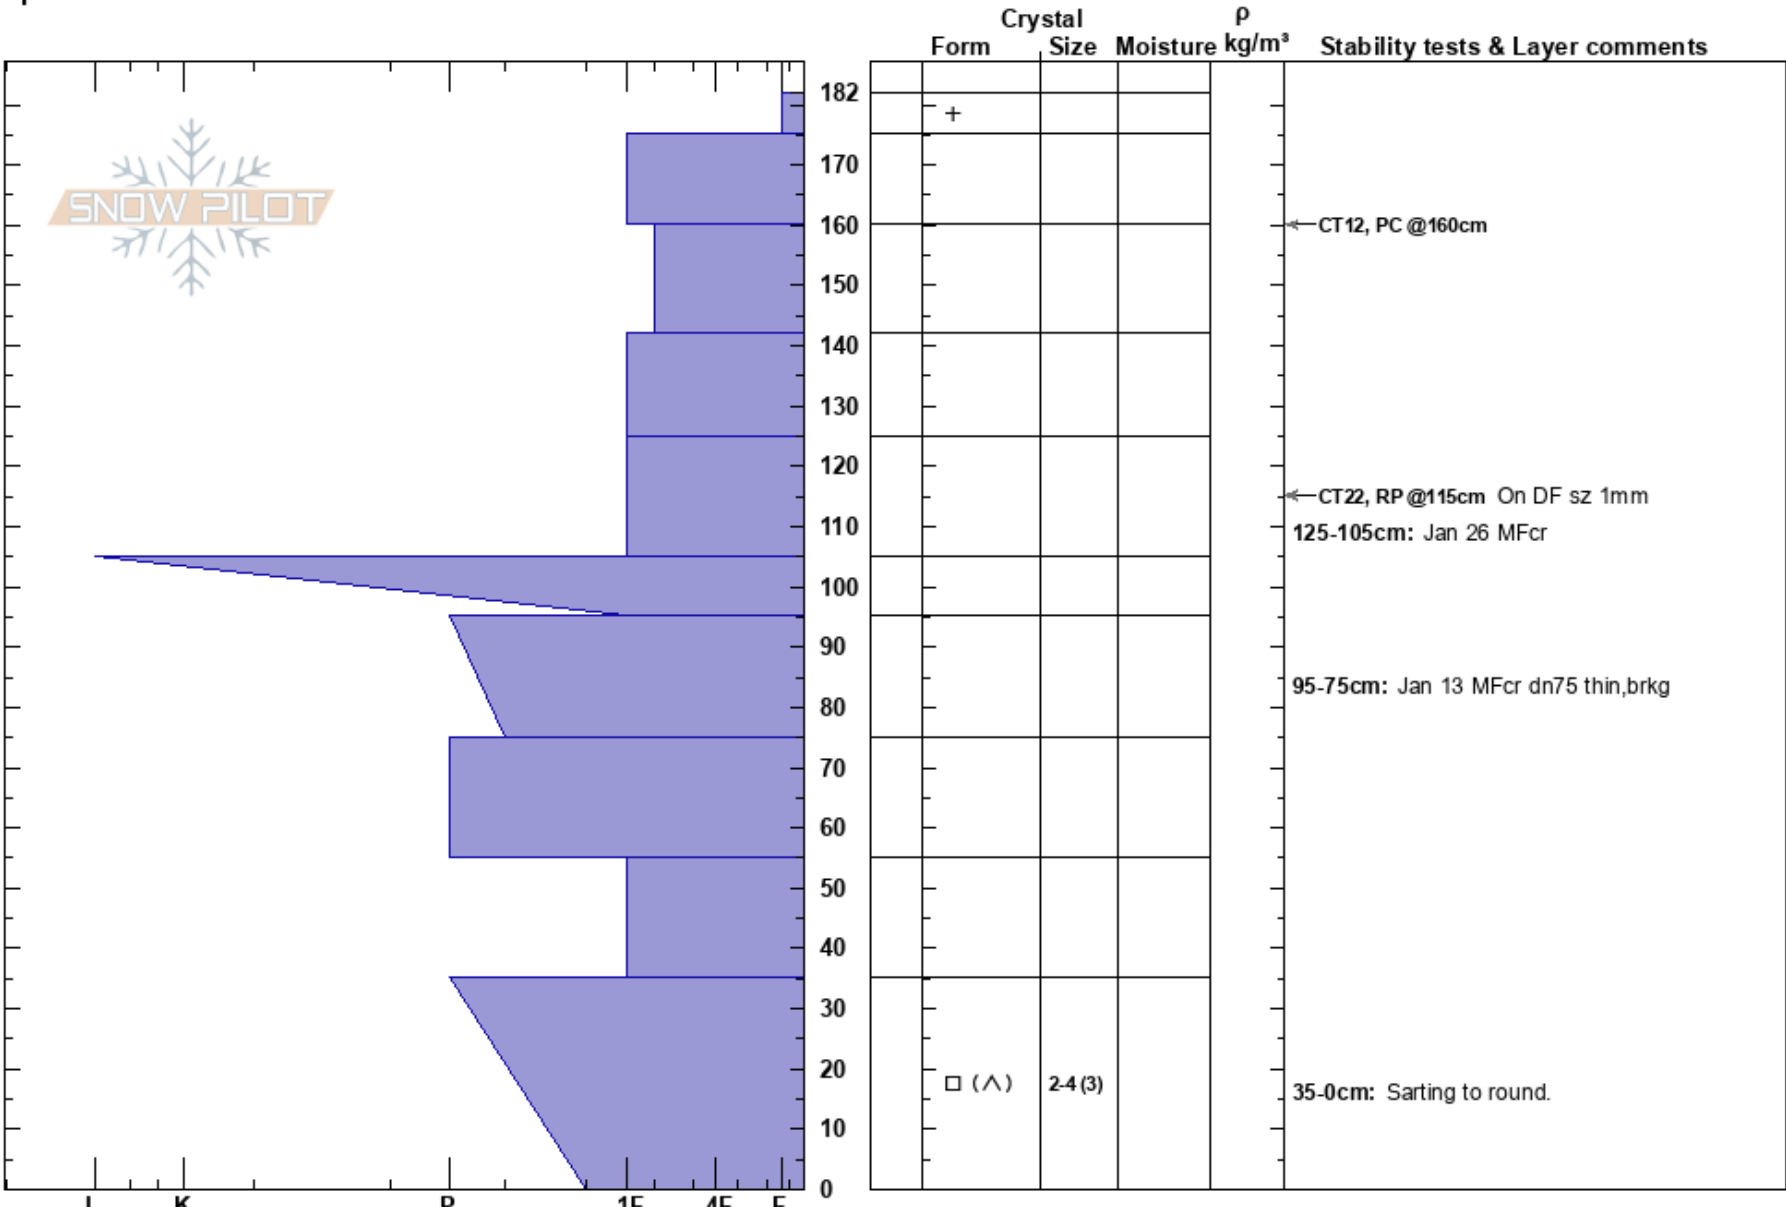

20230208 Sledders Bowl
 McGregor
 BC
 Elevation: 1785 m
 Aspect: NW
 Specifics:

Etienne Cardinal
 08/02/2023 - 11:00
 Co-ord:
 Slope Angle: 18°
 Wind Loading: previous

Stability:
 Air Temperature: -8.2°C
 Sky Cover: X
 Precipitation: S-1
 Wind: SW Light Breeze

HS: 182
 Layer Notes:
 125-105cm: Jan 26 MFcr
 95-75cm: Jan 13 MFcr dn75 thin,brkg
 35-0cm: Saring to round.

Notes: Open feature above Sledder's bowl between Freezer Burn and 3rd Deg. Exposed to winds, shallower area.