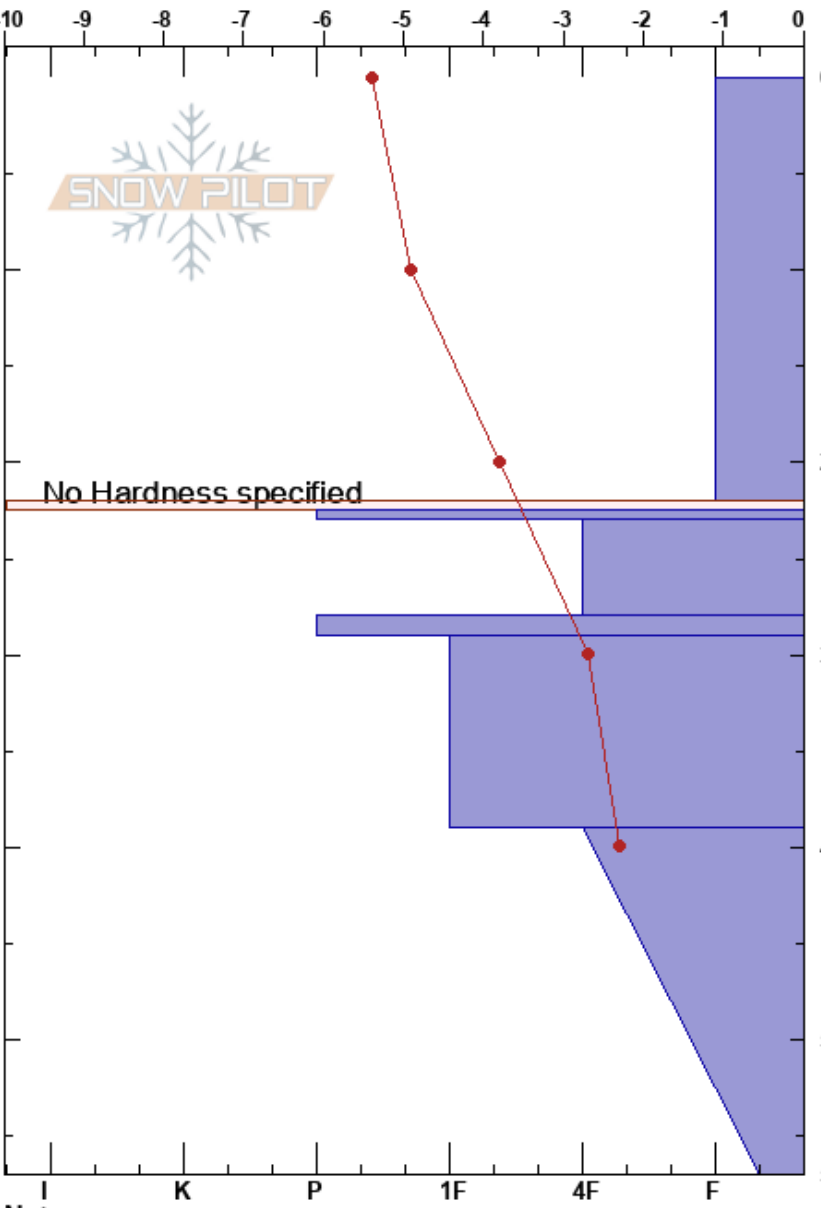

Husåberget martin alzen  
 Åreskutan 10/02/2023 - 11:11  
 Sweden Co-ord: 63.49845N, 13.08864E  
 Elevation: 598 m Slope Angle: 14°  
 Aspect: NE Wind Loading: previous  
 Specifics: Cracking; Recent avalanche activity on similar slopes

Stability: HS:57 Layer Notes:  
 Air Temperature: -5.7°C PF: 30 22-22.5cm: Problematic layer  
 Sky Cover: FEW PS: 10  
 Precipitation: NO  
 Wind: W Moderate

Crystal Form	Crystal Size	Moisture	$\rho$ kg/m <sup>3</sup>	Stability tests & Layer comments
+	1.5			
∇				
⊗				← ECTP1 @22cm
□				← ECTPV @22cm
⊗				
□				
^				