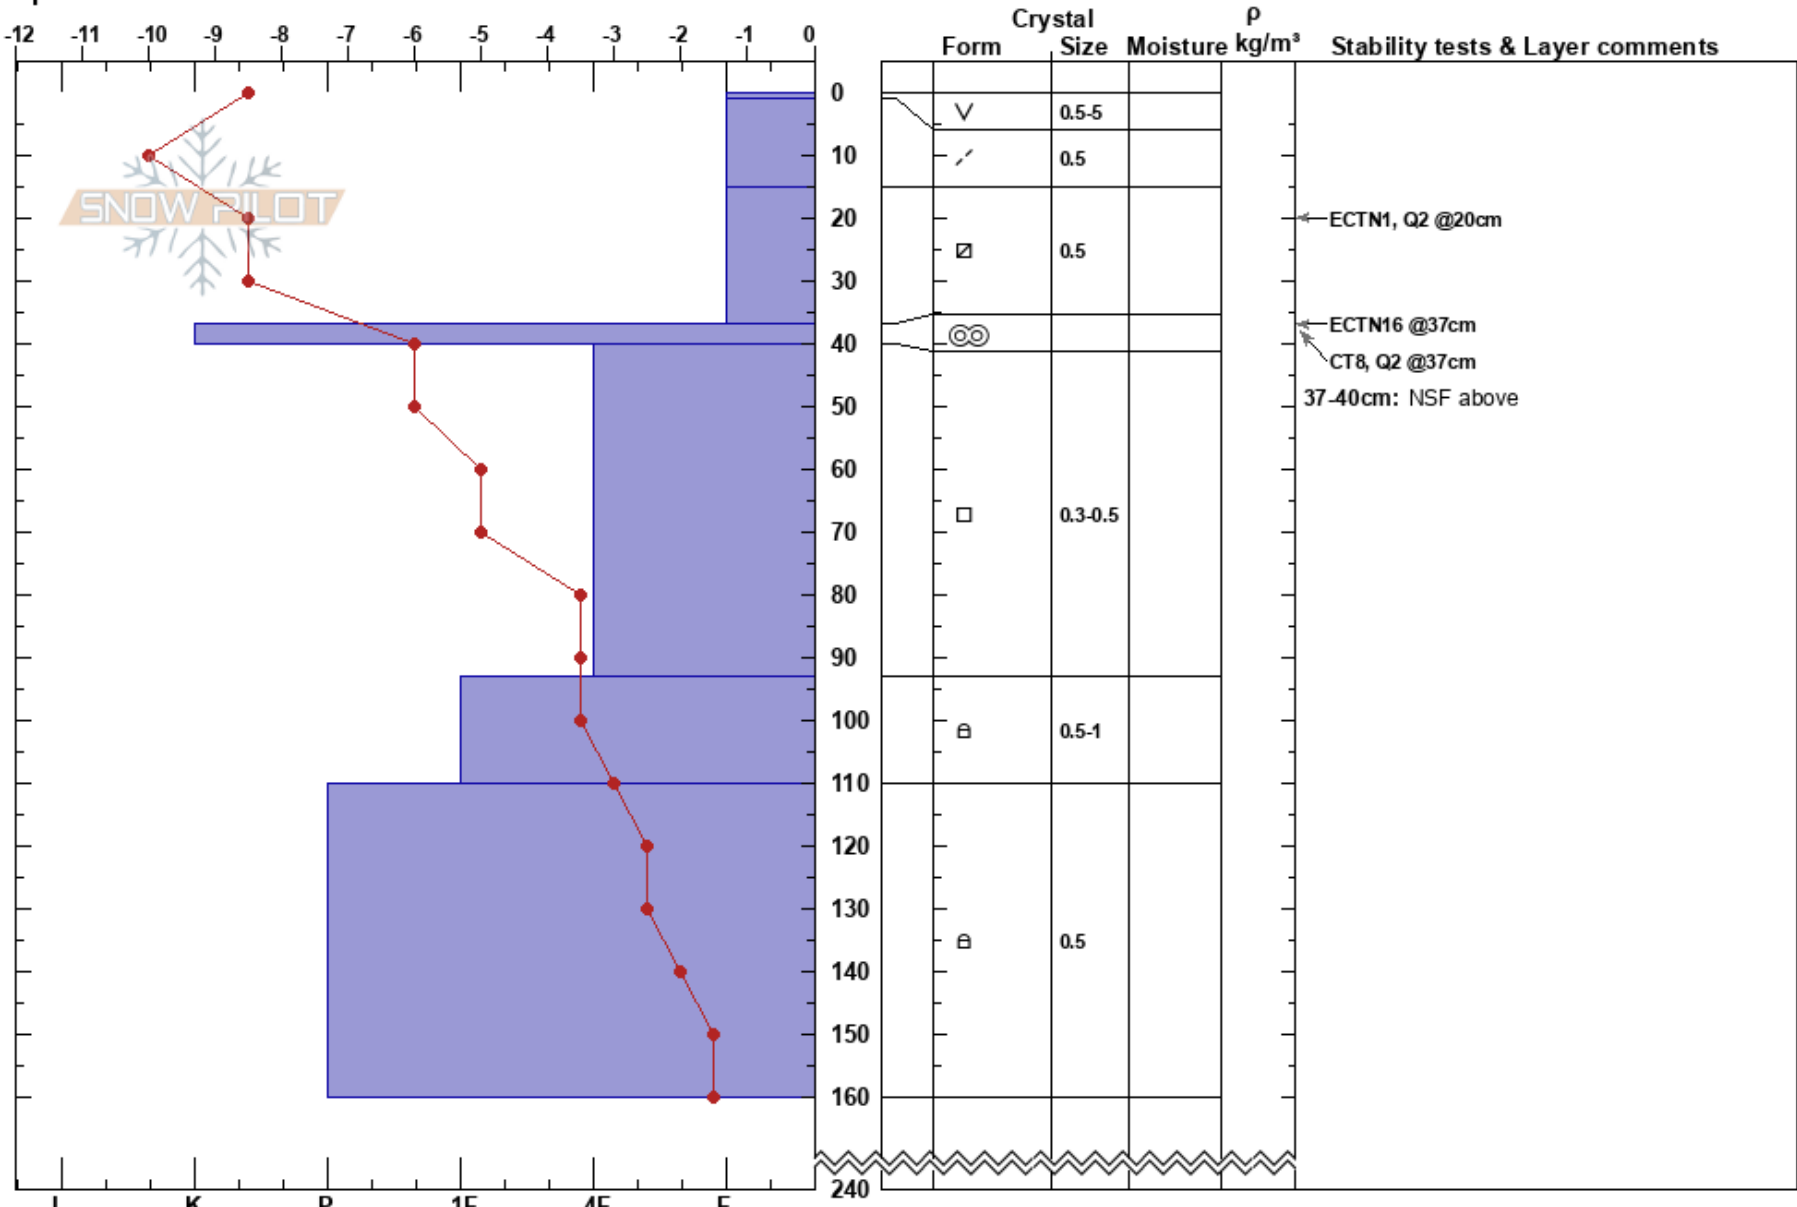

Above Devil's Slide
 Teton Range
 WY
 Elevation: 2658 m
 Aspect: 150°
 Specifics:

Marielle Russack
 02/09/2023 - 10:45am
 Co-ord:
 Slope Angle: 25°
 Wind Loading: previous

Stability:
 Air Temperature: -5°C
 Sky Cover: CLR
 Precipitation: NO
 Wind: Calm

HS: 240
 PF: 30
 PS: 10
 37-40cm: NSF above
 37-40cm: Problematic layer

Notes: