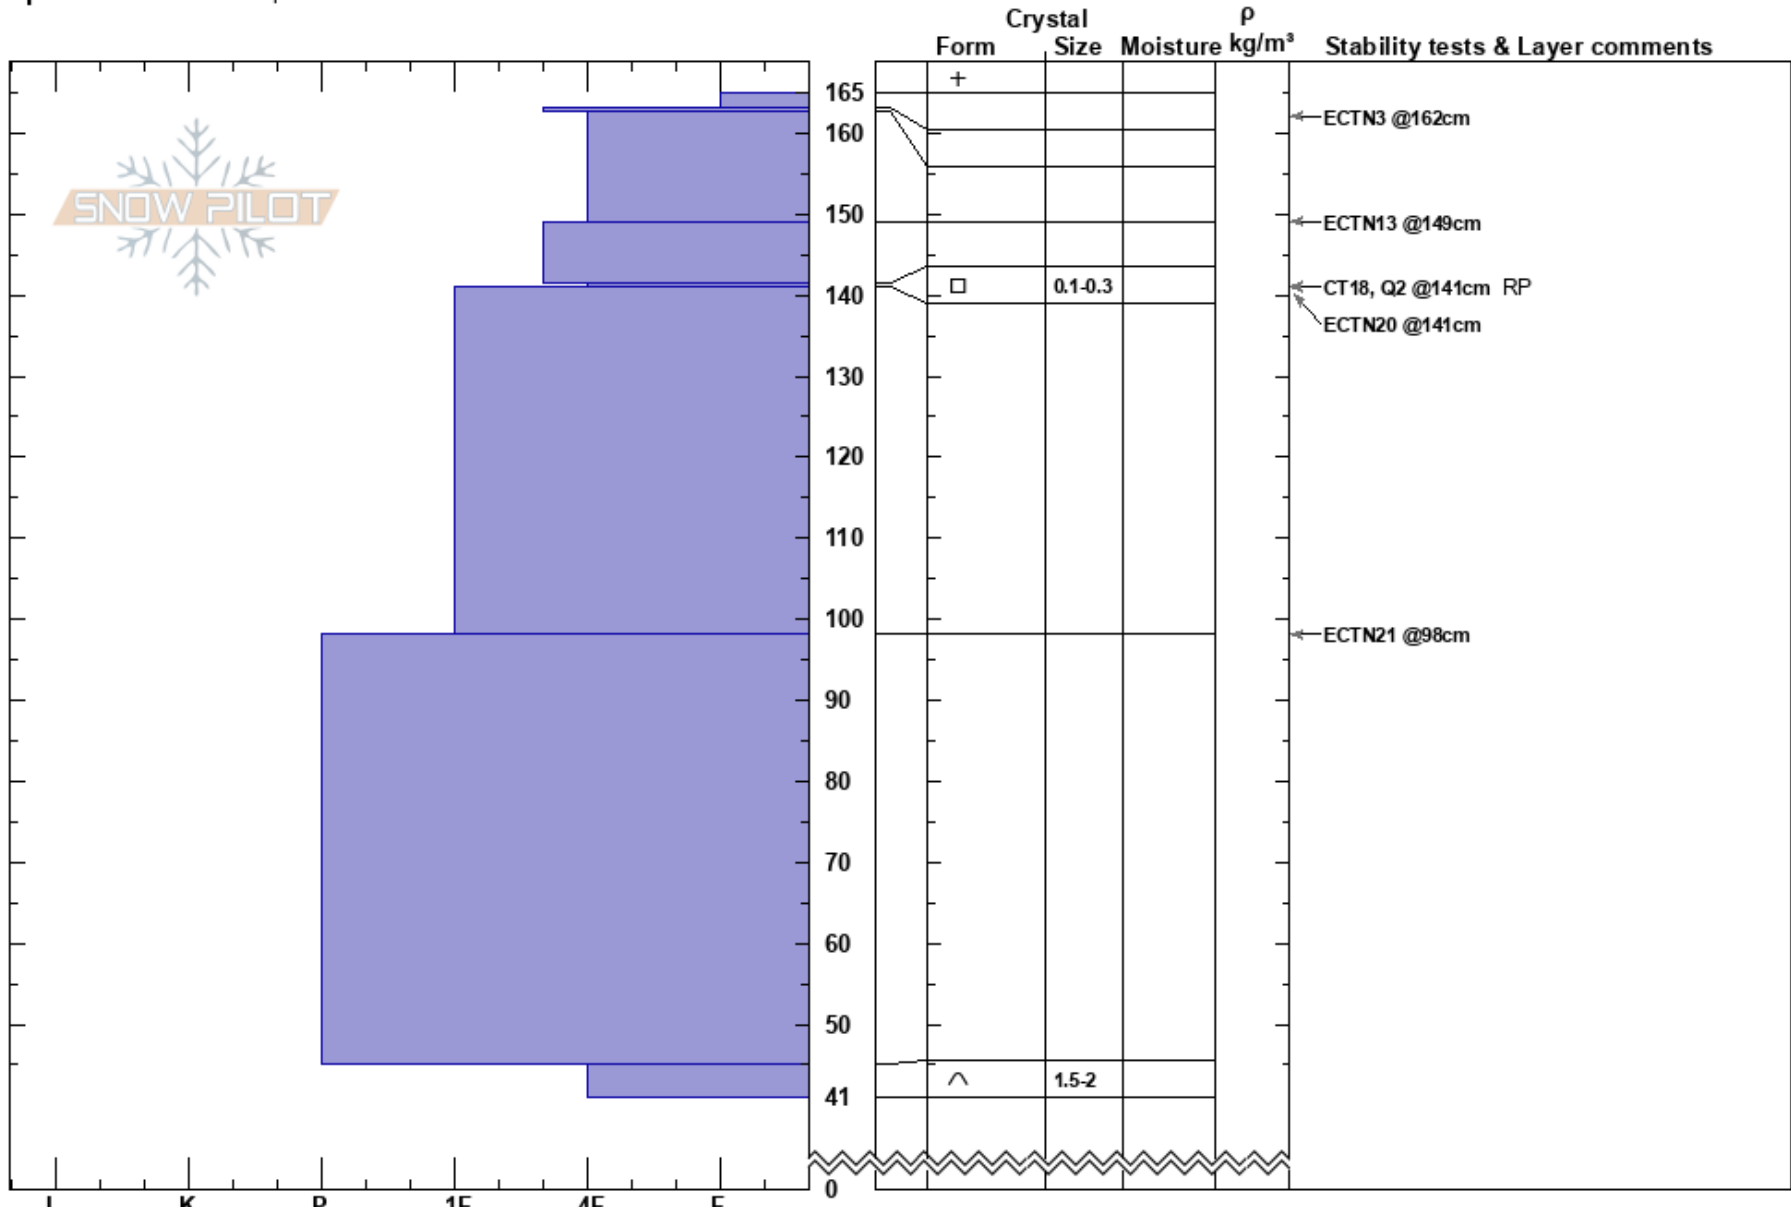

Prospect Bowl  
 Silverton  
 CO  
 Elevation: 11869 ft  
 Aspect: 110°  
 Specifics: We skied slope

Jason Smith  
 02/08/2023 - 1:15pm  
 Co-ord: 37.89282N, -107.69104W  
 Slope Angle:  
 Wind Loading: previous

Stability: Good  
 Air Temperature:  
 Sky Cover: FEW  
 Precipitation: NO  
 Wind: NW Light Breeze

HS: 165  
 PF: 25 141.5-141cm: Problematic layer  
 PS: 10

Notes: Pit on slope <30 degrees