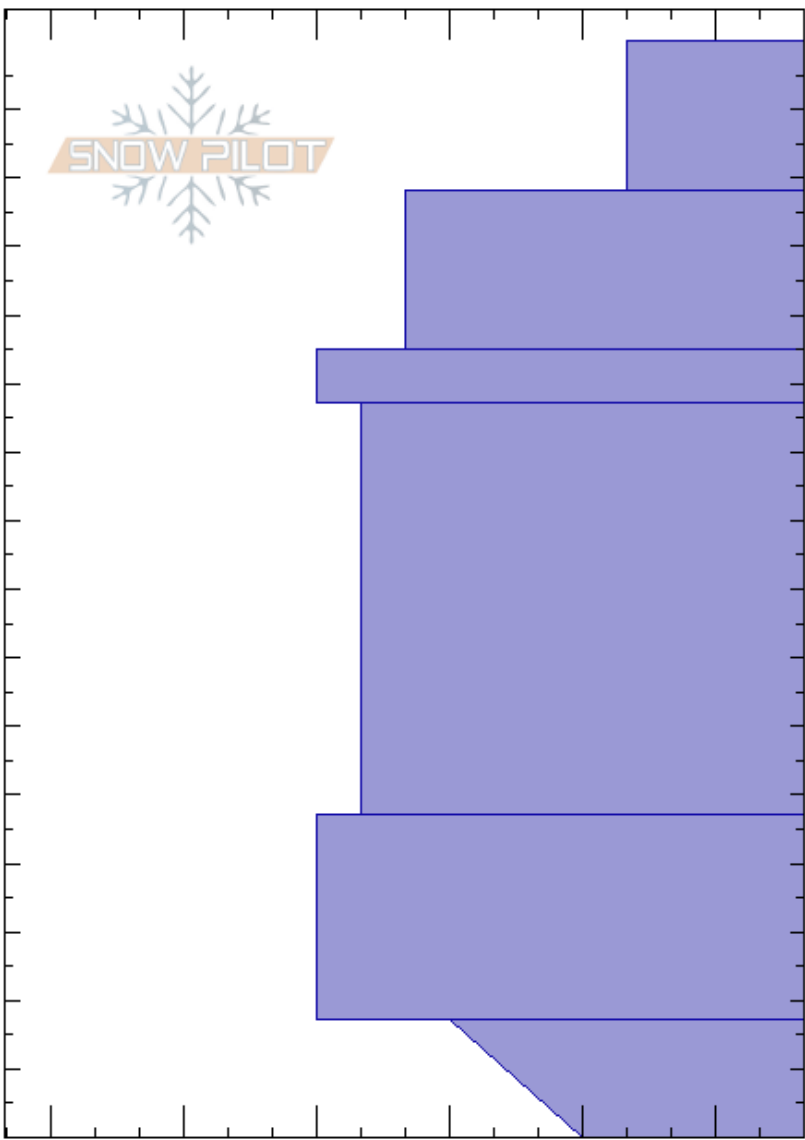

West of Mogul Mine
 San Juan Range
 CO
Elevation: 11500 ft
Aspect: 90°
Specifics:

Ben Faucher
 02/09/2023 - 2:00pm
Co-ord:
Slope Angle: 24°
Wind Loading: no

Stability:
Air Temperature:
Sky Cover: CLR
Precipitation: NO
Wind: N Light Breeze

HS: 160
PF: 30
Layer Notes:

Height (cm)	Crystal		ρ kg/m ³	Stability tests & Layer comments
	Form	Size		
0				
10	+	0.5		← PST57/150 (End) @10cm
30	• (□)	0.5		
50	• (□)	0.5		
120	• (□)	0.5		
150	^	3-4		