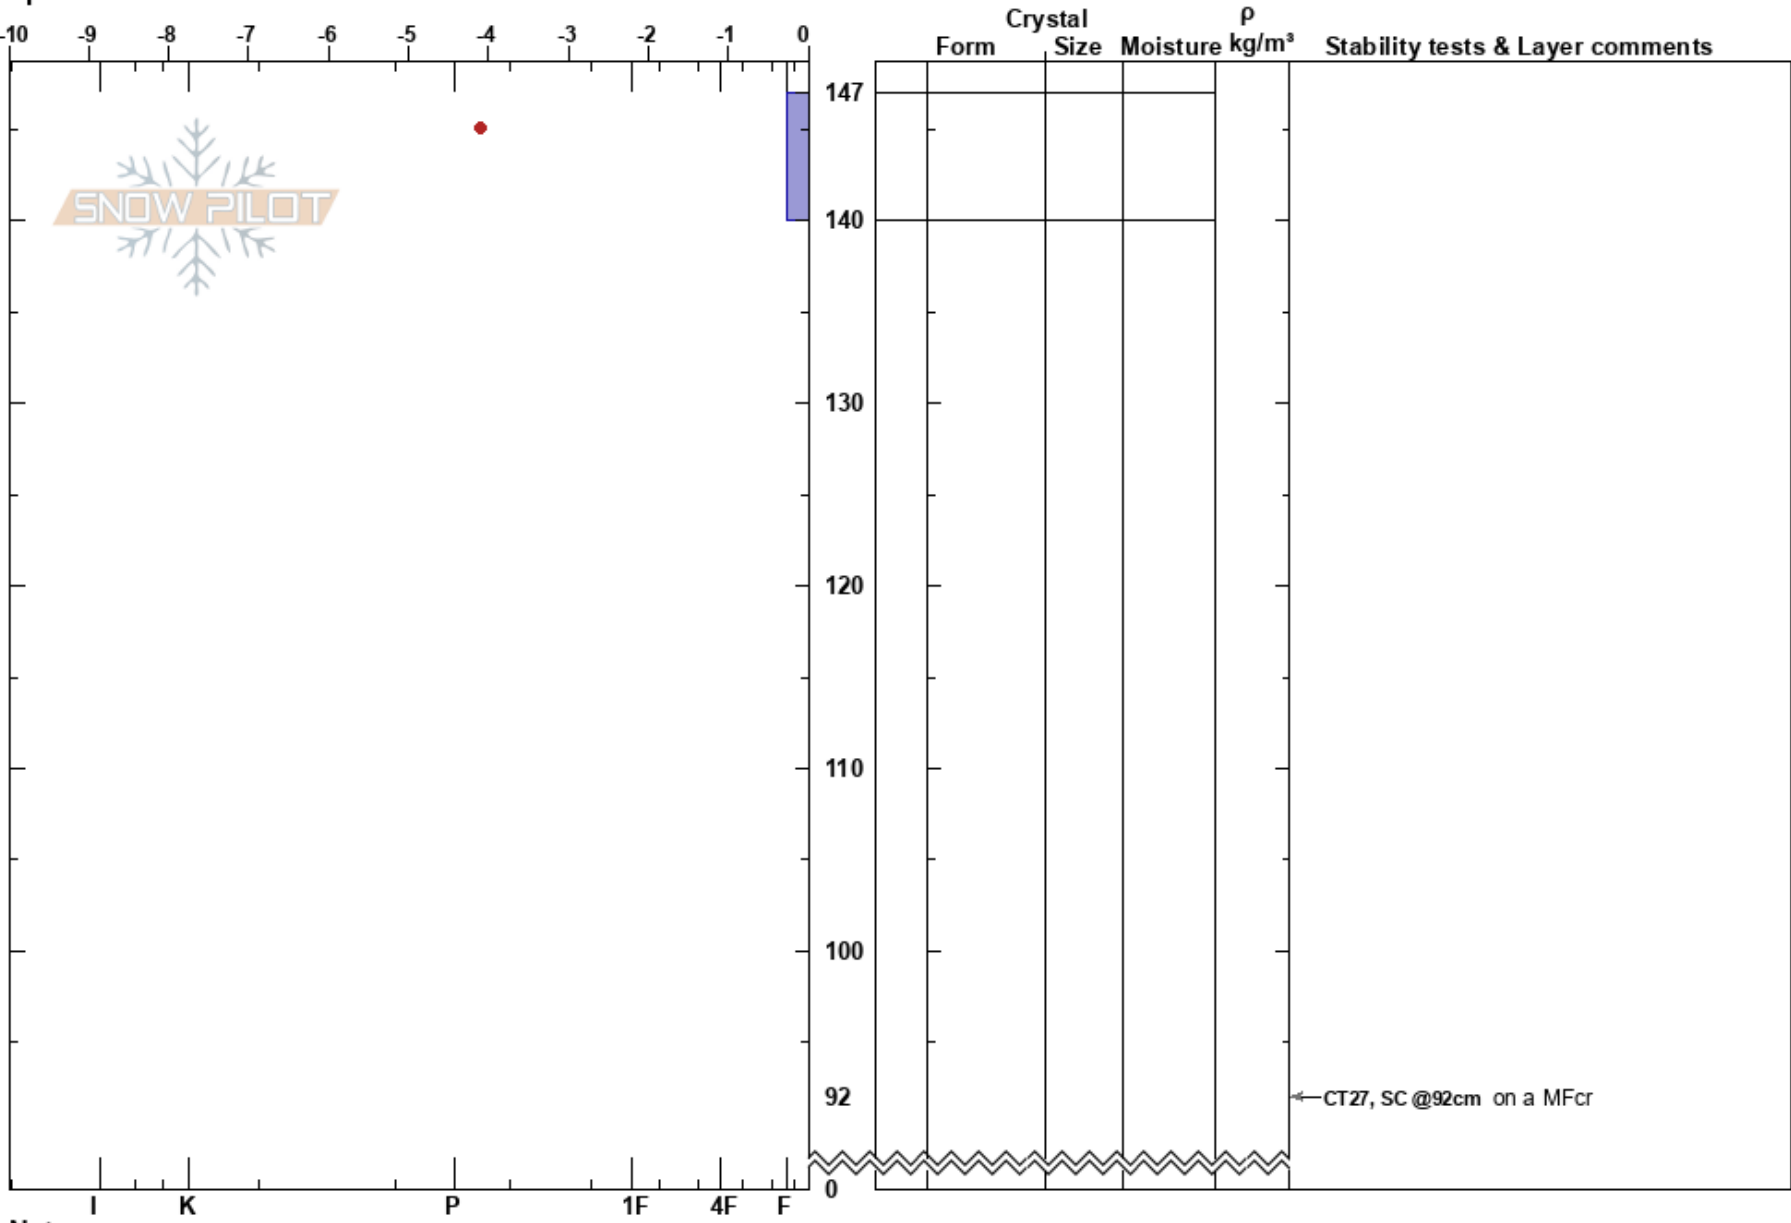

Mica Mt. South Side  
Cariboo  
BC  
Elevation: 2100 m  
Aspect: S  
Specifics:

Barb Sharp  
09/02/2023 - 12:00  
Co-ord:  
Slope Angle: 16°  
Wind Loading:

Stability:  
Air Temperature:  
Sky Cover:  
Precipitation:  
Wind:

HS: 147  
PF: 55

Layer Notes:

Notes: