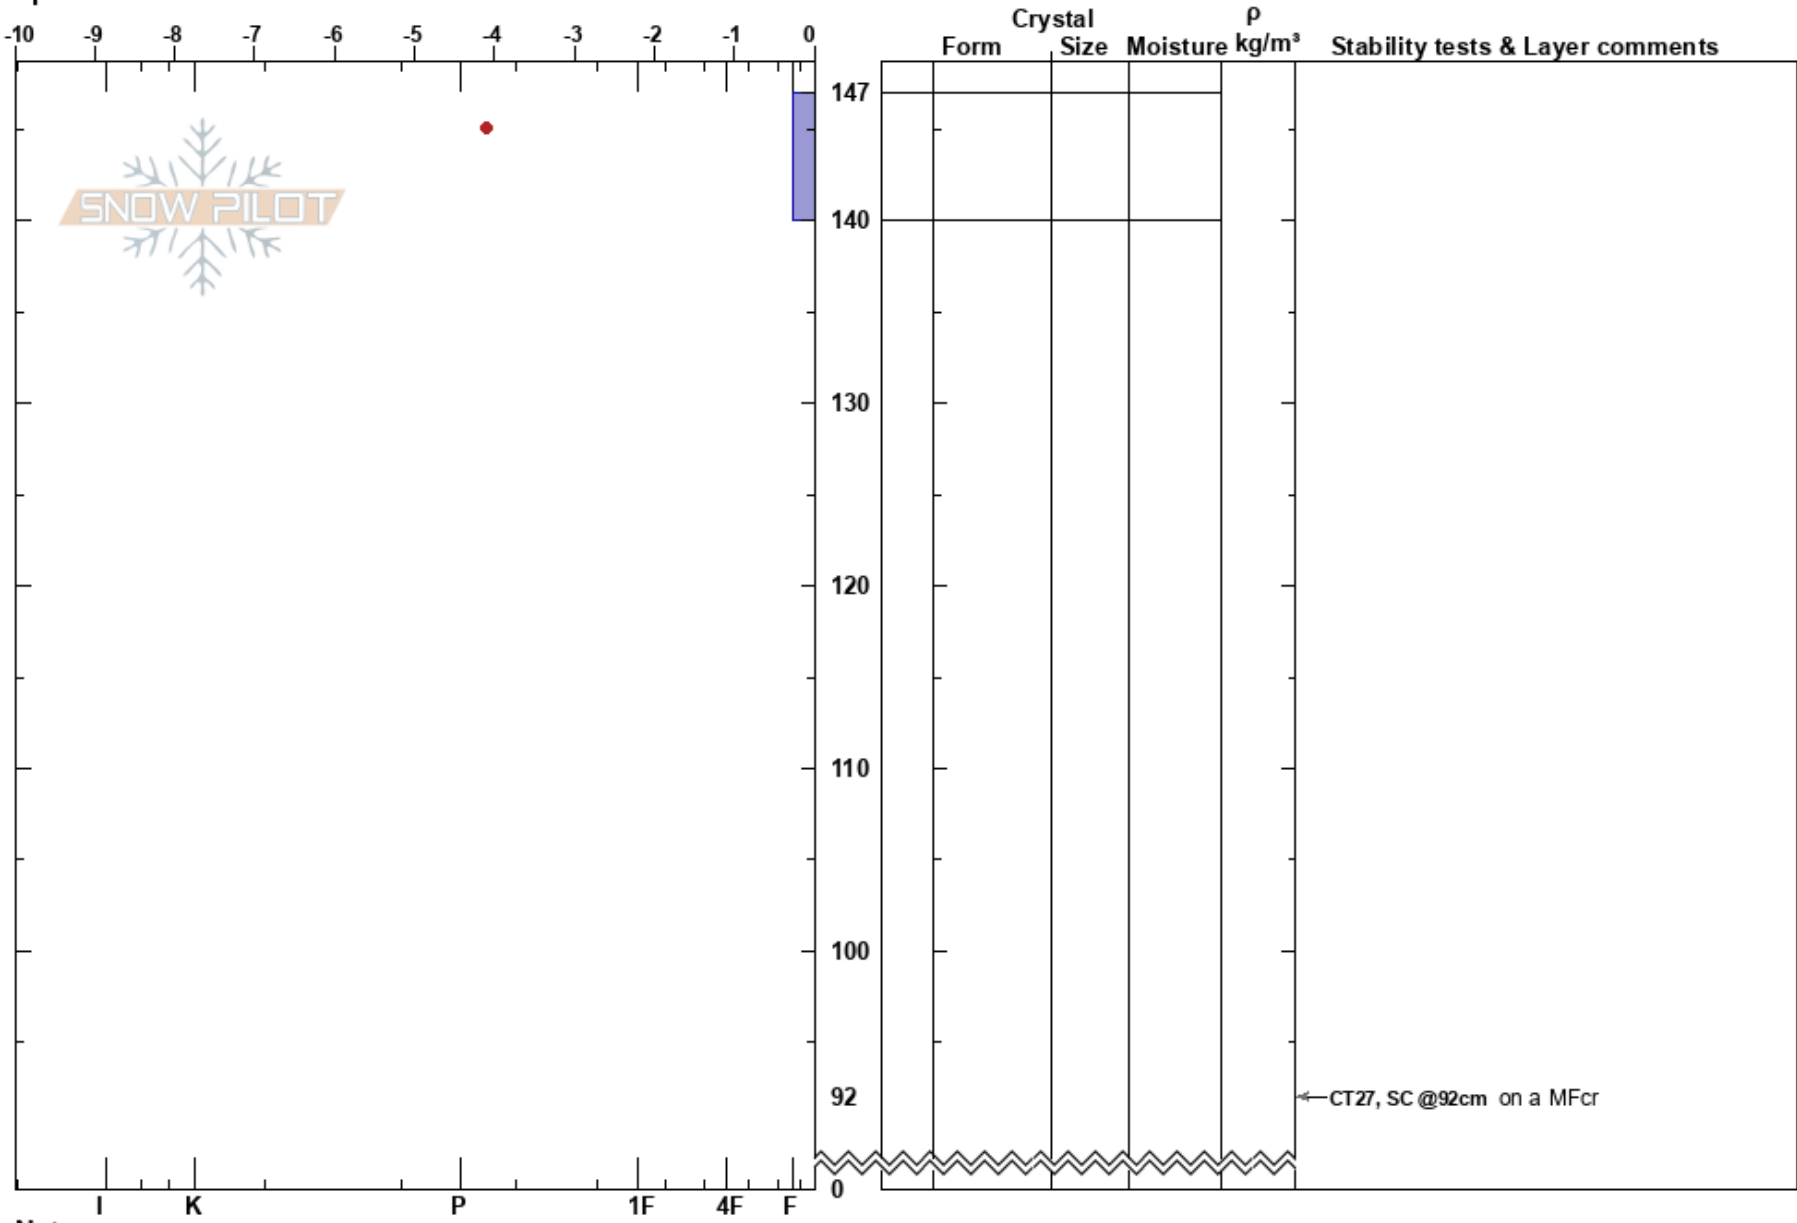

Mica Mt. South Side
Cariboo
BC
Elevation: 2100 m
Aspect: S
Specifics:

Barb Sharp
09/02/2023 - 12:00
Co-ord:
Slope Angle: 16°
Wind Loading:

Stability:
Air Temperature:
Sky Cover:
Precipitation:
Wind:

HS: 147
PF: 55
Layer Notes: