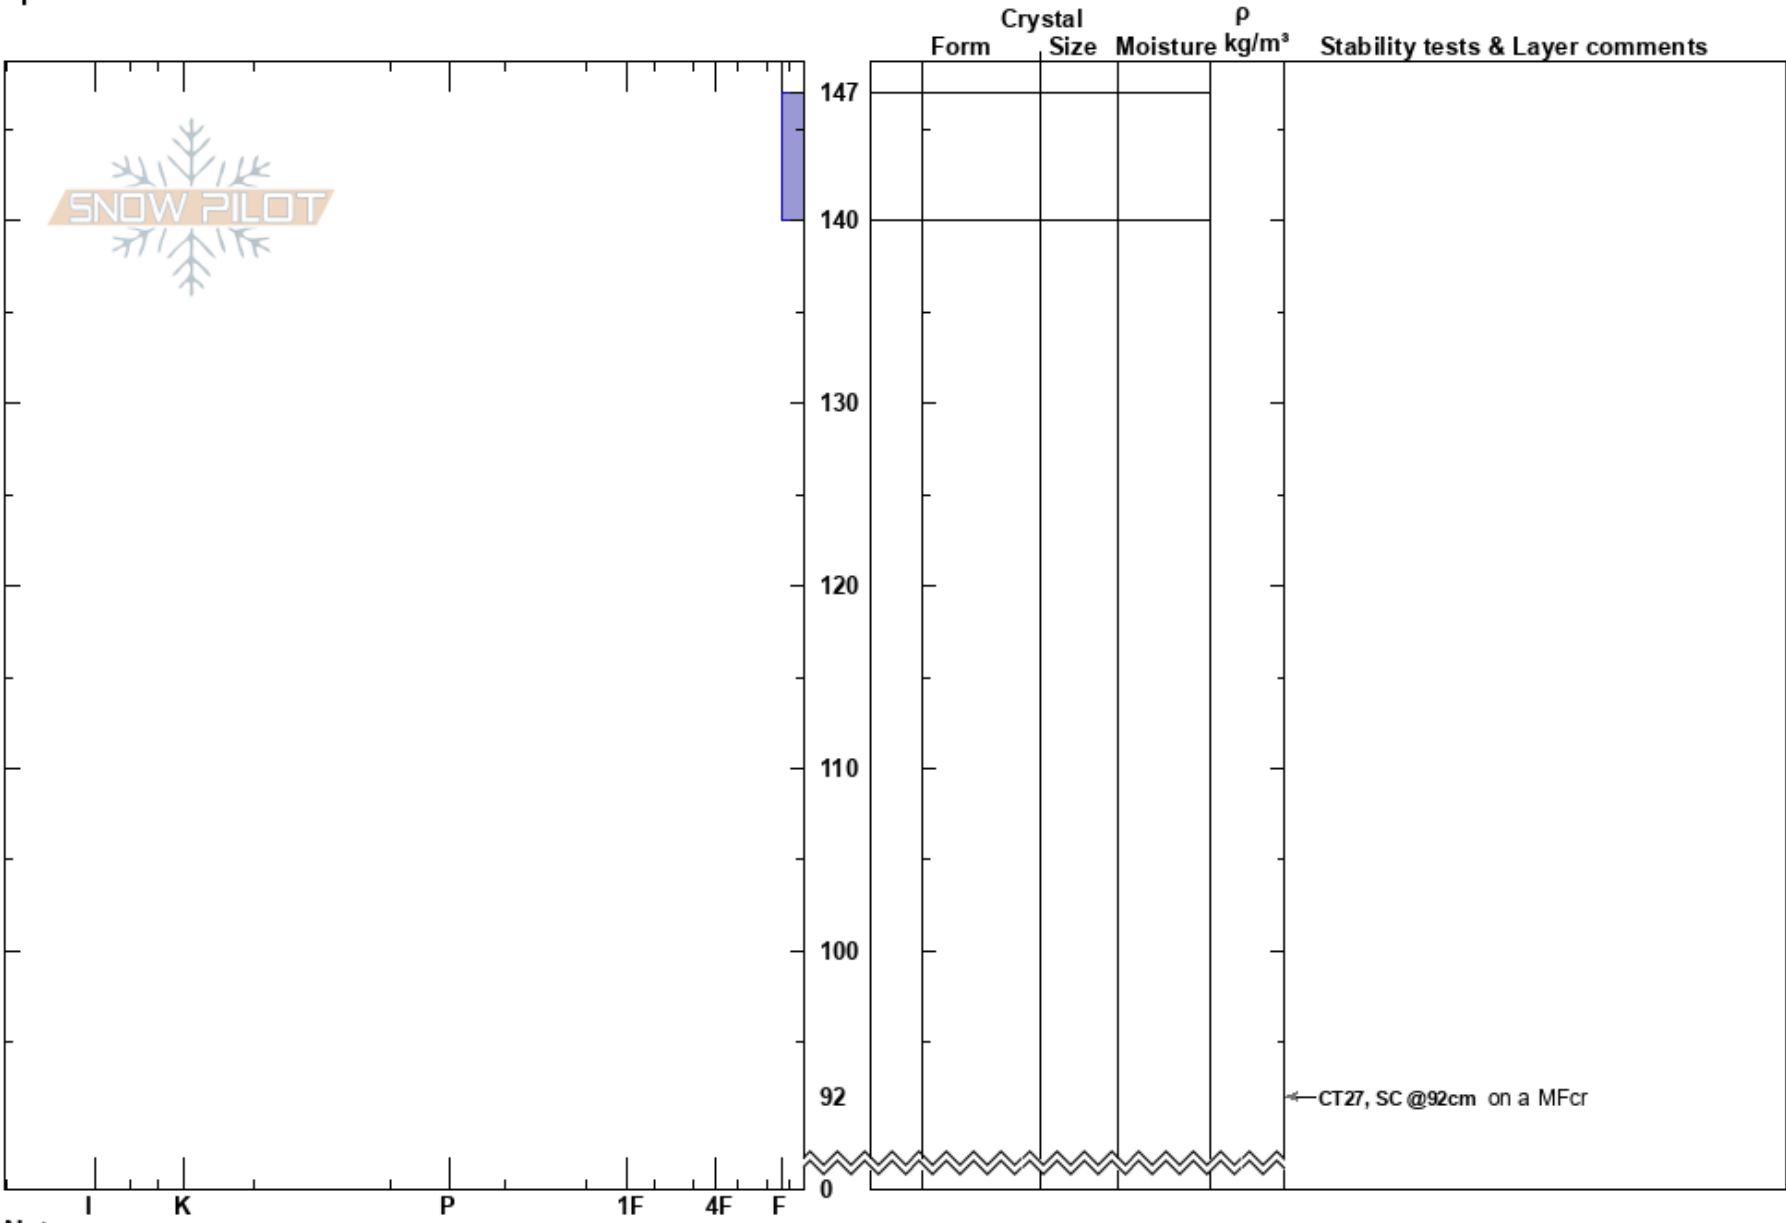

Mica Mt. South Side
Cariboo
BC
Elevation: 2100 m
Aspect: S
Specifics:

Barb Sharp
09/02/2023 - 12:00
Co-ord:
Slope Angle: 16°
Wind Loading:

Stability:
Air Temperature:
Sky Cover:
Precipitation:
Wind:

HS: 147
PF: 55
Layer Notes: