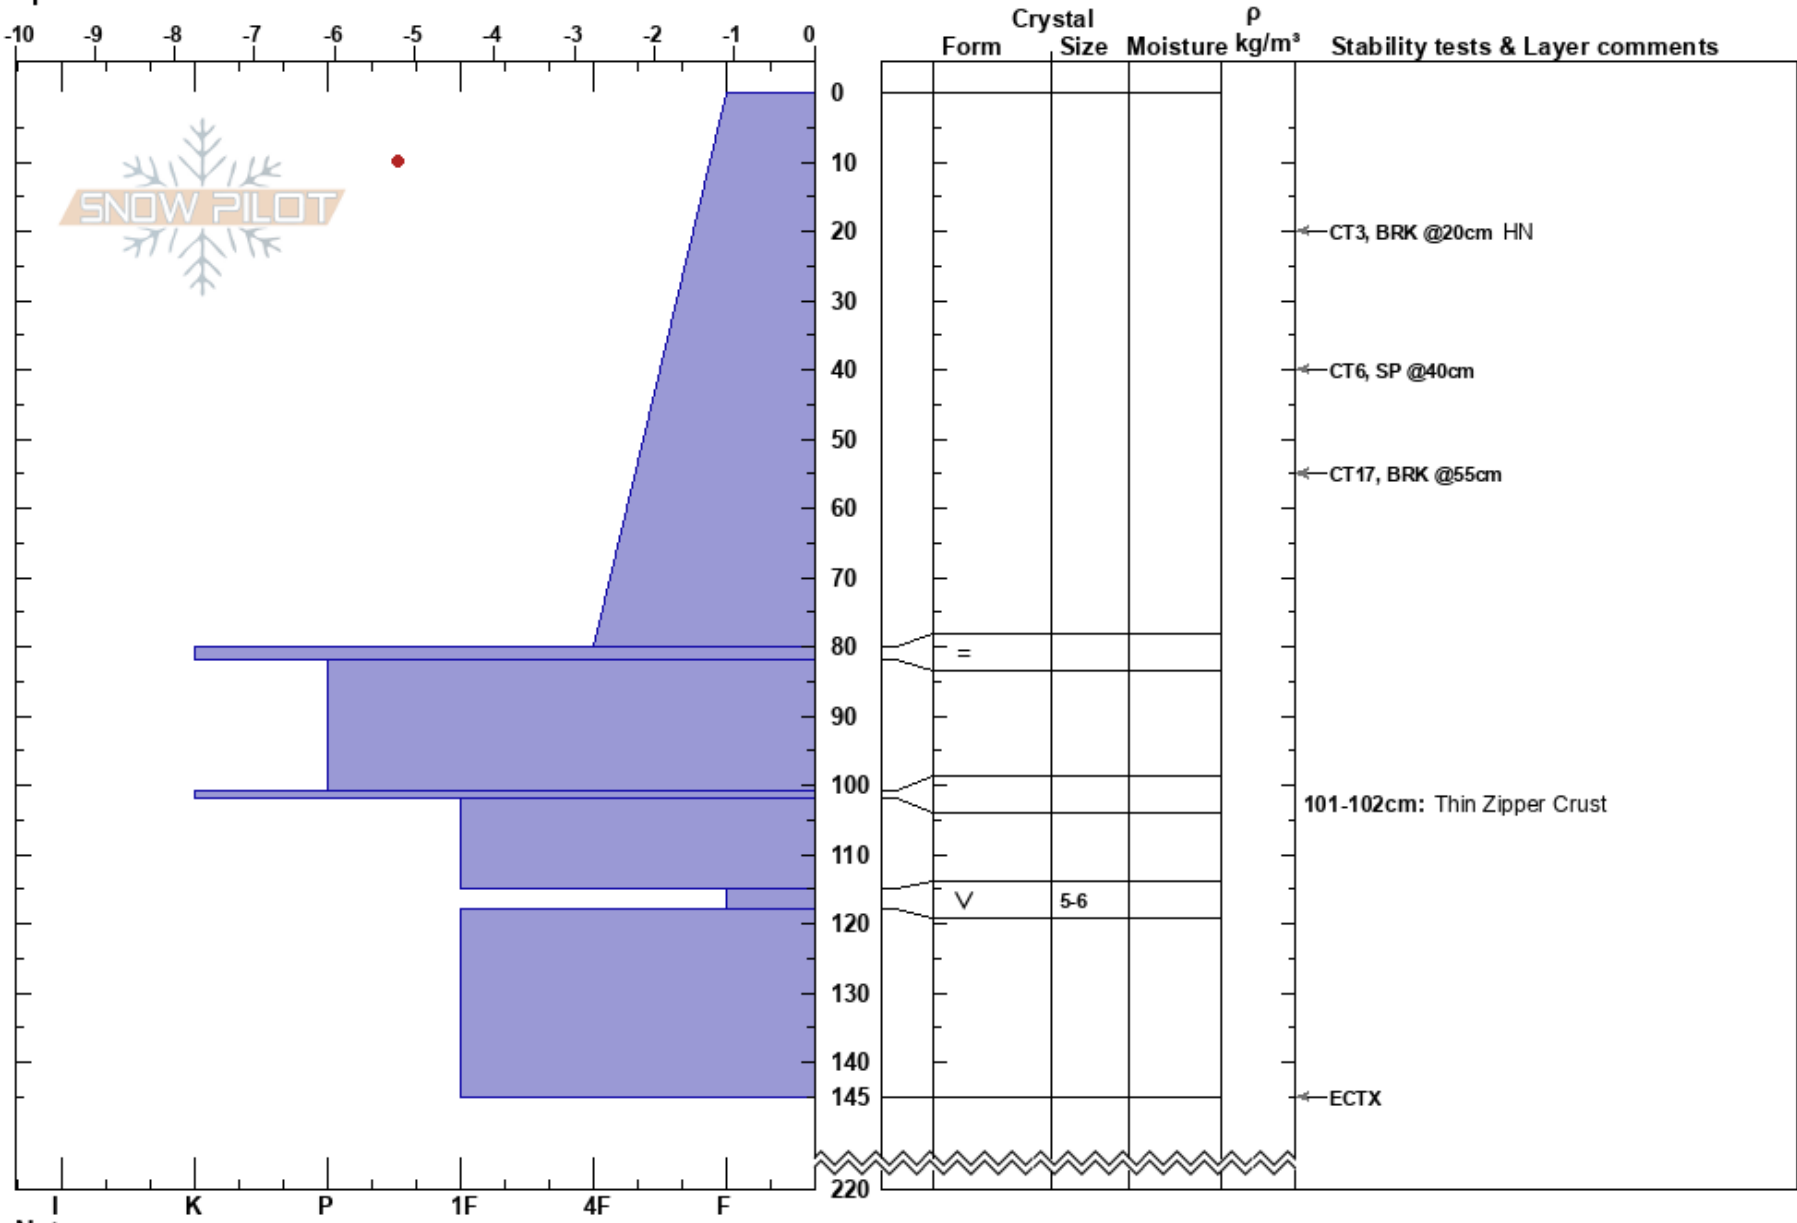

230209 Choco Fact Cent Michaela Pye  
 Skeena 09/02/2023 - 11:00  
 BC Co-ord:  
 Elevation: 1550 m Slope Angle: 24°  
 Aspect: NW Wind Loading:  
 Specifics:

Stability: HS:220  
 Air Temperature: -1.9°C PF: 45  
 Sky Cover: OVC 101-102cm: Thin Zipper Crust  
 Precipitation: S-1 115-118cm: Problematic layer  
 Wind: Calm

Notes: TL feature, previously skied, wind effect nearby.