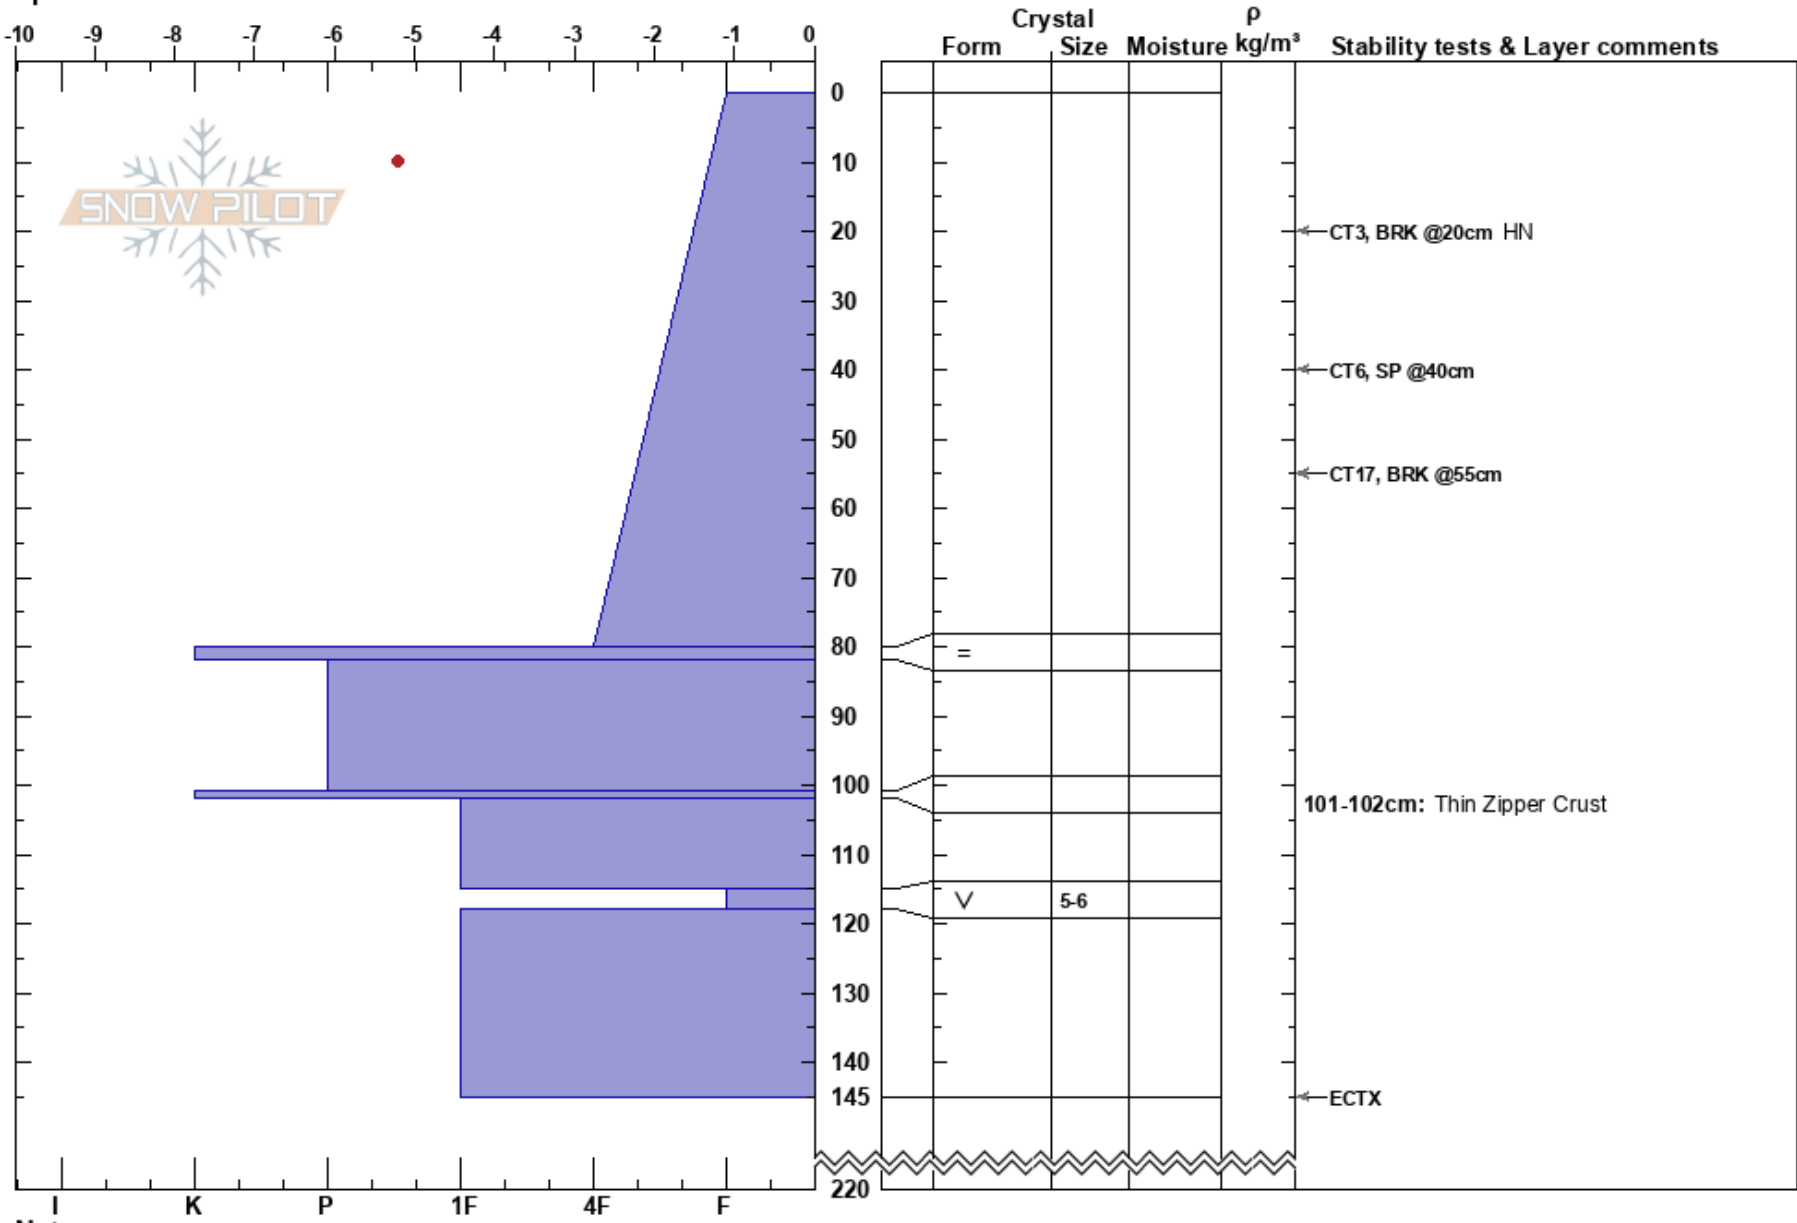

230209 Choco Fact Cent Michaela Pye
 Skeena 09/02/2023 - 11:00
 BC Co-ord:
 Elevation: 1550 m Slope Angle: 24°
 Aspect: NW Wind Loading:
 Specifics:

Stability: HS:220
 Air Temperature: -1.9°C PF: 45
 Sky Cover: OVC 101-102cm: Thin Zipper Crust
 Precipitation: S-1 115-118cm: Problematic layer
 Wind: Calm

Notes: TL feature, previously skied, wind effect nearby.