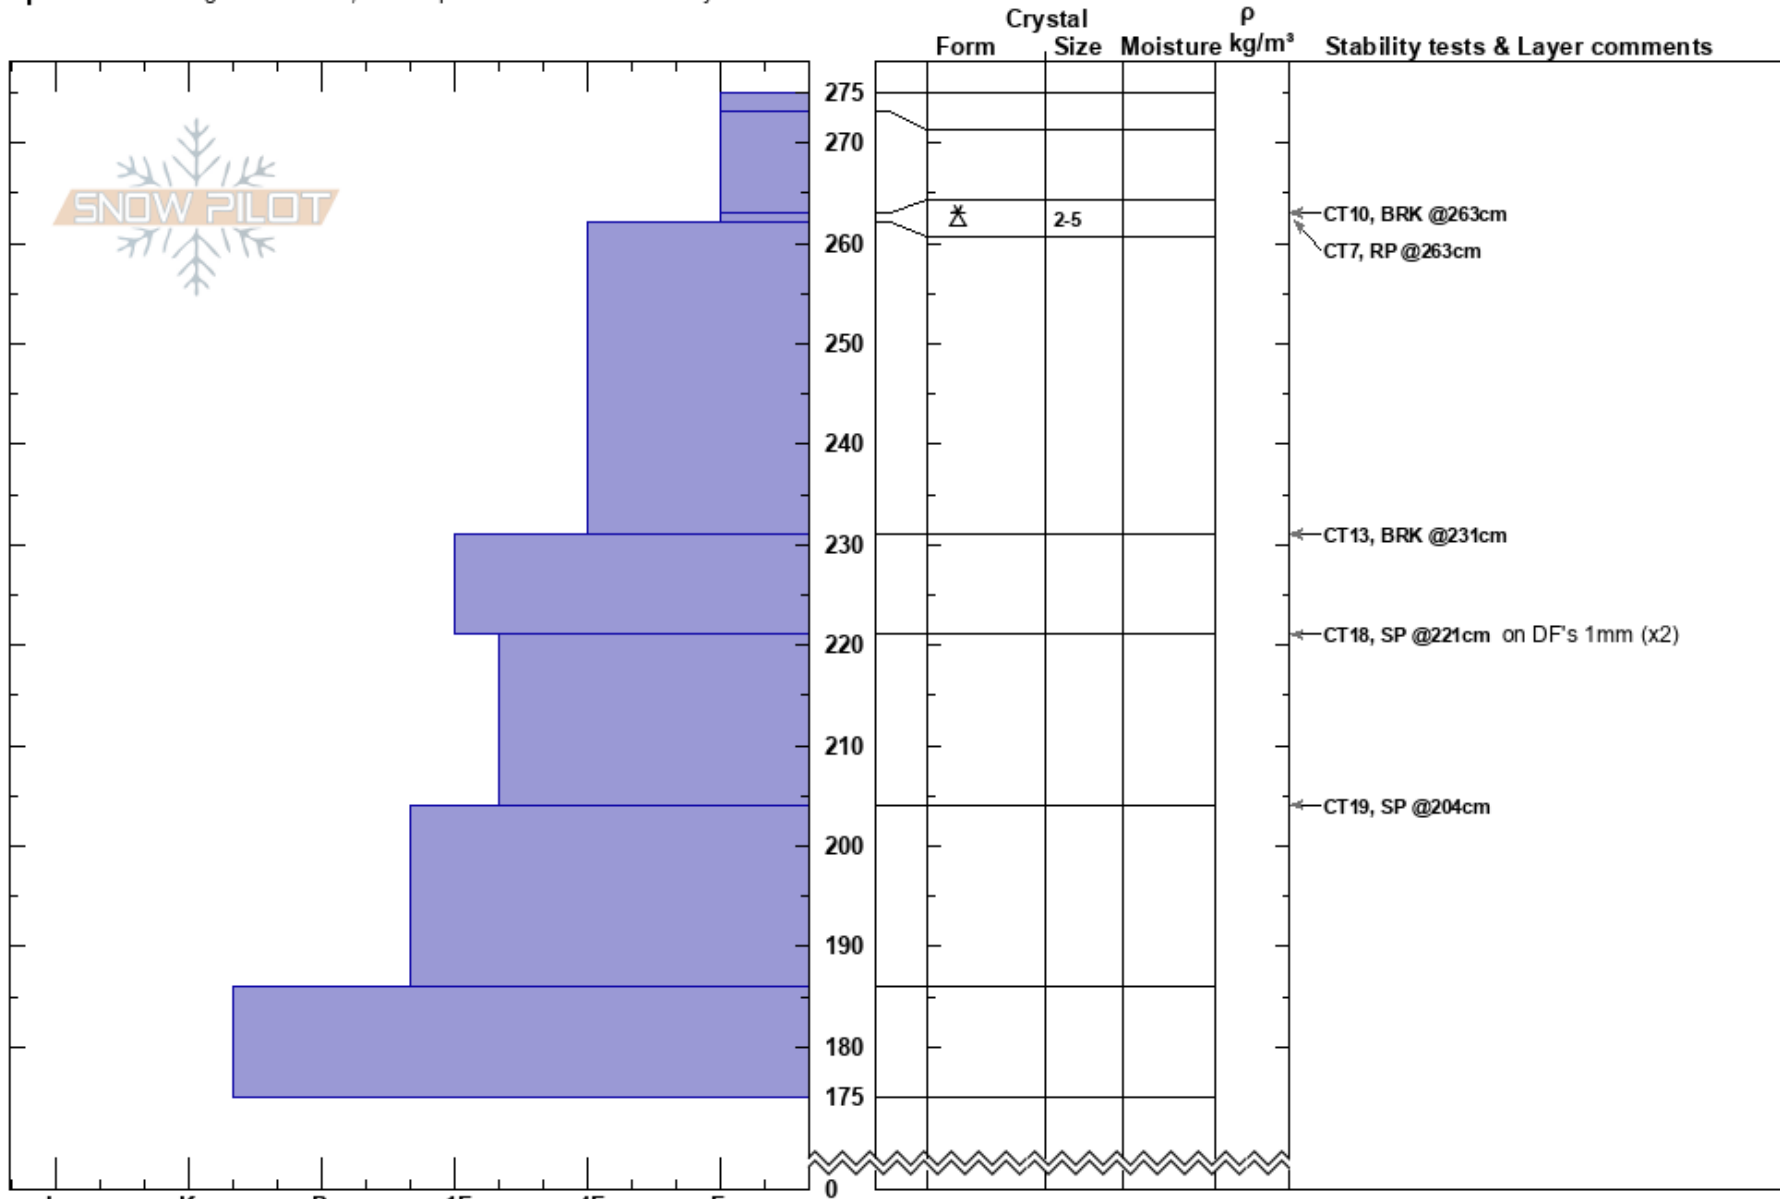

Christains & Lins

Mustang Powder

Stability:

HS:275

Layer Notes:

Monashee

09/02/2023 - 12:55

Air Temperature: -5.8°C PF: 70 231-221cm: Problematic layer

BC

Co-ord:

Sky Cover: OVC

Elevation: 1930 m

Slope Angle: 25°

Precipitation: S1

Aspect: W

Wind Loading:

Wind: SW Moderate

Specifics: Pit dug in a Ski Area; Pit is representative of backcountry

Notes: