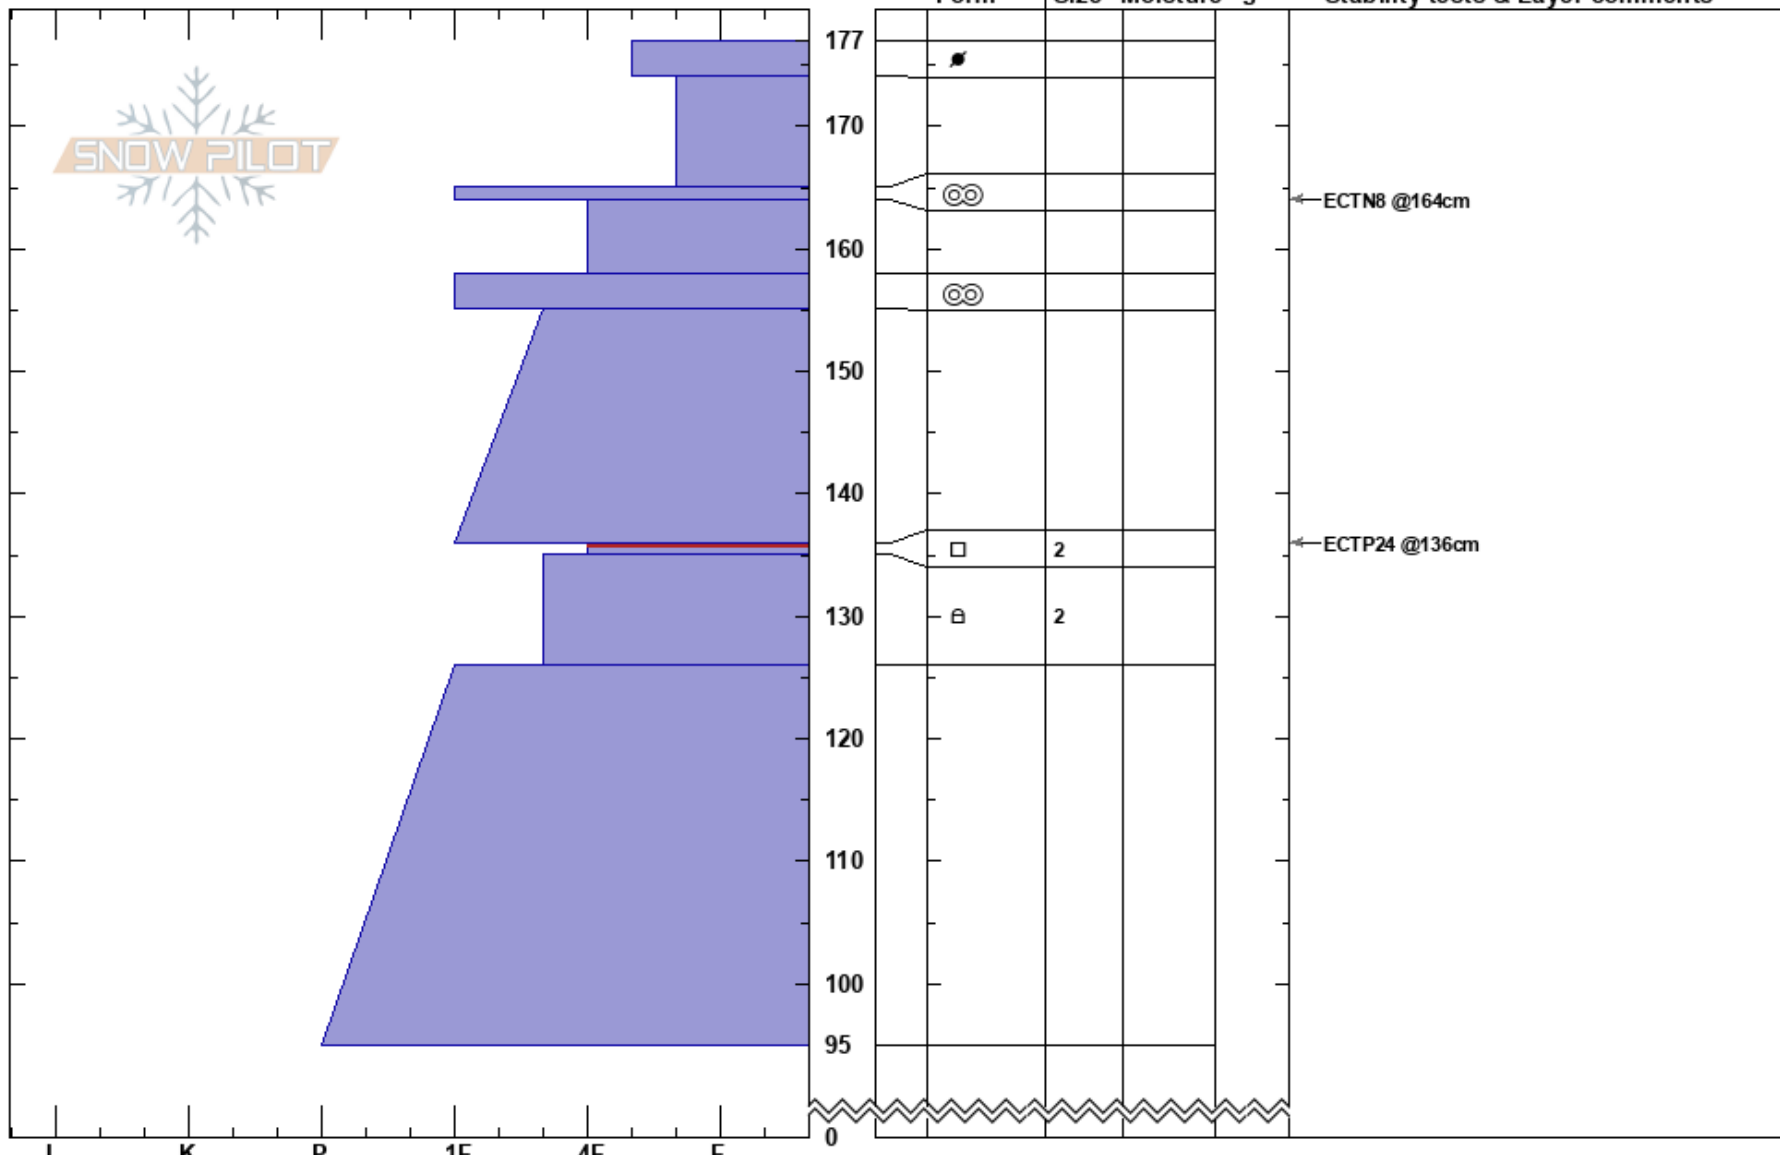

Sheep Creek 1
 Beartooths
 MT
Elevation: 8958 ft
Aspect: 209°
Specifics: We skied slope

Beau Fredlund
 02/09/2023 - 11:00am
Co-ord: 45.03845N, -109.97325E
Slope Angle: 30°
Wind Loading:

Stability:
Air Temperature:
Sky Cover: CLR
Precipitation: NO
Wind: Calm

HS: 177
Layer Notes: 136-135cm: Problematic layer

Notes: