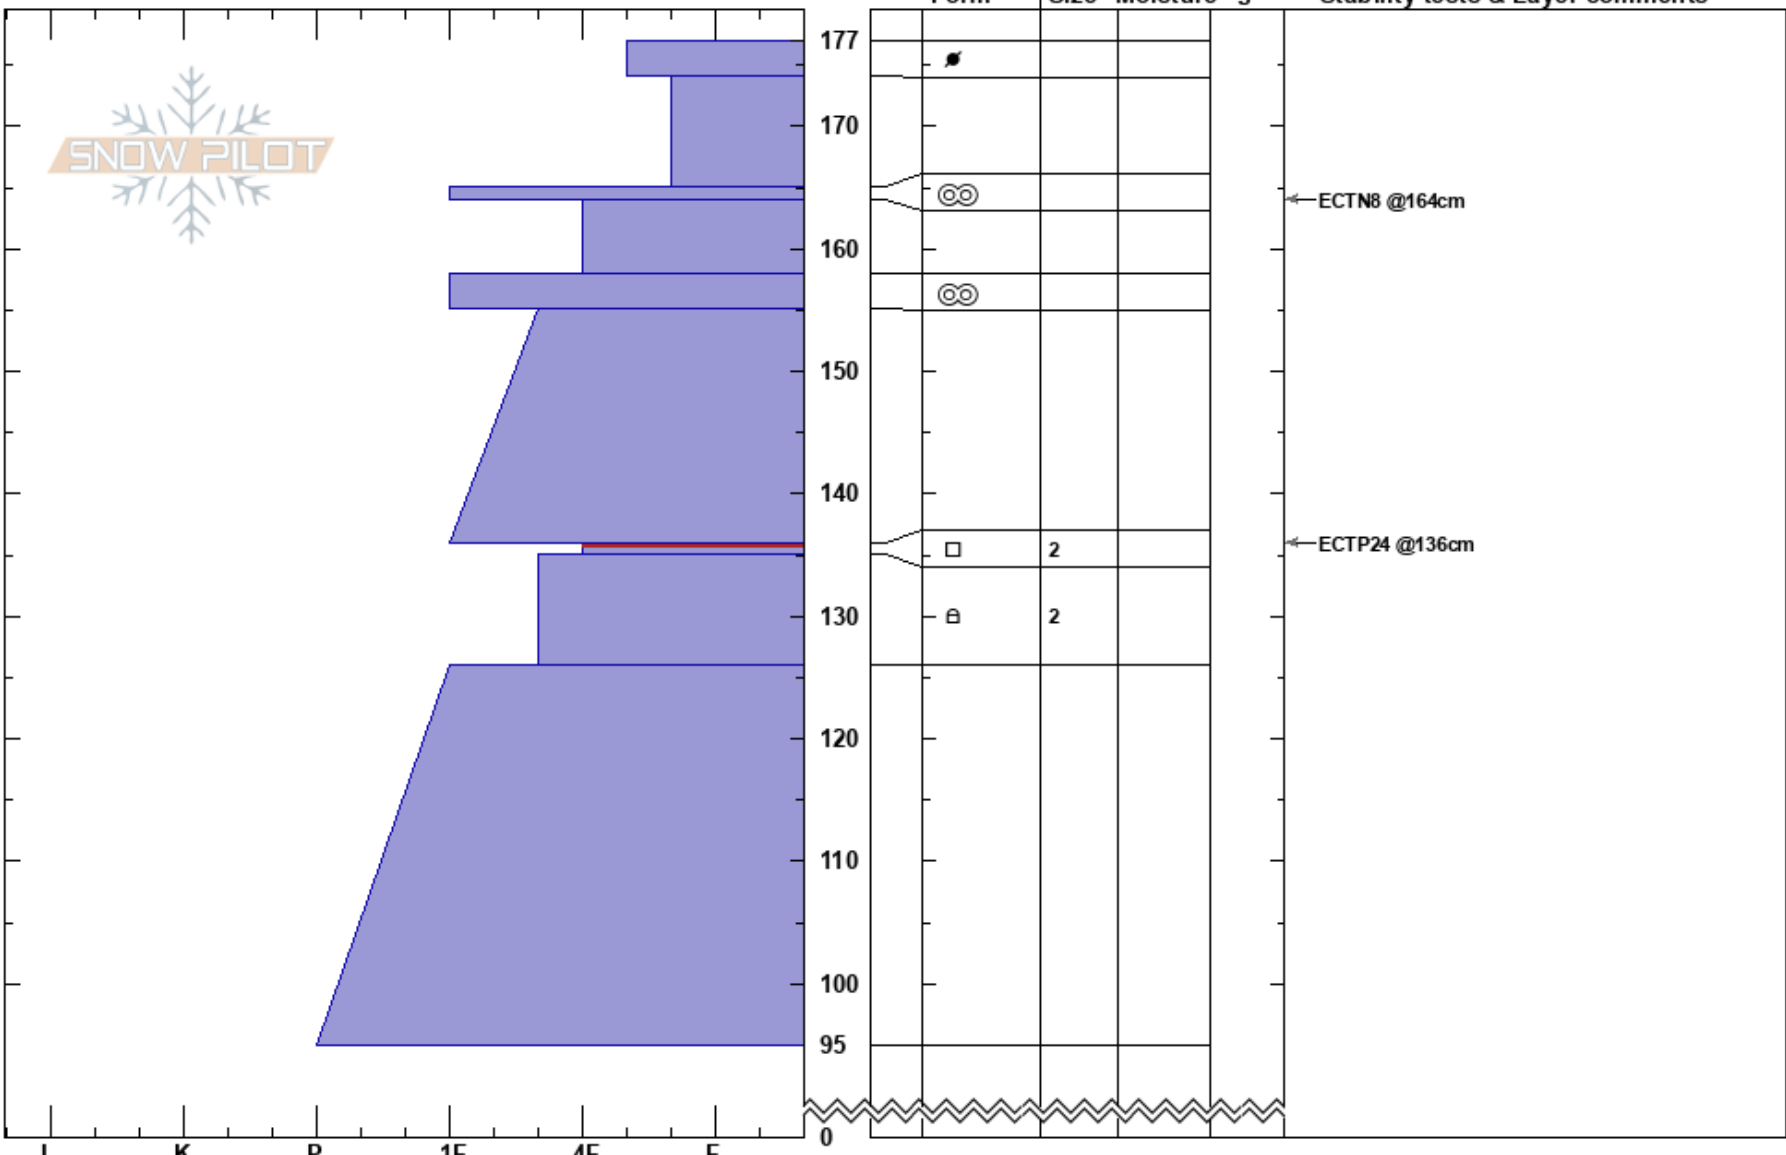

Sheep Creek 1
 Beartooths
 MT
Elevation: 8958 ft
Aspect: 209°
Specifics: We skied slope

Beau Fredlund
 02/09/2023 - 11:00am
Co-ord: 45.03845N, -109.97325E
Slope Angle: 30°
Wind Loading:

Stability: HS:177
Air Temperature: 136-135cm: Problematic layer
Sky Cover: CLR
Precipitation: NO
Wind: Calm