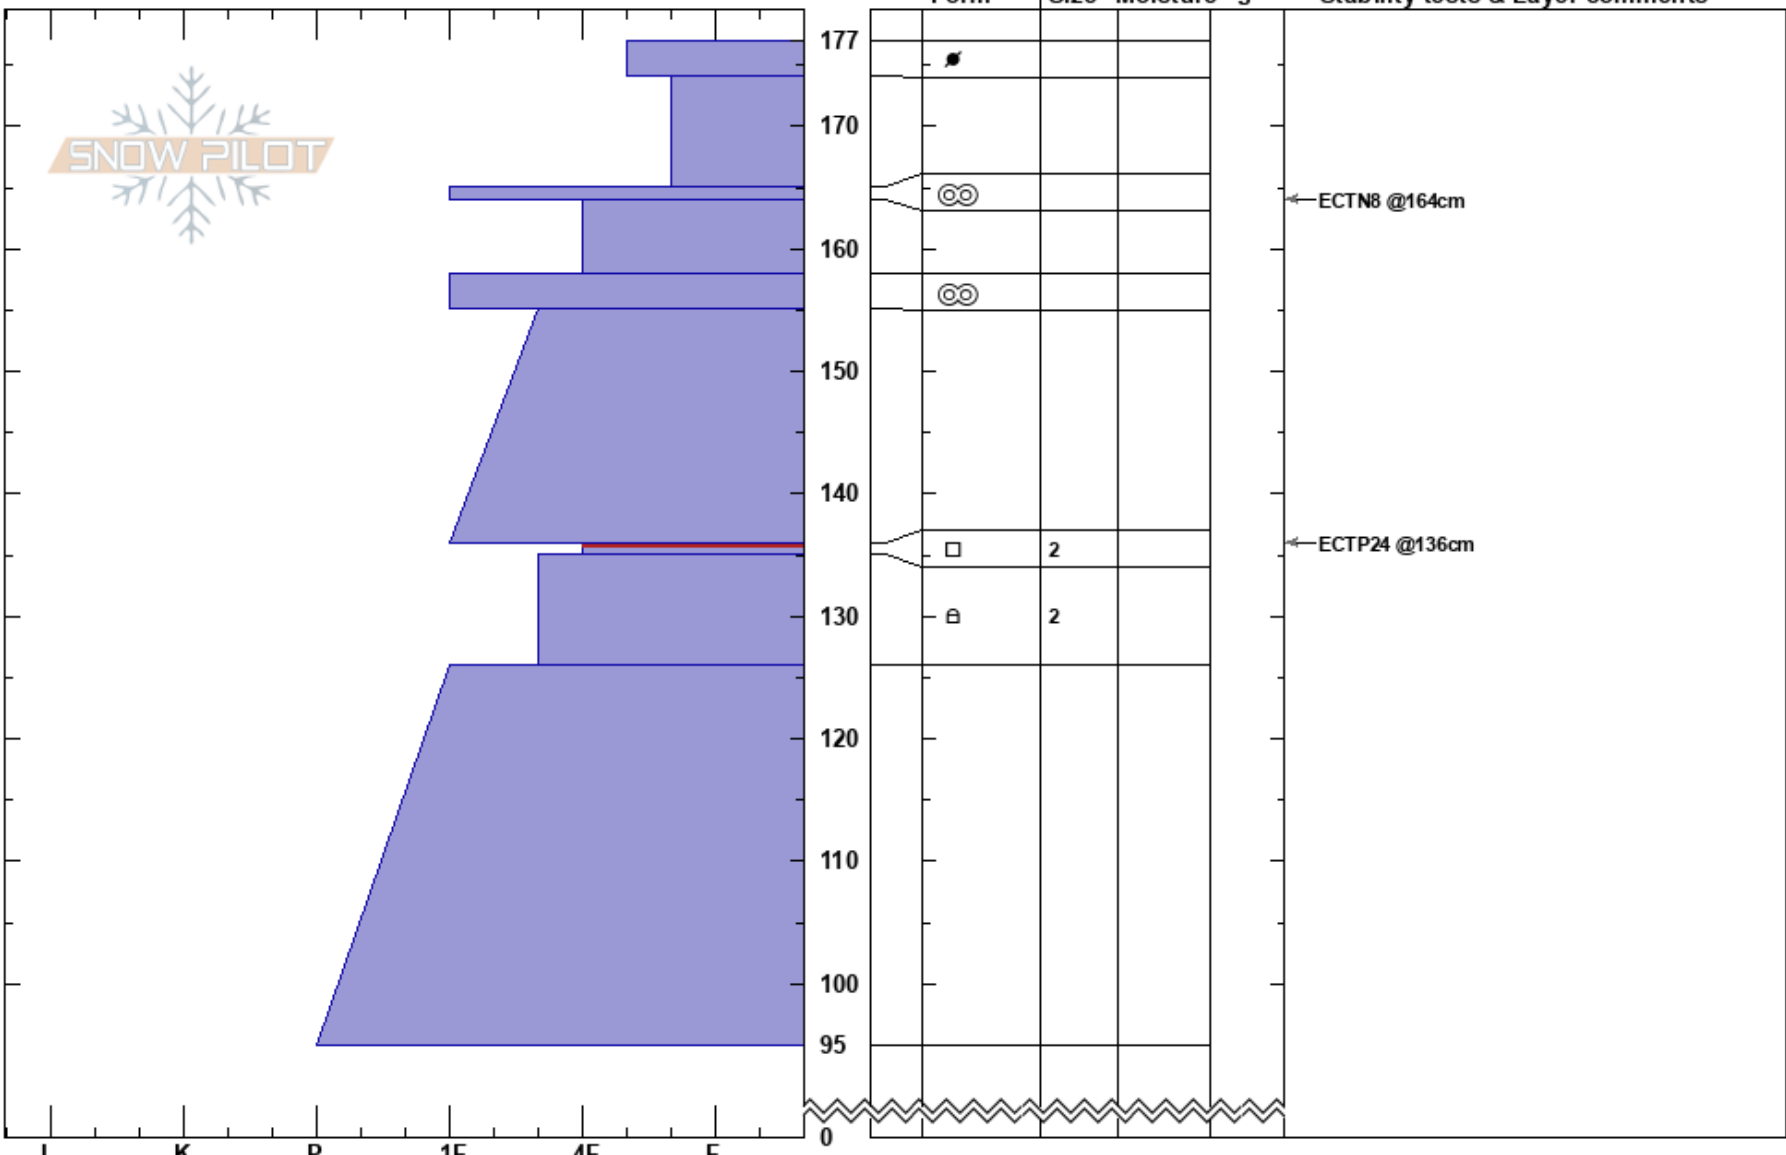

Sheep Creek 1
 Beartooths
 MT
Elevation: 8958 ft
Aspect: 209°
Specifics: We skied slope

Beau Fredlund
 02/09/2023 - 11:00am
Co-ord: 45.03845N, -109.97325E
Slope Angle: 30°
Wind Loading:

Stability:
Air Temperature:
Sky Cover: CLR
Precipitation: NO
Wind: Calm

HS: 177
Layer Notes: 136-135cm: Problematic layer

Notes: