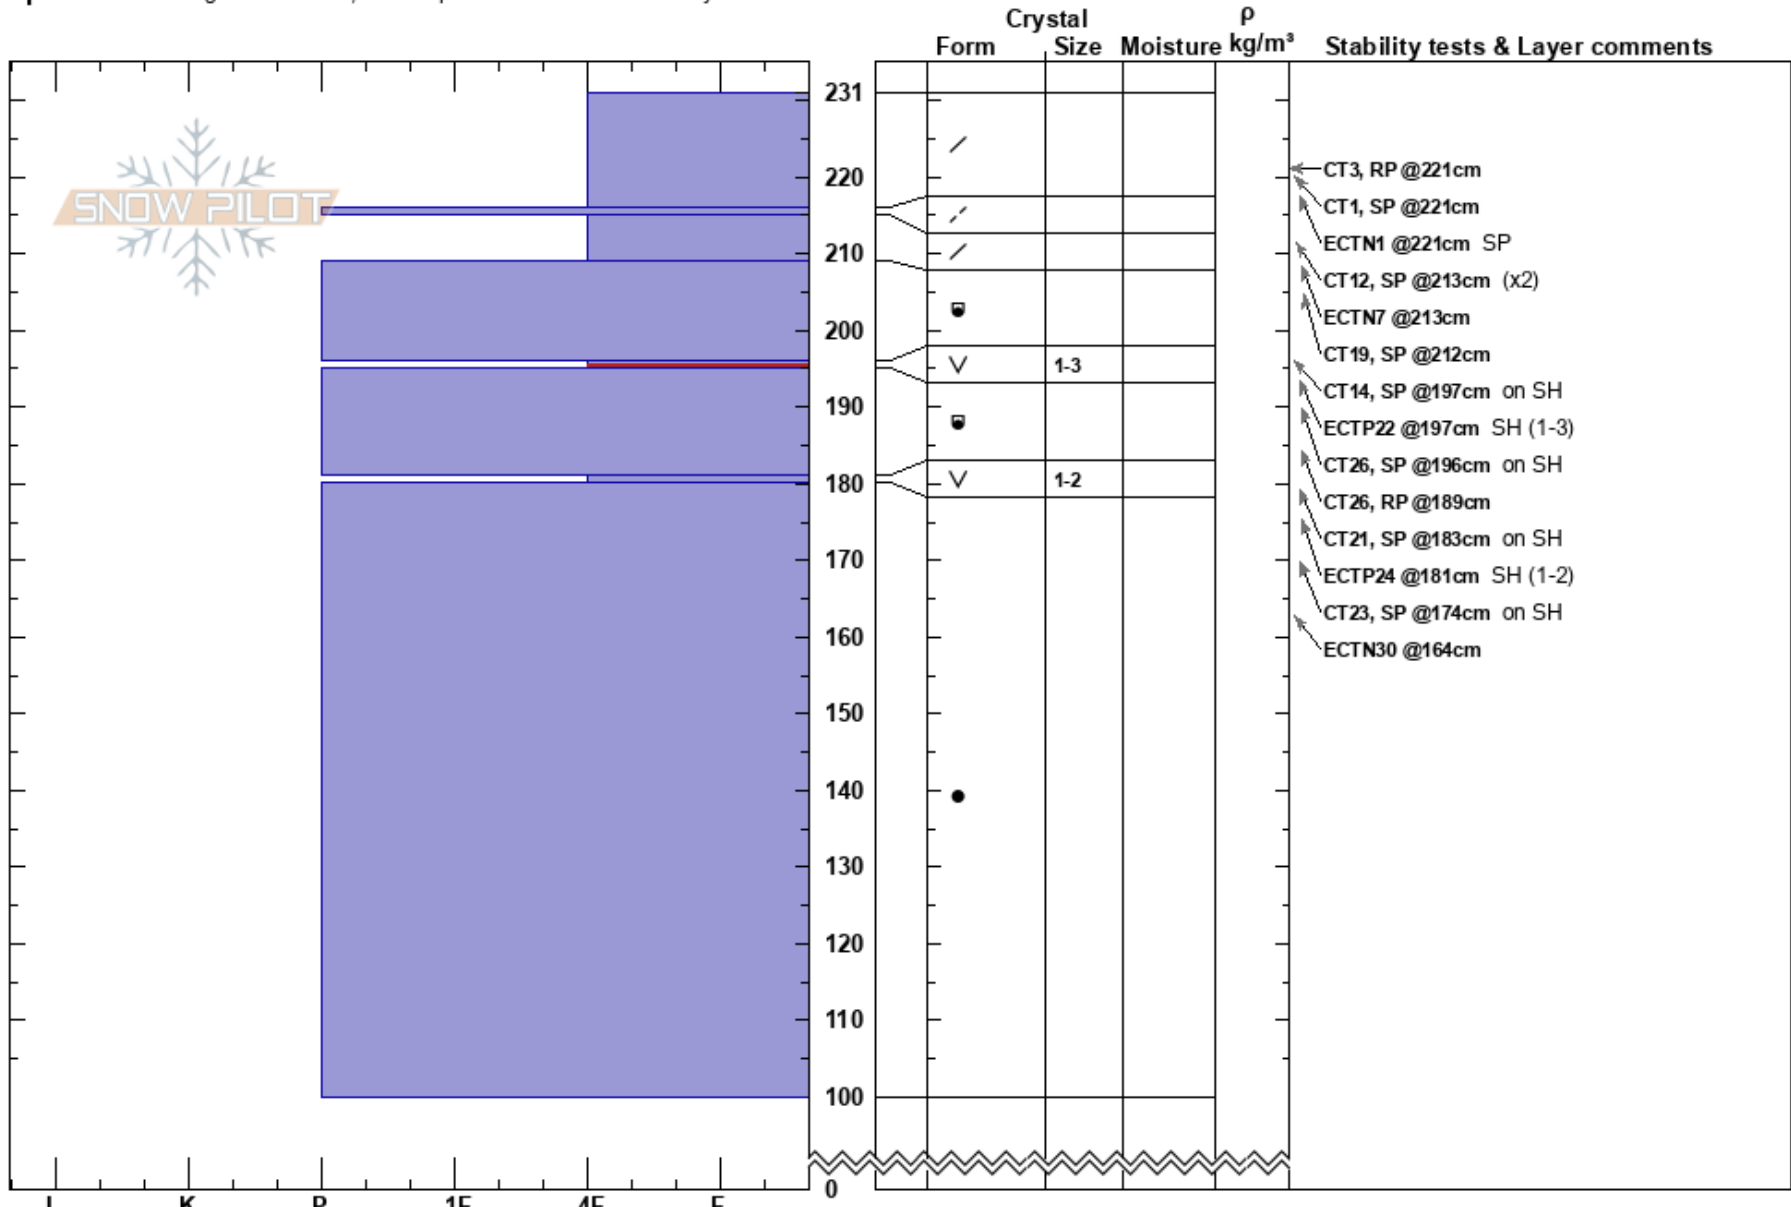

PF: 30

196-195cm: Problematic layer

BC

Co-ord: 49.74758N, -118.94474W

Sky Cover: OVC

Elevation: 2231 m

Slope Angle: 30°

Precipitation: S-1

Aspect: NE

Wind Loading: yes

Wind: S Light Breeze

Specifics: Pit dug in a Ski Area; Pit is representative of backcountry

Notes: