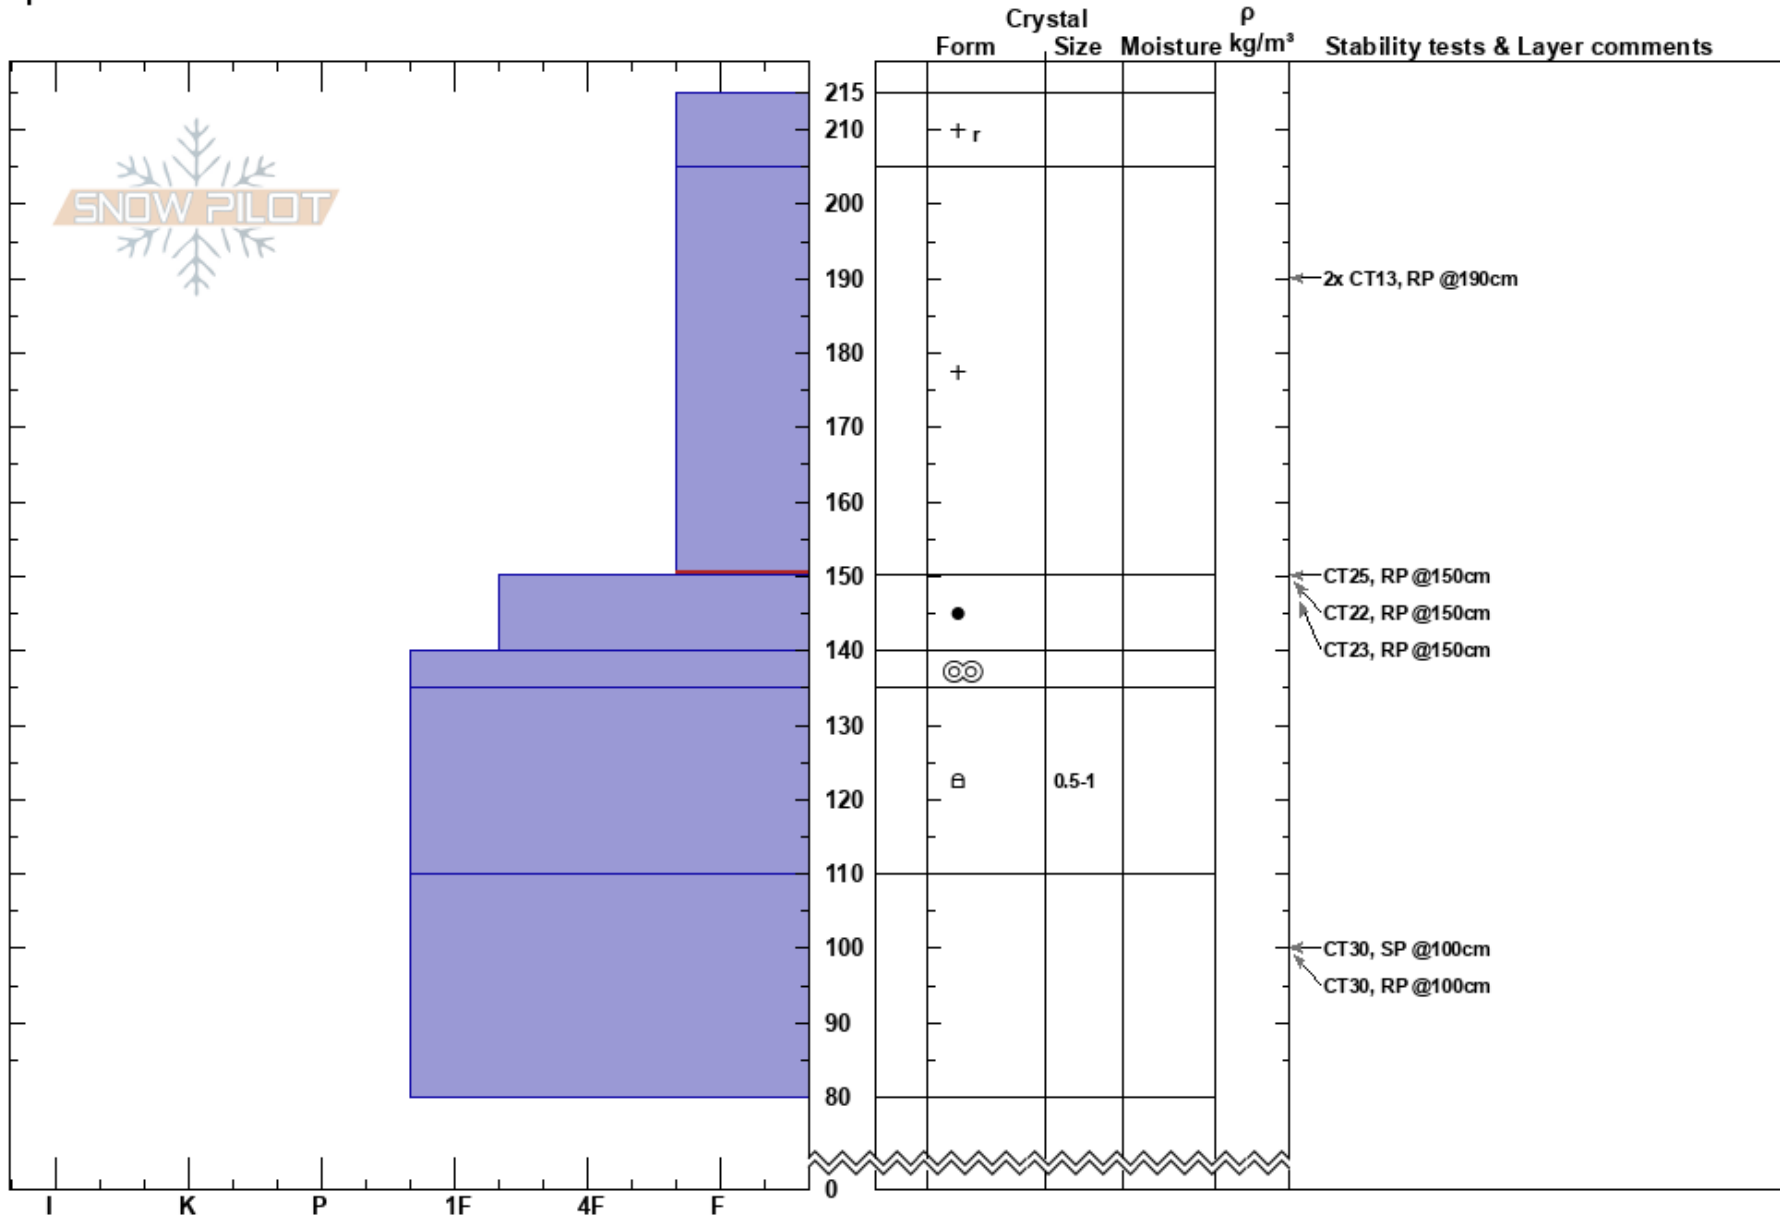

Buffalos 20230209  
Monashee  
BC  
Elevation: 1795 m  
Aspect: SE  
Specifics:

Chris Ebeling  
09/02/2023 - 10:13  
Co-ord:  
Slope Angle: 10°  
Wind Loading:

Stability:  
Air Temperature: -6°C  
Sky Cover: OVC  
Precipitation: S2  
Wind: NE Light Breeze

HS:215  
Layer Notes:  
205-150cm: Problematic layer

Notes: