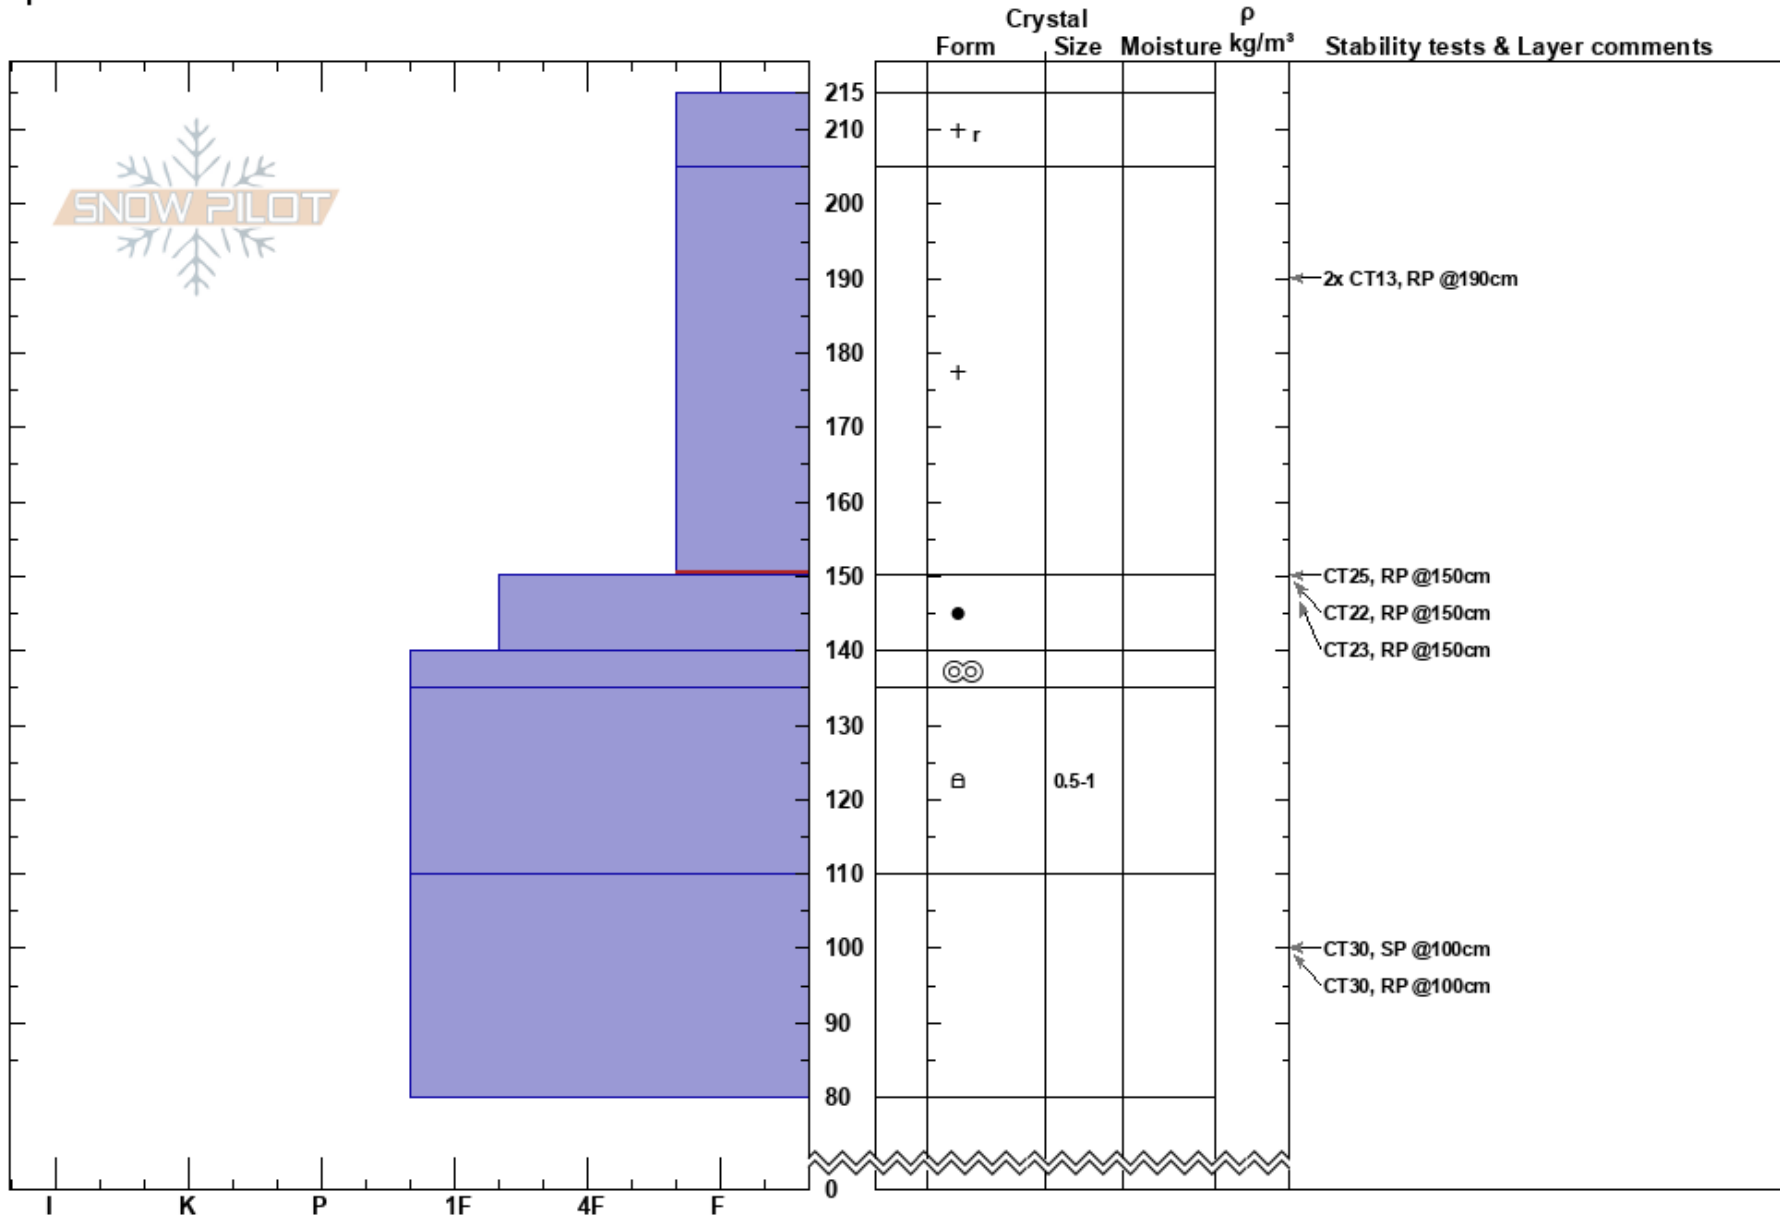

Buffalos 20230209
Monashee
BC
Elevation: 1795 m
Aspect: SE
Specifics:

Chris Ebeling
09/02/2023 - 10:13
Co-ord:
Slope Angle: 10°
Wind Loading:

Stability:
Air Temperature: -6°C
Sky Cover: OVC
Precipitation: S2
Wind: NE Light Breeze

HS:215
Layer Notes:
205-150cm: Problematic layer

Notes: