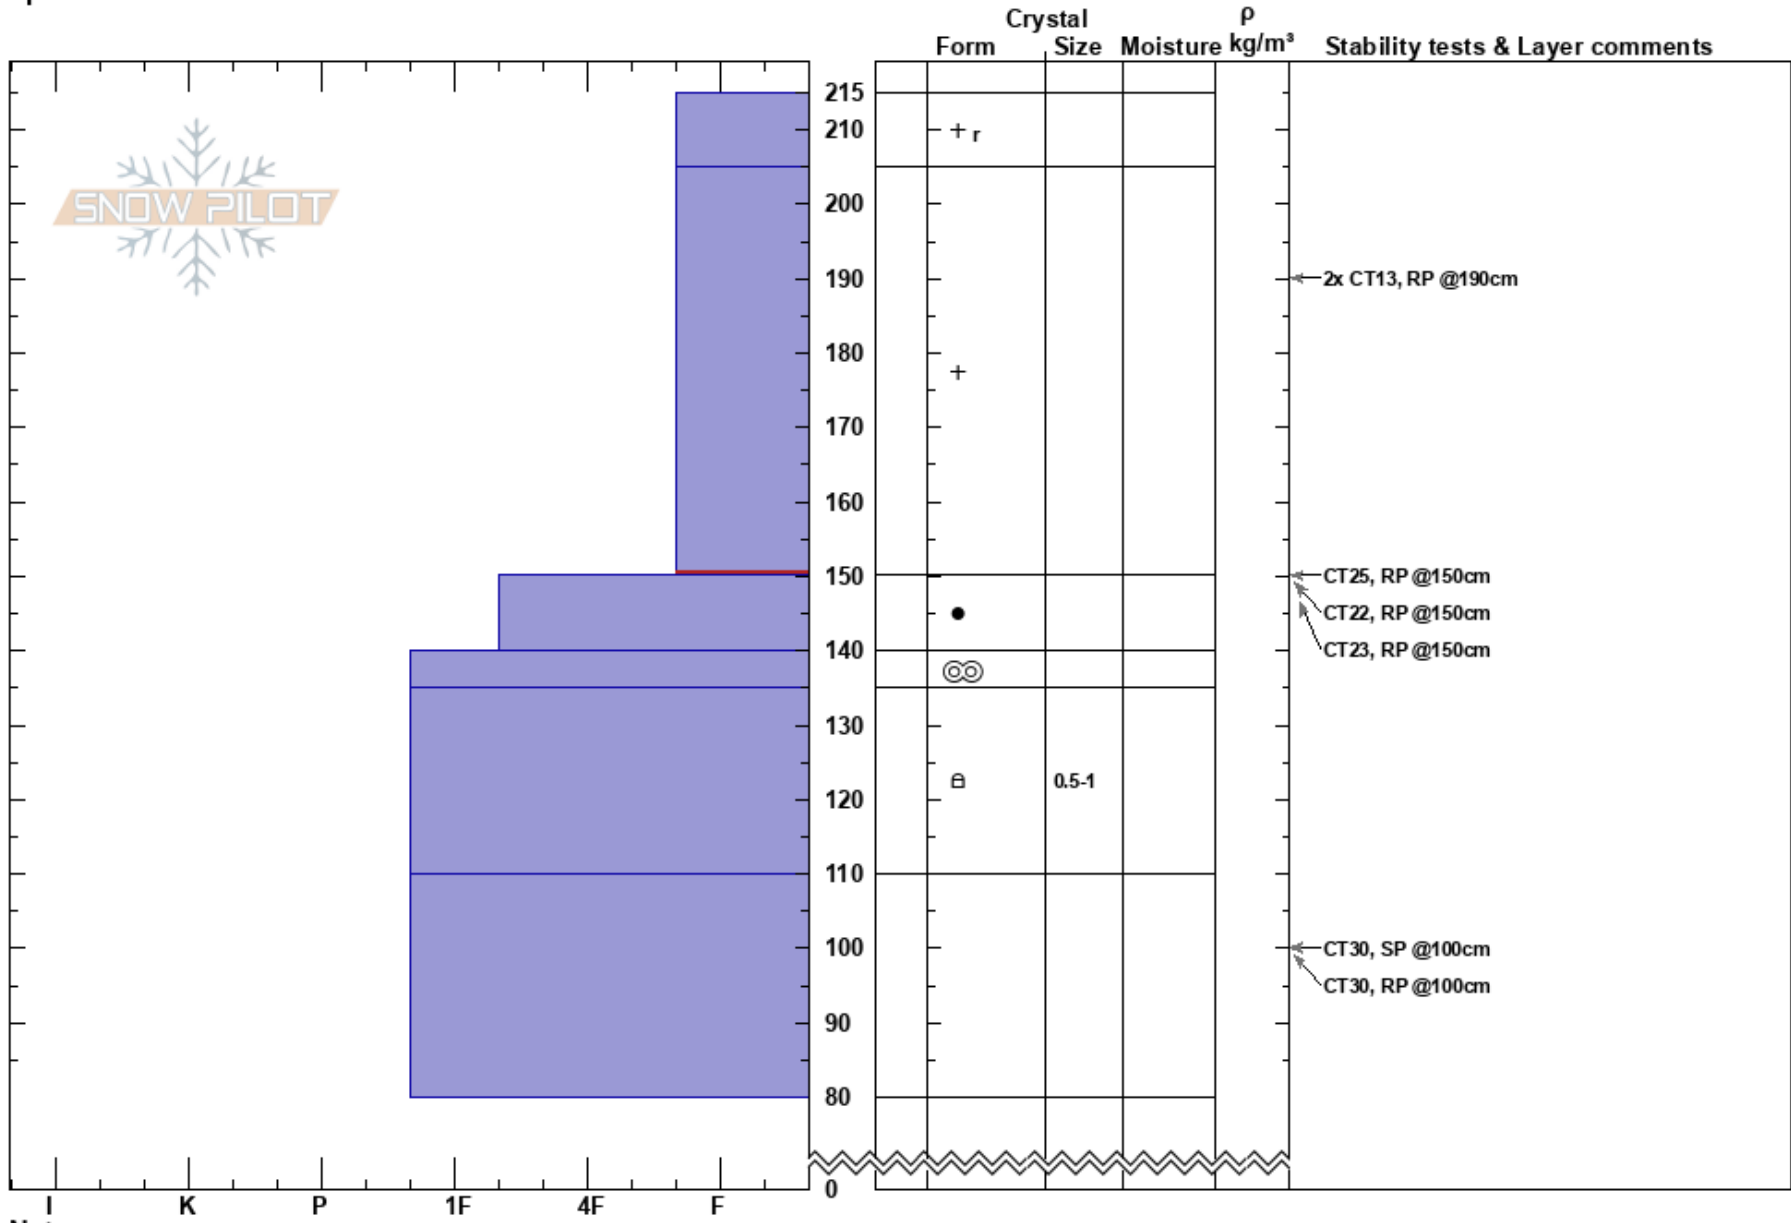

Buffalos 20230209
 Monashee
 BC
 Elevation: 1795 m
 Aspect: SE
 Specifics:

Chris Ebeling
 09/02/2023 - 10:13
 Co-ord:
 Slope Angle: 10°
 Wind Loading:

Stability:
 Air Temperature: -6°C
 Sky Cover: OVC
 Precipitation: S2
 Wind: NE Light Breeze

HS:215
 Layer Notes:
 205-150cm: Problematic layer

Notes: