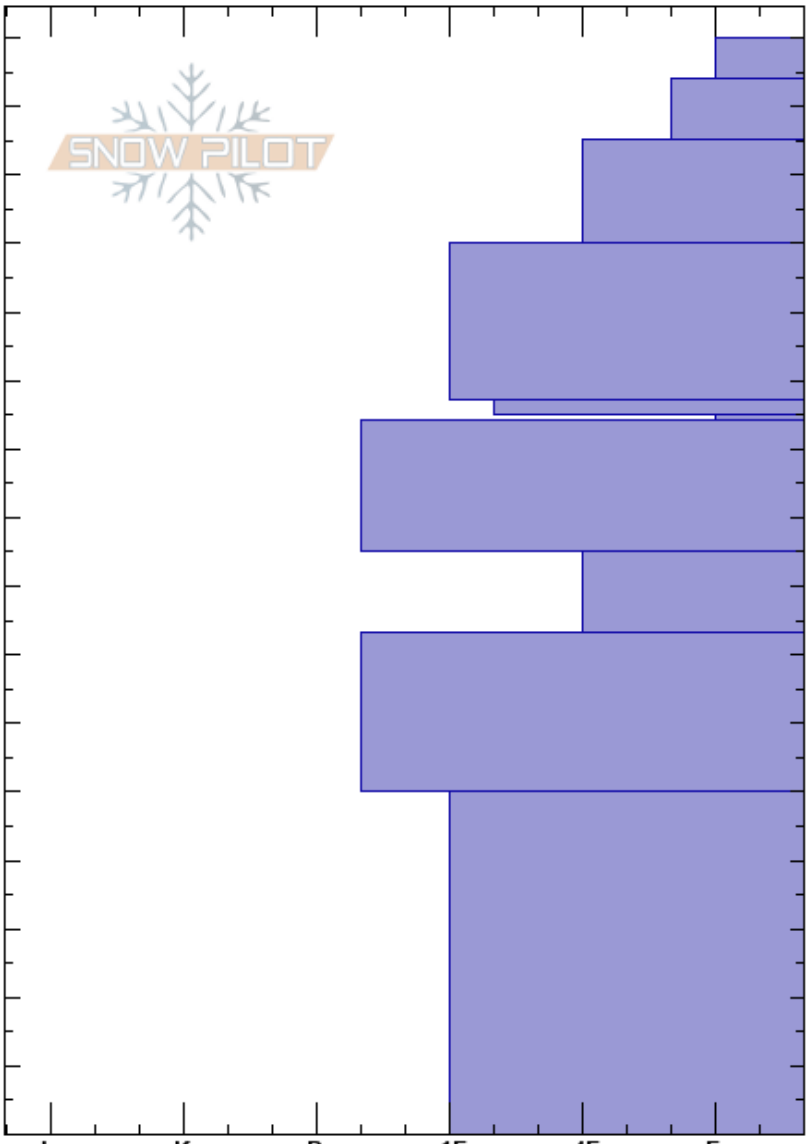

BeehiveBasin-Tyler's
 Madison Range-N
 MT
 Elevation: 9069 ft
 Aspect: 270°
 Specifics:

Alex Marienthal
 02/04/2023 - 11:25am
 Co-ord: 45.32350N, -111.38234W
 Slope Angle: 27°
 Wind Loading: previous

Stability: Fair
 Air Temperature: -5°C
 Sky Cover: BKN
 Precipitation: NO
 Wind: W Moderate

HS: 160
 Layer Notes:
 105-104cm: Problematic layer

Height (cm)	Crystal		Moisture	ρ kg/m ³	Stability tests & Layer comments
	Form	Size			
160	+				
150	/				
140	/				
130					
120	•	0.3			
110	/ (□)	1			← ECTN27 @105cm
100	∨	2-8			
90	•	0.5			← ECTN28 @85cm
80	□	2			
70	⊖	1-2			
60					
50					
40					
30	⊖	2-4			
20					
10					
0					← ECTX