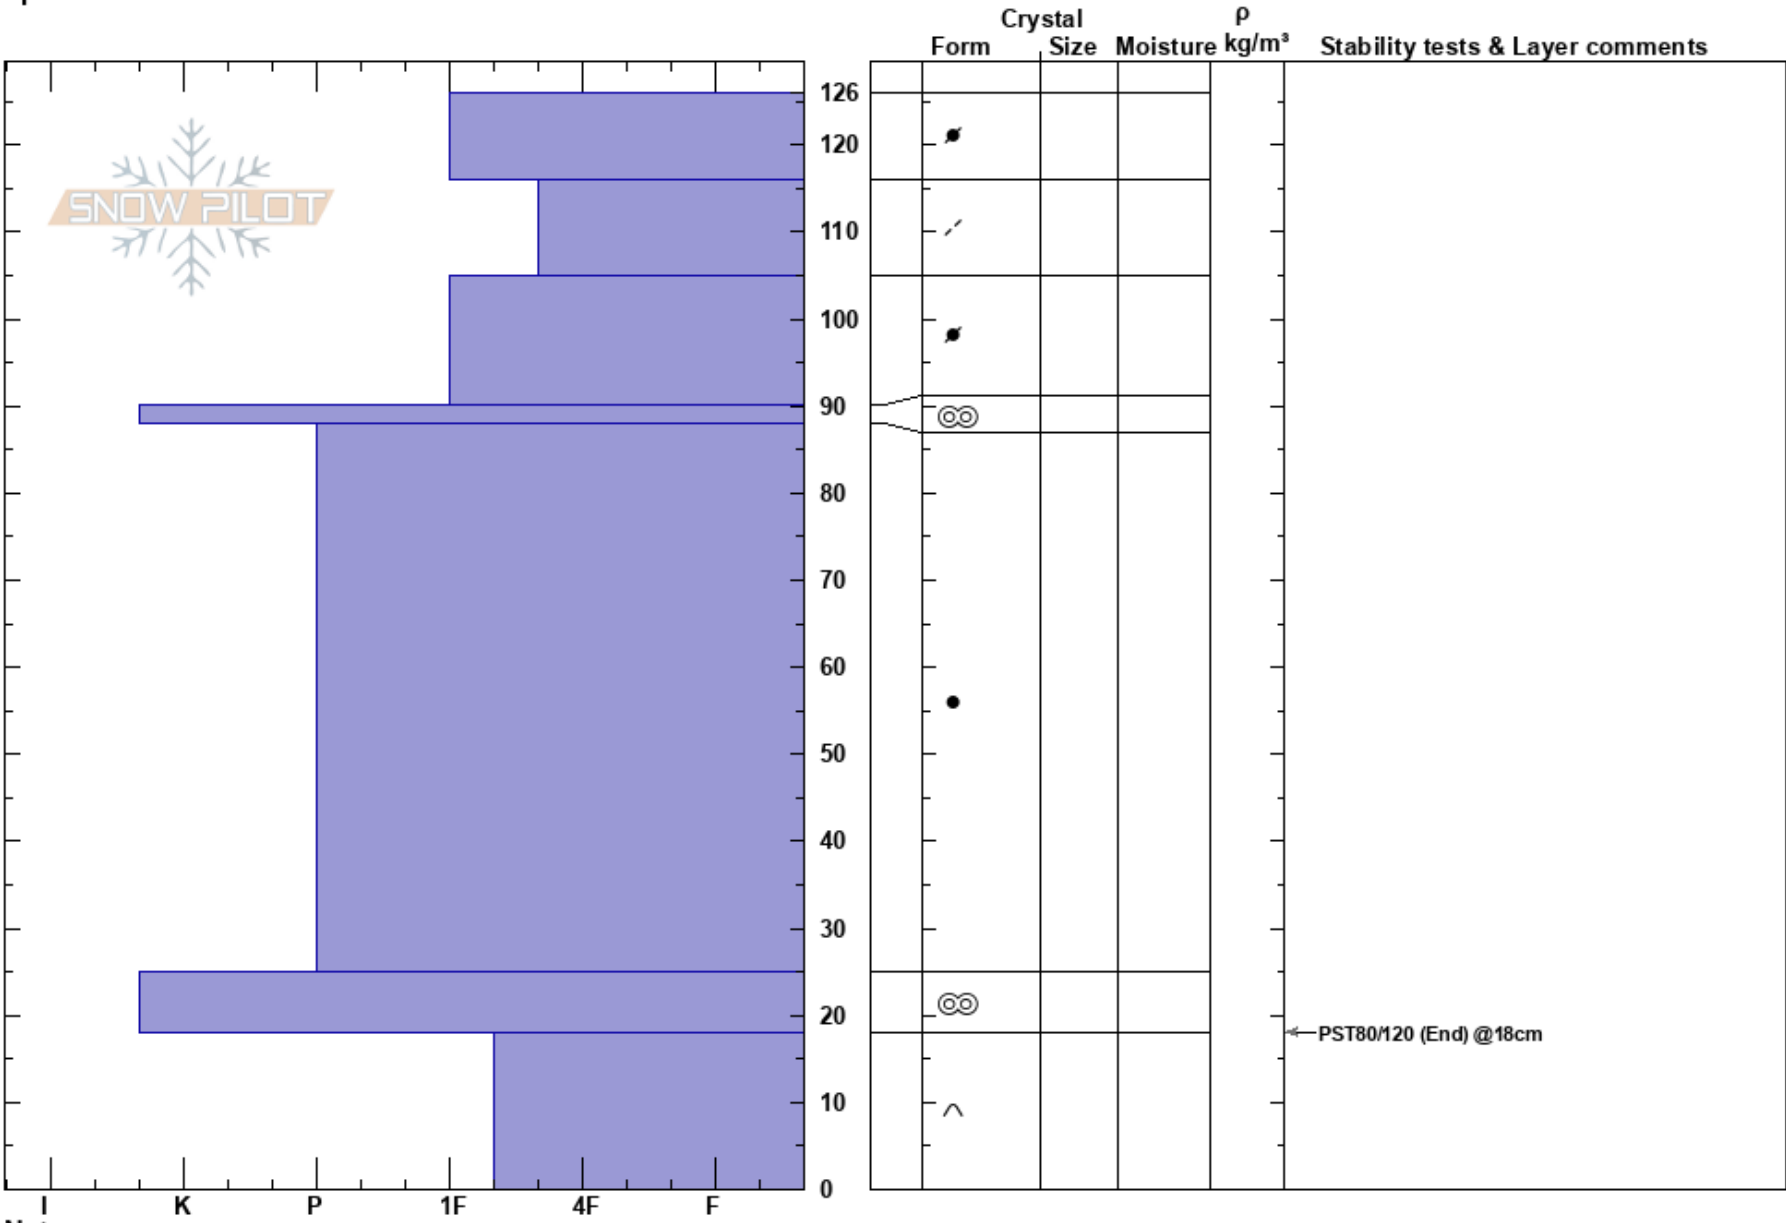

Dry Gulch - SW ATL Pit  
 San Juan Range  
 CO  
 Elevation: 11919 ft  
 Aspect: SW  
 Specifics:

Kaylee Walden  
 02/08/2023 - 2:00pm  
 Co-ord: 13S 266487W 4197998N  
 Slope Angle: 18°  
 Wind Loading: yes

Stability: Good  
 Air Temperature: 0°C  
 Sky Cover: CLR  
 Precipitation: NO  
 Wind: NE Moderate

HS: 126  
 PF: 5  
 PS: 5  
 18-0cm: Problematic layer

Notes: