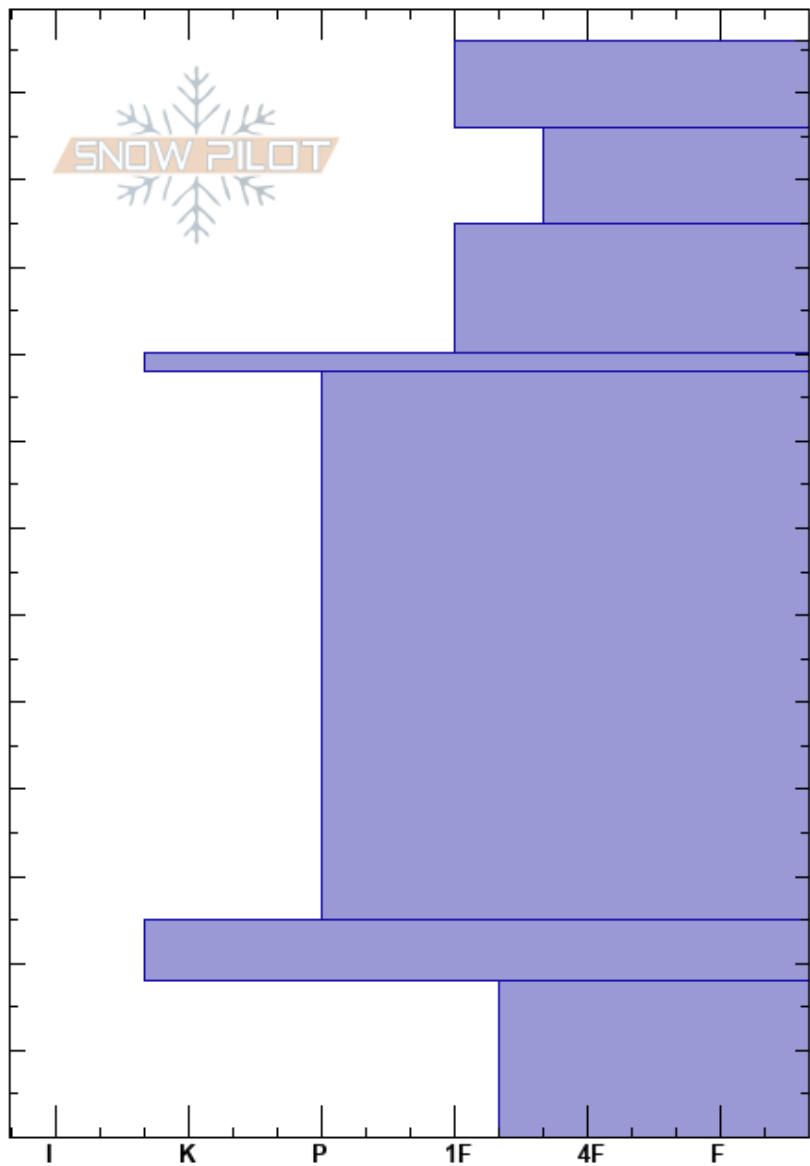

Dry Gulch - SW ATL Pit
 San Juan Range
 CO
Elevation: 11919 ft
Aspect: SW
Specifics:

Kaylee Walden
 02/08/2023 - 2:00pm
Co-ord: 13S 266487W 4197998N
Slope Angle: 18°
Wind Loading: yes

Stability: Good **HS:** 126 **Layer Notes:**
Air Temperature: 0°C **PF:** 5 18-0cm: Problematic layer
Sky Cover: CLR **PS:** 5
Precipitation: NO
Wind: NE Moderate

Height (ft)	Crystal		Moisture	ρ kg/m ³	Stability tests & Layer comments
	Form	Size			
126					
120	•				
110	/				
100	•				
90	⊙				
80					
70					
60	•				
50					
40					
30					
20	⊙				← PST80/120 (End) @18cm
10	^				
0					