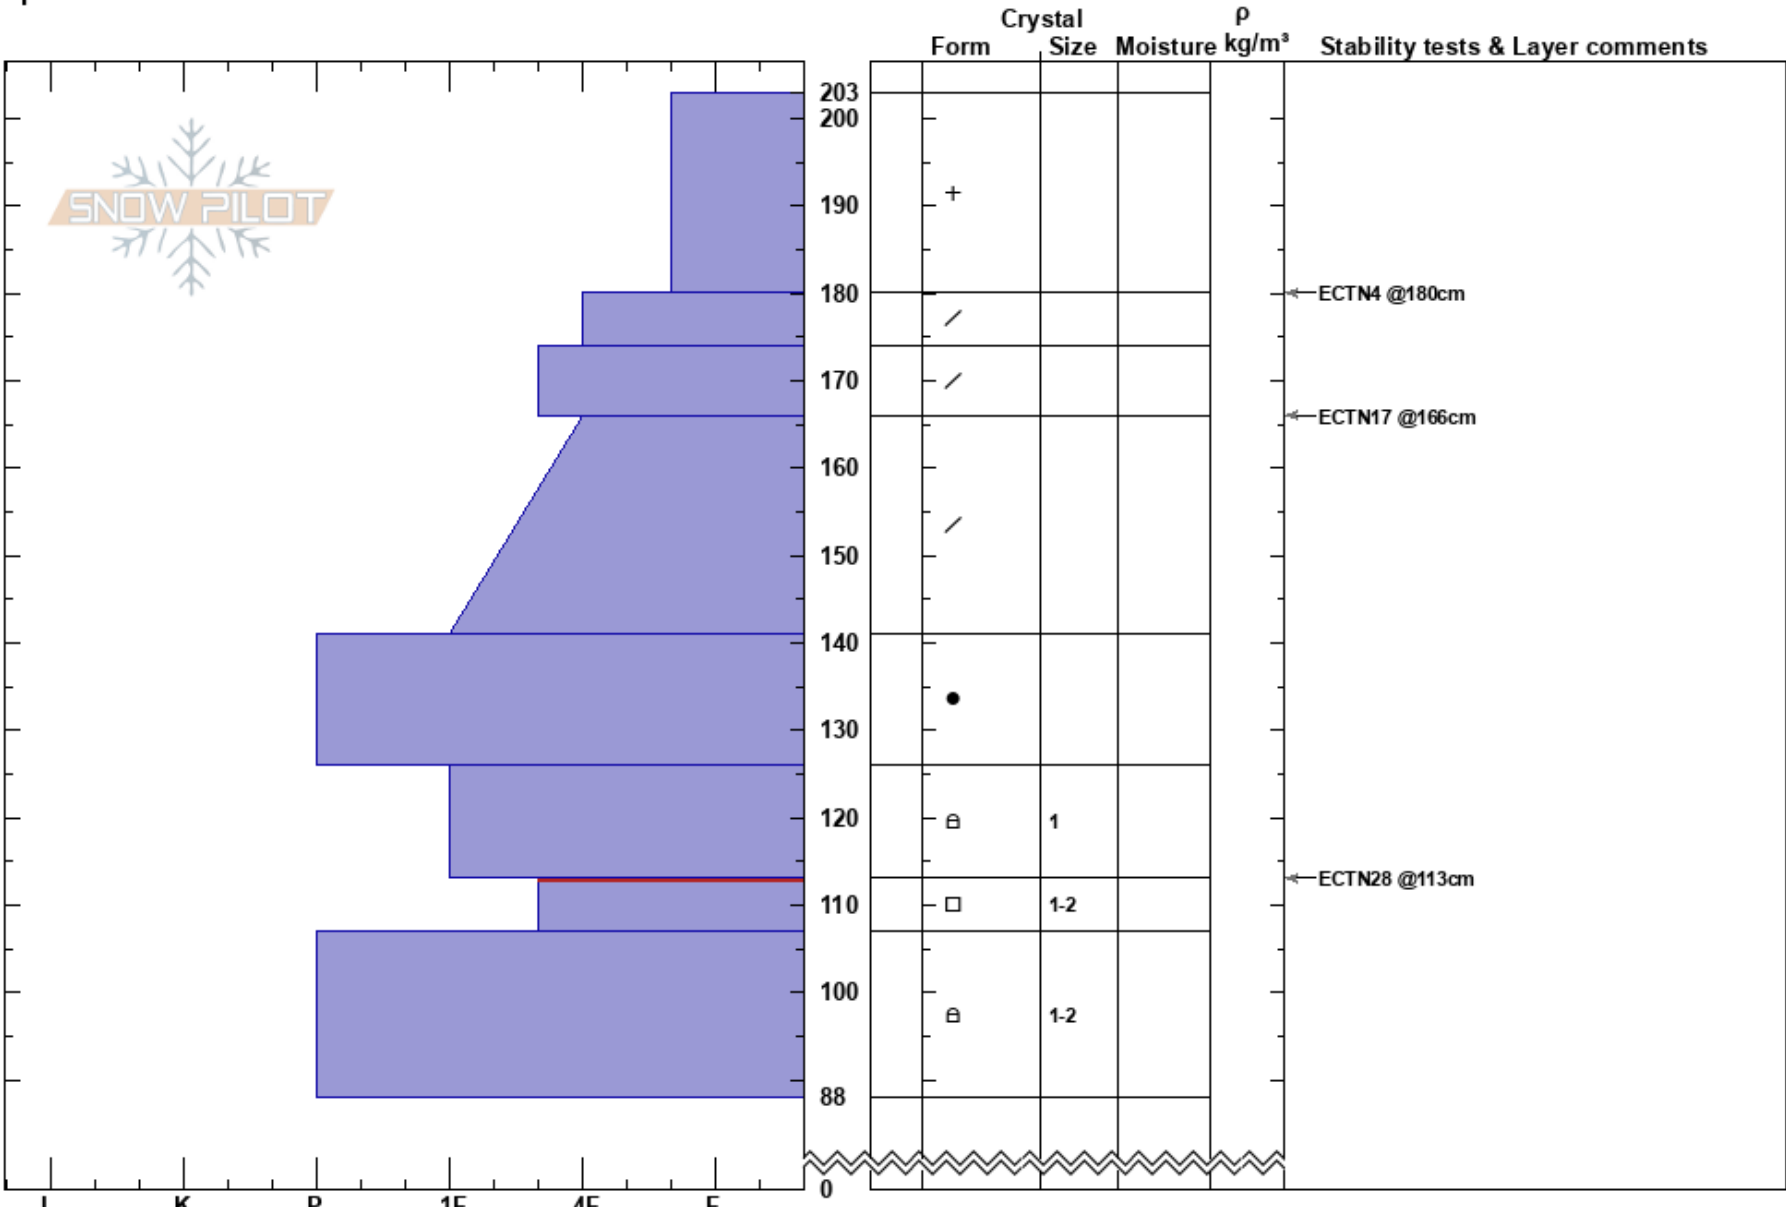

Maid Basin
 Gallatin Range-N
 MT
 Elevation: 9142 ft
 Aspect: 310°
 Specifics:

Dave Zinn
 02/08/2023 - 12:30pm
 Co-ord: 45.41474N, -110.97401W
 Slope Angle: 26°
 Wind Loading: no

Stability: Good
 Air Temperature:
 Sky Cover: OVC
 Precipitation: NO
 Wind: W Moderate

HS:203
 PF: 60 113-107cm: Problematic layer

Notes: