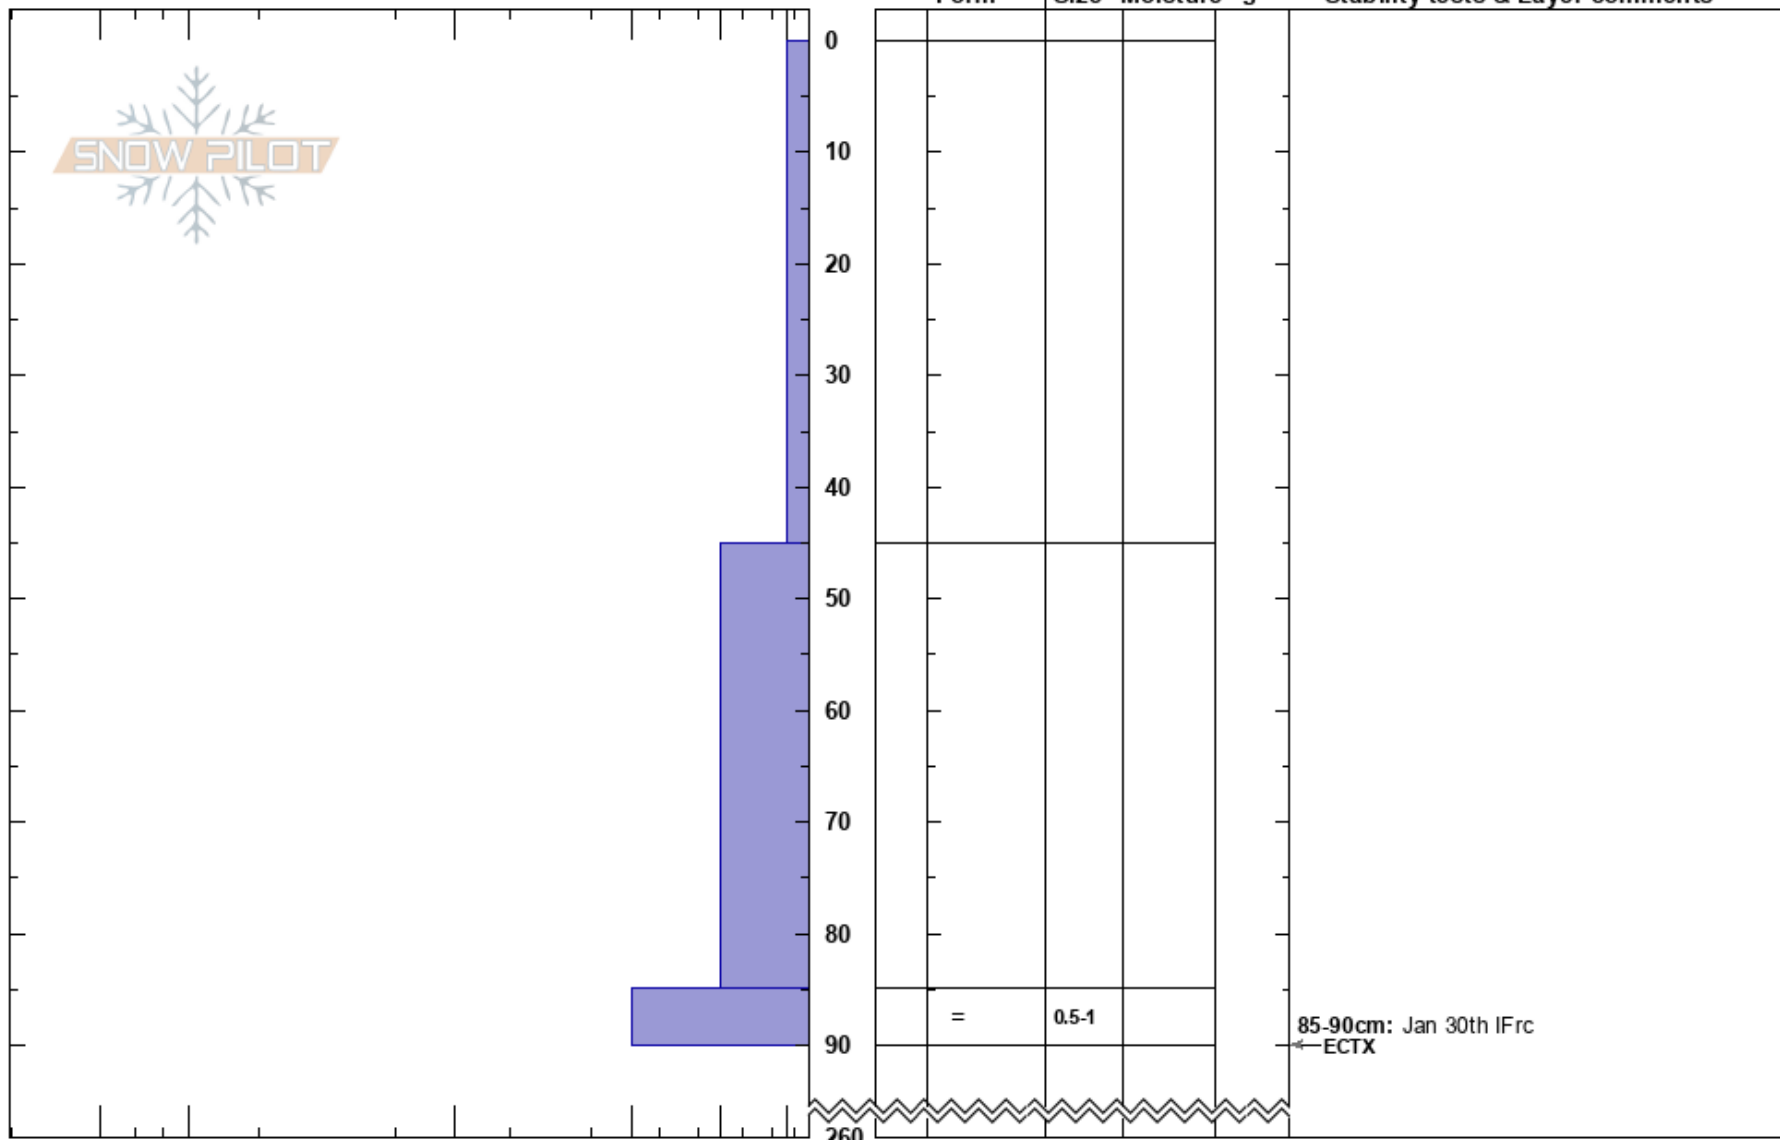

Silverfox
 Skeena
 BC
Elevation: 966 m
Aspect: NW
Specifics: Pit dug in a Ski Area; Pit is representative of backcountry

Last Frontier Heliskiing
 08/02/2023 - 10:35
Co-ord:
Slope Angle: 30°
Wind Loading:

Stability:
Air Temperature:
Sky Cover:
Precipitation:
Wind:

HS:260
 85-90cm: Jan 30th IFrc
 85-90cm: Problematic layer

Notes: