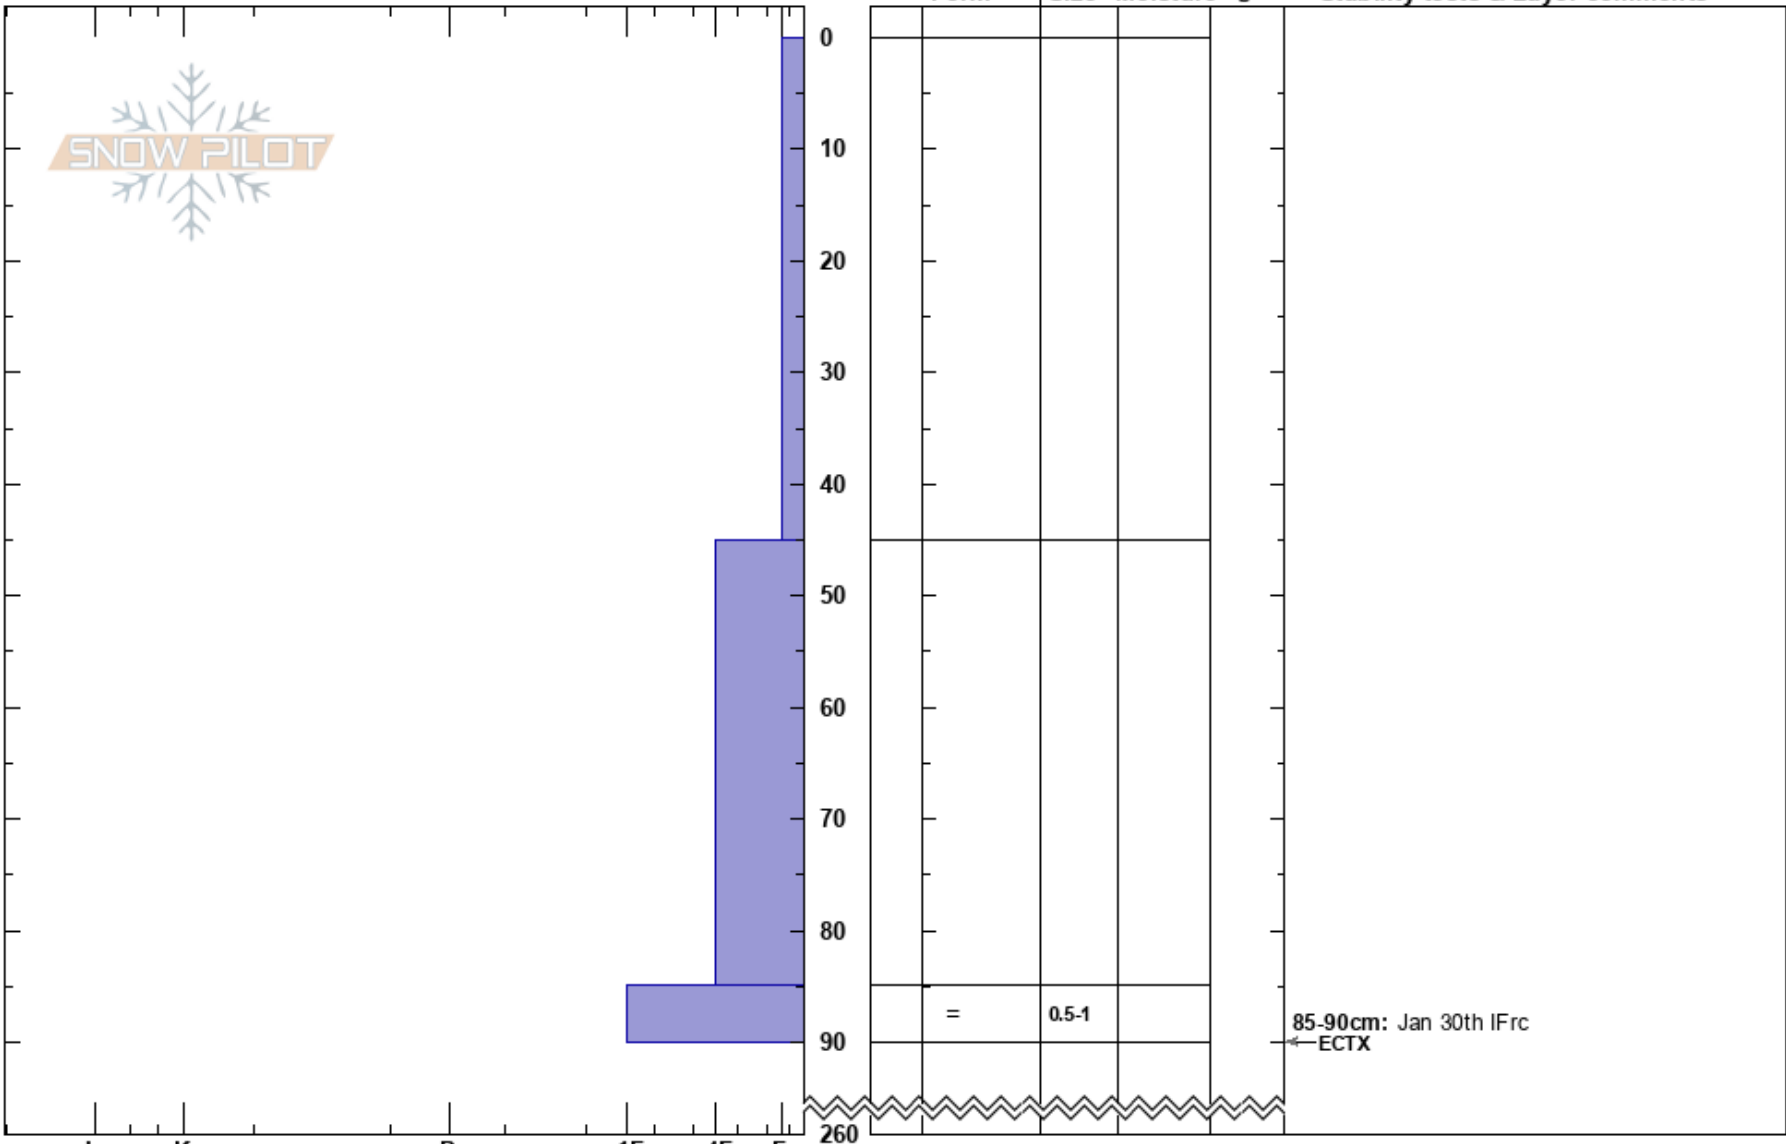

Silverfox
 Skeena
 BC
 Elevation: 966 m
 Aspect: NW
 Specifics: Pit dug in a Ski Area; Pit is representative of backcountry

Last Frontier Heliskiing
 08/02/2023 - 10:35
 Co-ord:
 Slope Angle: 30°
 Wind Loading:

Stability:
 Air Temperature:
 Sky Cover:
 Precipitation:
 Wind:

HS:260
 Layer Notes:
 85-90cm: Jan 30th IFrc
 85-90cm: Problematic layer

Notes: I K P 1F 4F F