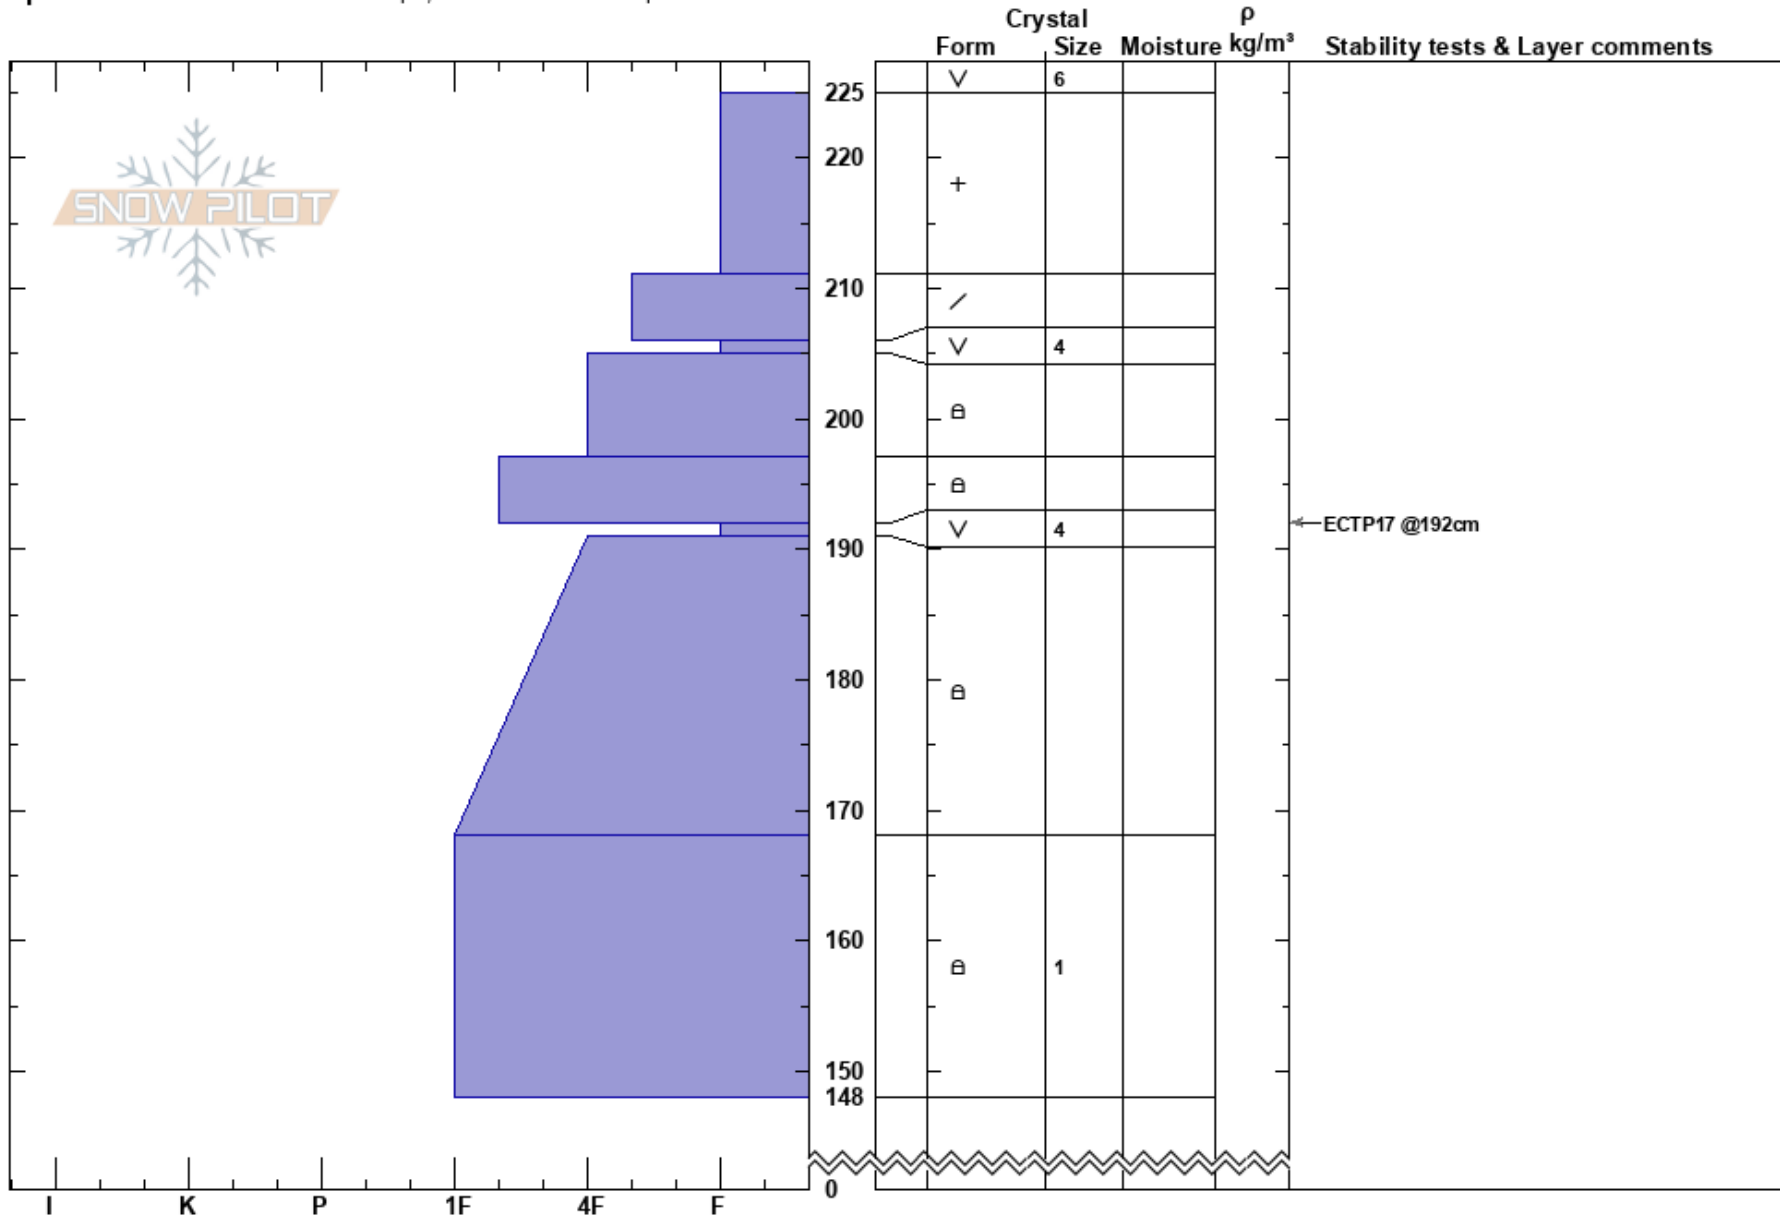

Yale Creek Pass
 Centennial Range
 ID
 Elevation: 8852 ft
 Aspect: 340°
 Specifics: Snowmobile tracks on slope; We snowmobiled slope

Dave Zinn
 02/07/2023 - 11:30am
 Co-ord: 44.54956N, -111.47348W
 Slope Angle: 15°
 Wind Loading: no

Stability: Fair
 Air Temperature:
 Sky Cover: CLR
 Precipitation:
 Wind: NW Moderate

HS:225
 192-191cm: Problematic layer

Notes: