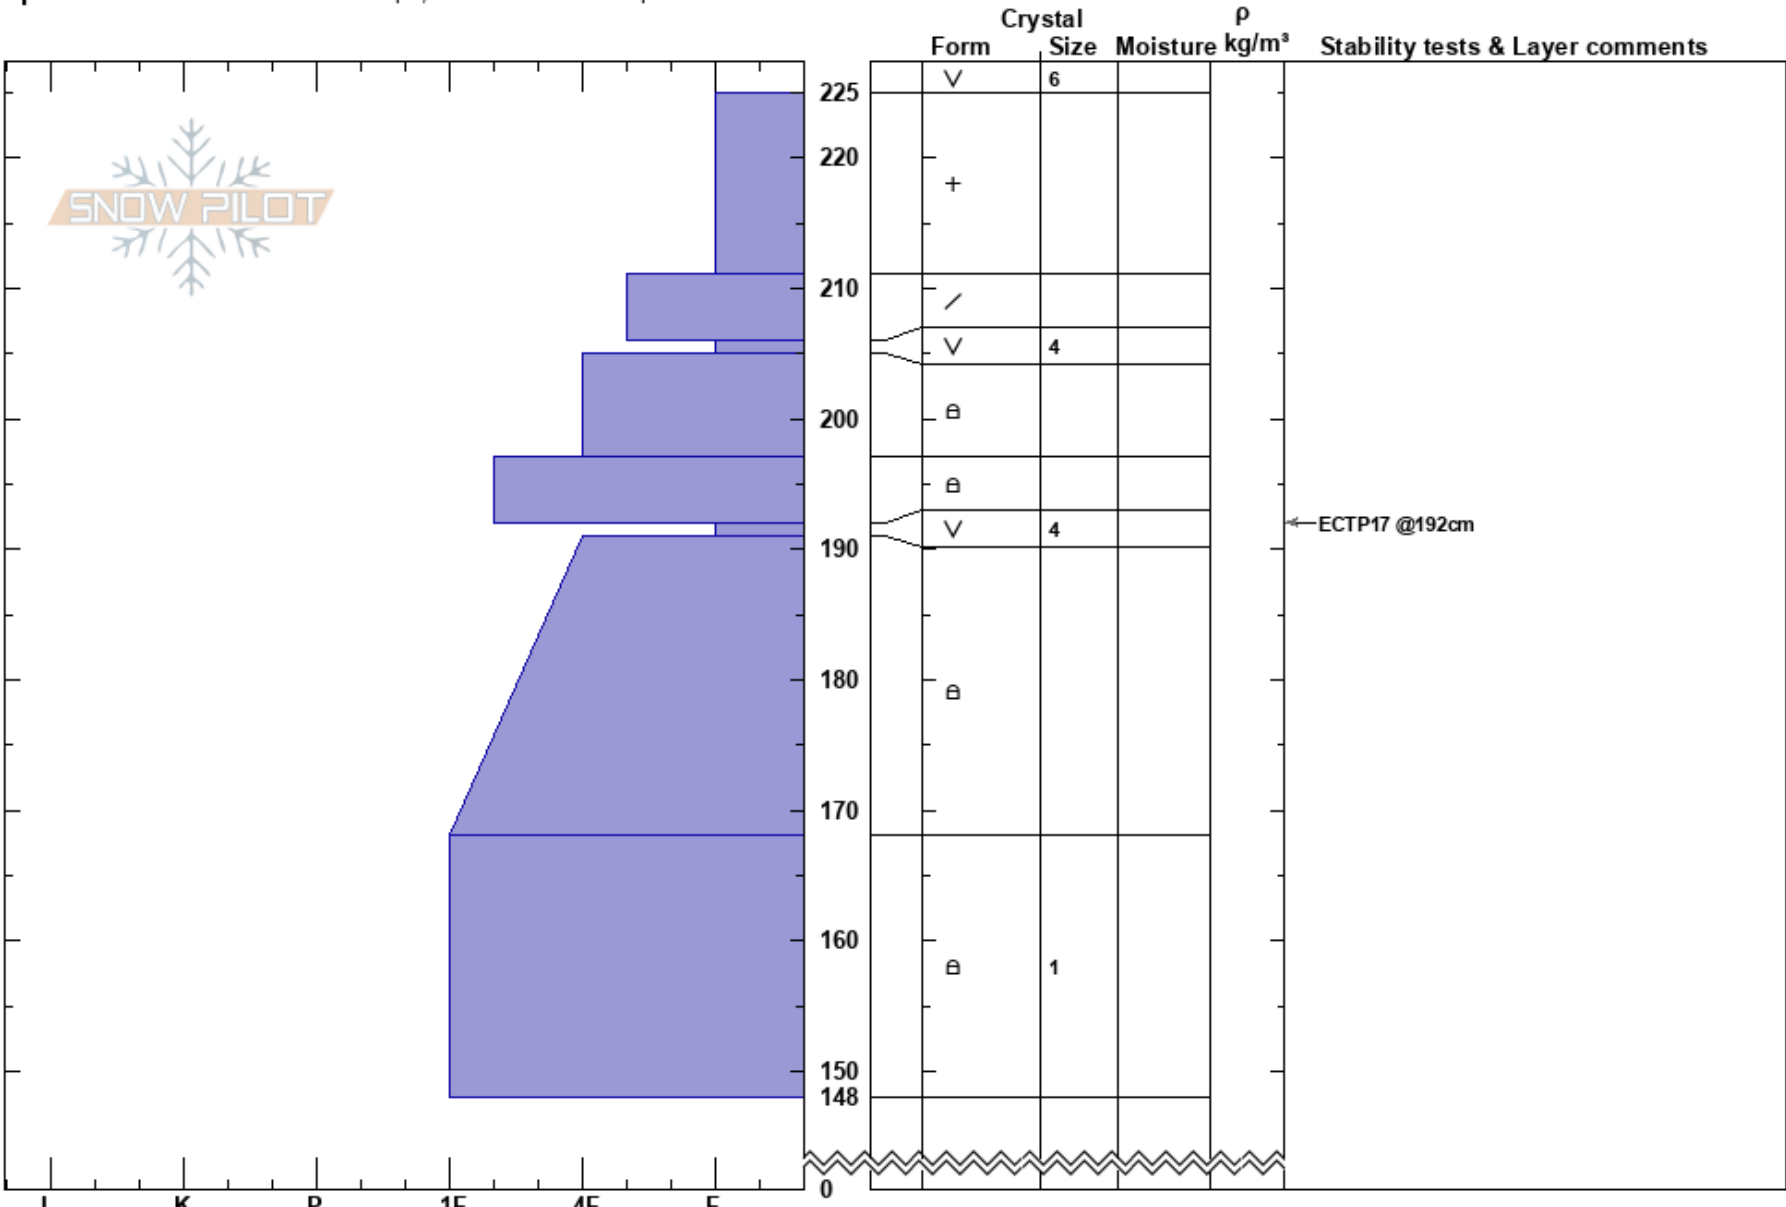

Yale Creek Pass  
 Centennial Range  
 ID  
**Elevation:** 8852 ft  
**Aspect:** 340°  
**Specifics:** Snowmobile tracks on slope; We snowmobiled slope

Dave Zinn  
 02/07/2023 - 11:30am  
**Co-ord:** 44.54956N, -111.47348W  
**Slope Angle:** 15°  
**Wind Loading:** no

**Stability:** Fair  
**Air Temperature:**  
**Sky Cover:** CLR  
**Precipitation:**  
**Wind:** NW Moderate

**HS:** 225  
**Layer Notes:** 192-191cm: Problematic layer

Notes: