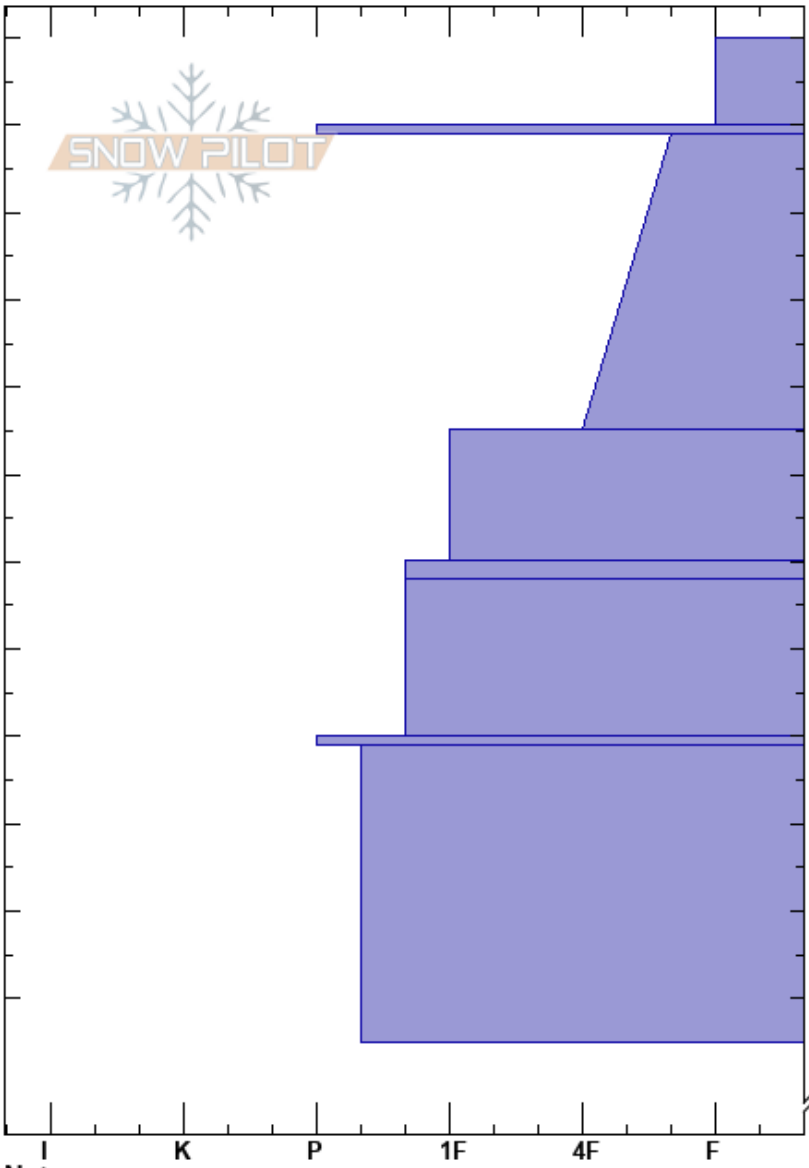

Across from Arange
Centennial Range
ID
Elevation: 8794 ft
Aspect: 180°
Specifics:

Dave Zinn
02/06/2023 - 12:00pm
Co-ord: 44.53048N, -111.45995W
Slope Angle: 25°
Wind Loading:

Stability: Good
Air Temperature:
Sky Cover: BKN
Precipitation: NO
Wind:
HS: 170
Layer Notes:

Elevation	Crystal		ρ kg/m ³	Stability tests & Layer comments
	Form	Size		
170				
160	⊙⊙			
150				
140				
130				
125				
120				
110	⊙⊙			
100				
90	⊙⊙			
80				
70				
60				
55				← ECTX
0				

Notes: