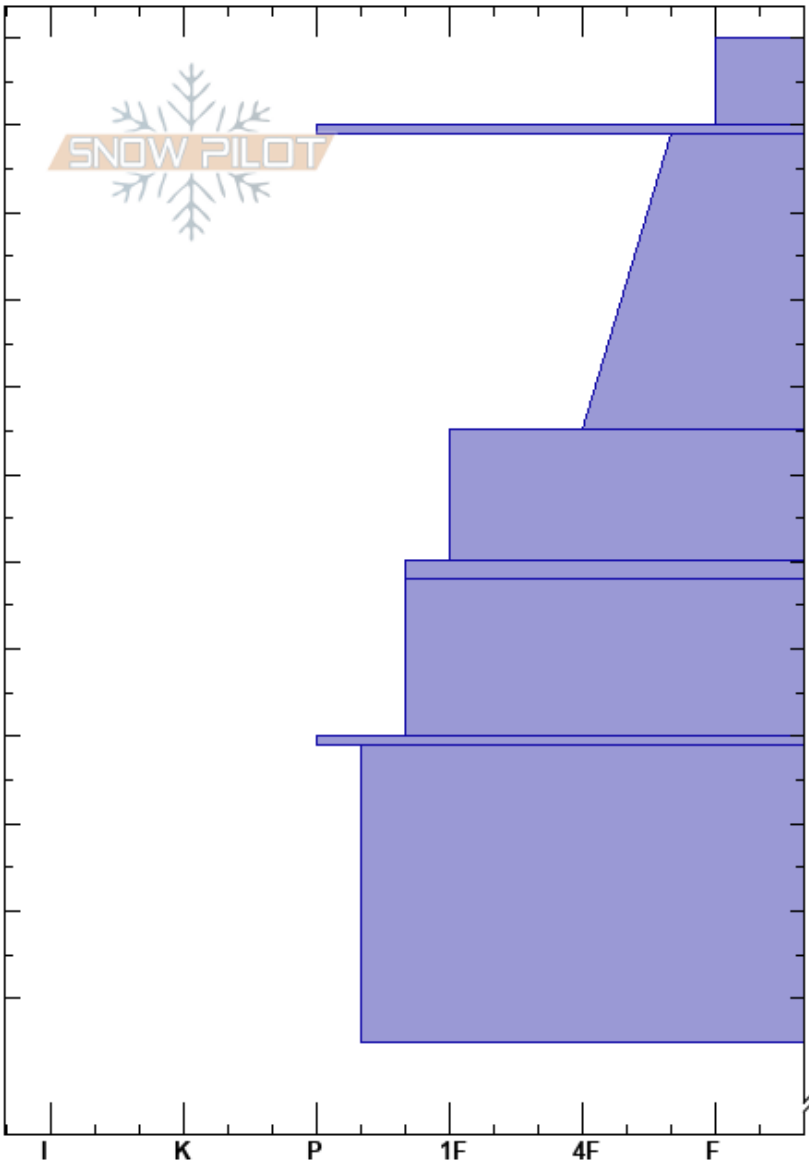

Across from Arange
 Centennial Range
 ID
 Elevation: 8794 ft
 Aspect: 180°
 Specifics:

Dave Zinn
 02/06/2023 - 12:00pm
 Co-ord: 44.53048N, -111.45995W
 Slope Angle: 25°
 Wind Loading:

Stability: Good HS: 170 Layer Notes:
 Air Temperature:
 Sky Cover: BKN
 Precipitation: NO
 Wind:

Elevation (ft)	Crystal		Moisture	ρ kg/m ³	Stability tests & Layer comments
	Form	Size			
170					
160	⊙⊙				
150					
140					
130					
120					
110	⊙⊙				
100					
90	⊙⊙				
80					
70					
60					
55					← ECTX
0					