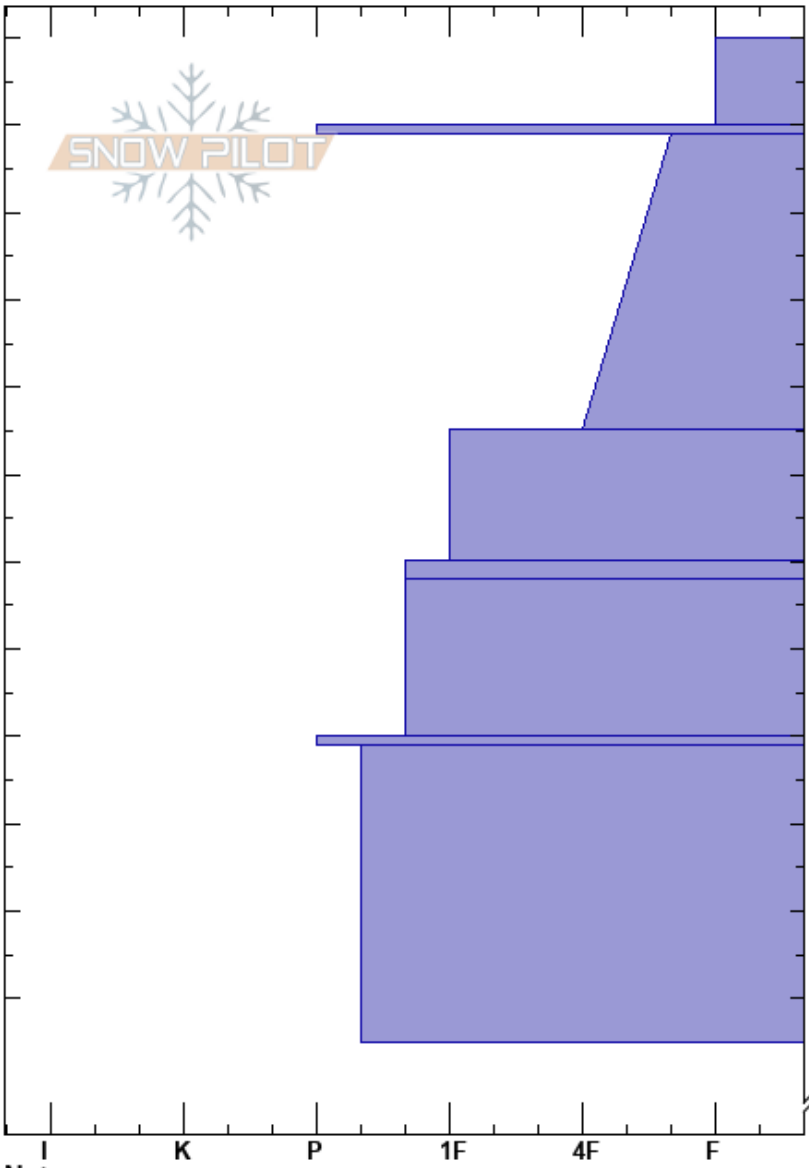

Across from Arange
 Centennial Range
 ID
 Elevation: 8794 ft
 Aspect: 180°
 Specifics:

Dave Zinn
 02/06/2023 - 12:00pm
 Co-ord: 44.53048N, -111.45995W
 Slope Angle: 25°
 Wind Loading:

Stability: Good
 Air Temperature:
 Sky Cover: BKN
 Precipitation: NO
 Wind:

HS: 170

Layer Notes:

Elevation (ft)	Crystal		Moisture	ρ kg/m ³	Stability tests & Layer comments
	Form	Size			
170					
160	⊙⊙				
150					
140					
130					
120					
110	⊙⊙				
100					
90	⊙⊙				
80					
70					
60					
55					← ECTX
0					