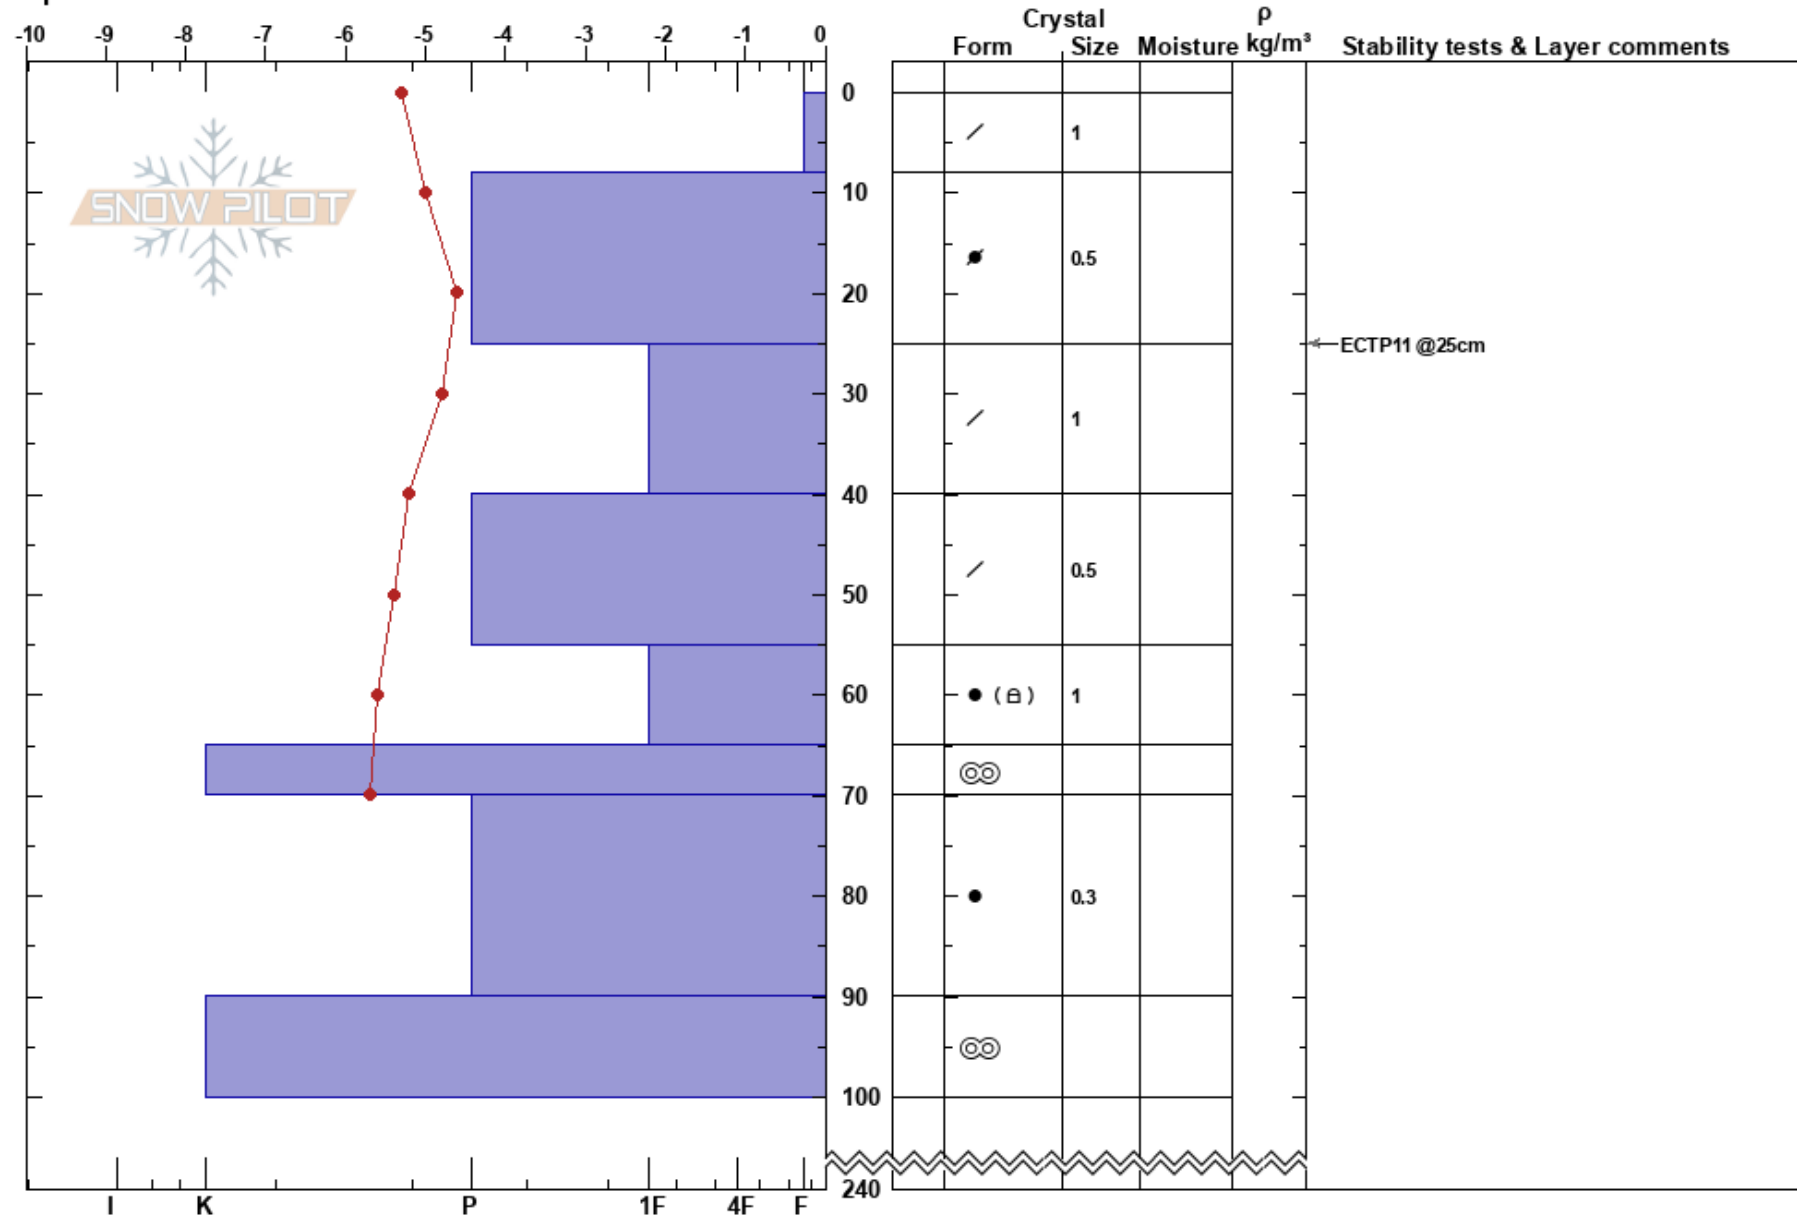

Getryggen
 Snasahögarna
 Sweden
 Elevation: 875 m
 Aspect: NE
 Specifics:

Oskar Brodén
 09/02/2023 - 11:00
 Co-ord: 63.21014N, 12.22796E
 Slope Angle: 31°
 Wind Loading: yes

Stability:
 Air Temperature: -3.7°C
 Sky Cover: BKN
 Precipitation: NO
 Wind: S Moderate

HS:240

Layer Notes:

Notes: