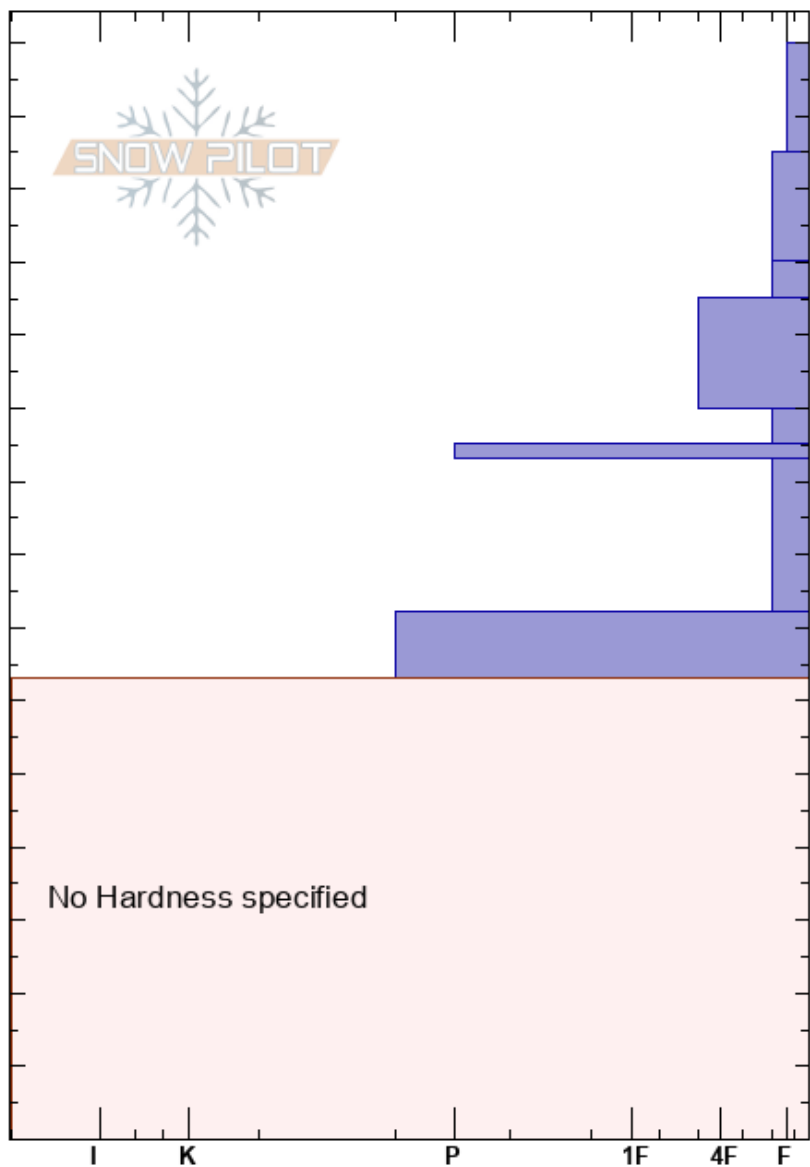

Middle Fork  
 Flathead Range  
 MT  
 Elevation: 5982 ft  
 Aspect: 60°  
 Specifics: Cracking

Cam Johnson  
 02/08/2023 - 11:00am  
 Co-ord: 48.35985N, -113.69955W  
 Slope Angle: 25°  
 Wind Loading:

Stability:  
 Air Temperature:  
 Sky Cover: OVC  
 Precipitation: NO  
 Wind: Calm

HS: 150  
 PF: 60  
 95-93cm: MLK  
 72-63cm: 1/13

Layer Notes:

Crystal Form	Crystal Size	Moisture	$\rho$ kg/m <sup>3</sup>	Stability tests & Layer comments
+				
⊗				
/				← ECTN3 @120cm
.				
⊠	1-1.5			← ECTN13 @100cm
=				95-93cm: MLK
⊠	1-1.5			
⊙⊙				72-63cm: 1/13