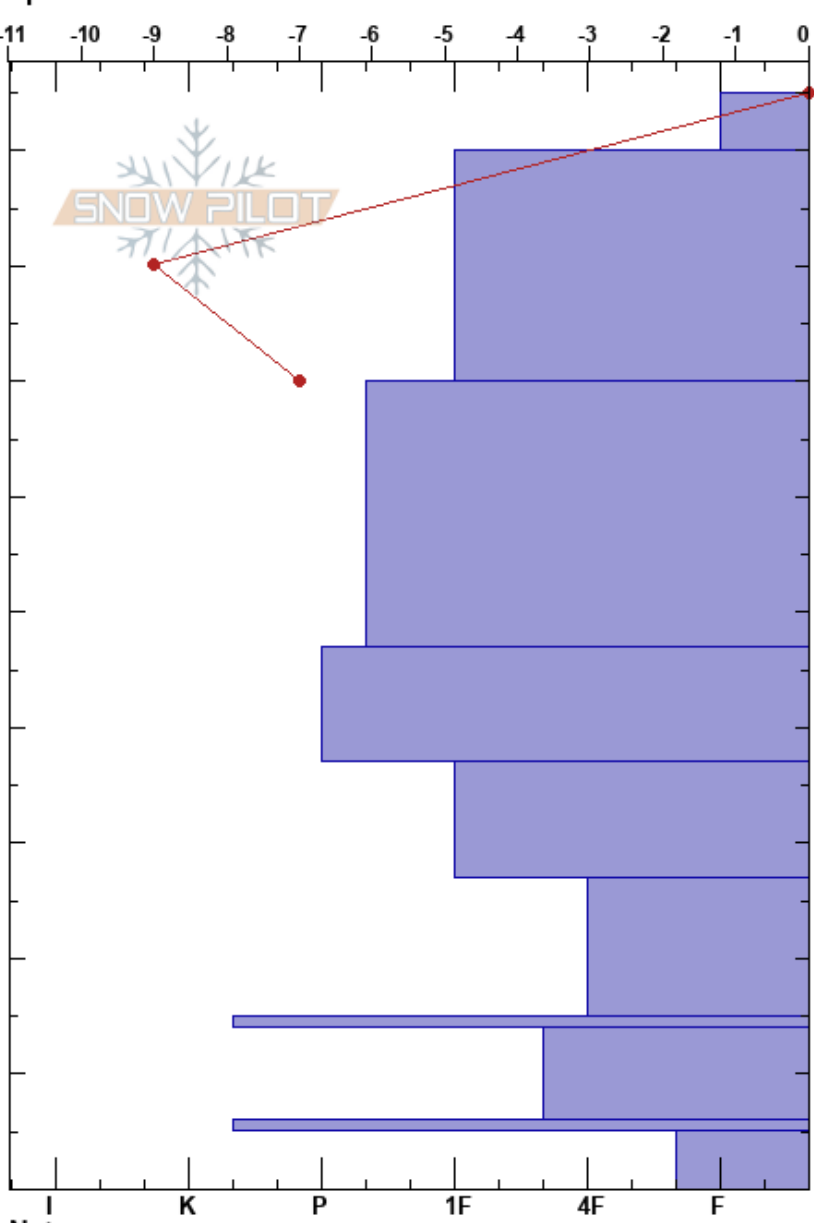

Bald Mountain, Breck
 Mosquito Range
 CO
 Elevation: 11657 ft
 Aspect: W
 Specifics:

Jessica Lewis
 02/05/2023 - 1:00pm
 Co-ord: 39.46495N, -105.98633W
 Slope Angle: 11°
 Wind Loading: previous

Stability:
 Air Temperature: 4°C
 Sky Cover: FEW
 Precipitation: NO
 Wind: SW Light Breeze

HS:95
 Layer Notes:
 27-15cm: Problematic layer

Height (m)	Crystal		Moisture	ρ kg/m ³	Stability tests & Layer comments
	Form	Size			
95	/	1			
90					
80	⊖	0.5-1			
70					
60	⊖	0.5-1			
50					
40	⊖	1			
30	□	1			
20	□	2			← ECTP30 @25cm Q1
15	⊙⊙				
10	□	3			
5	⊙⊙				
0	^	6			