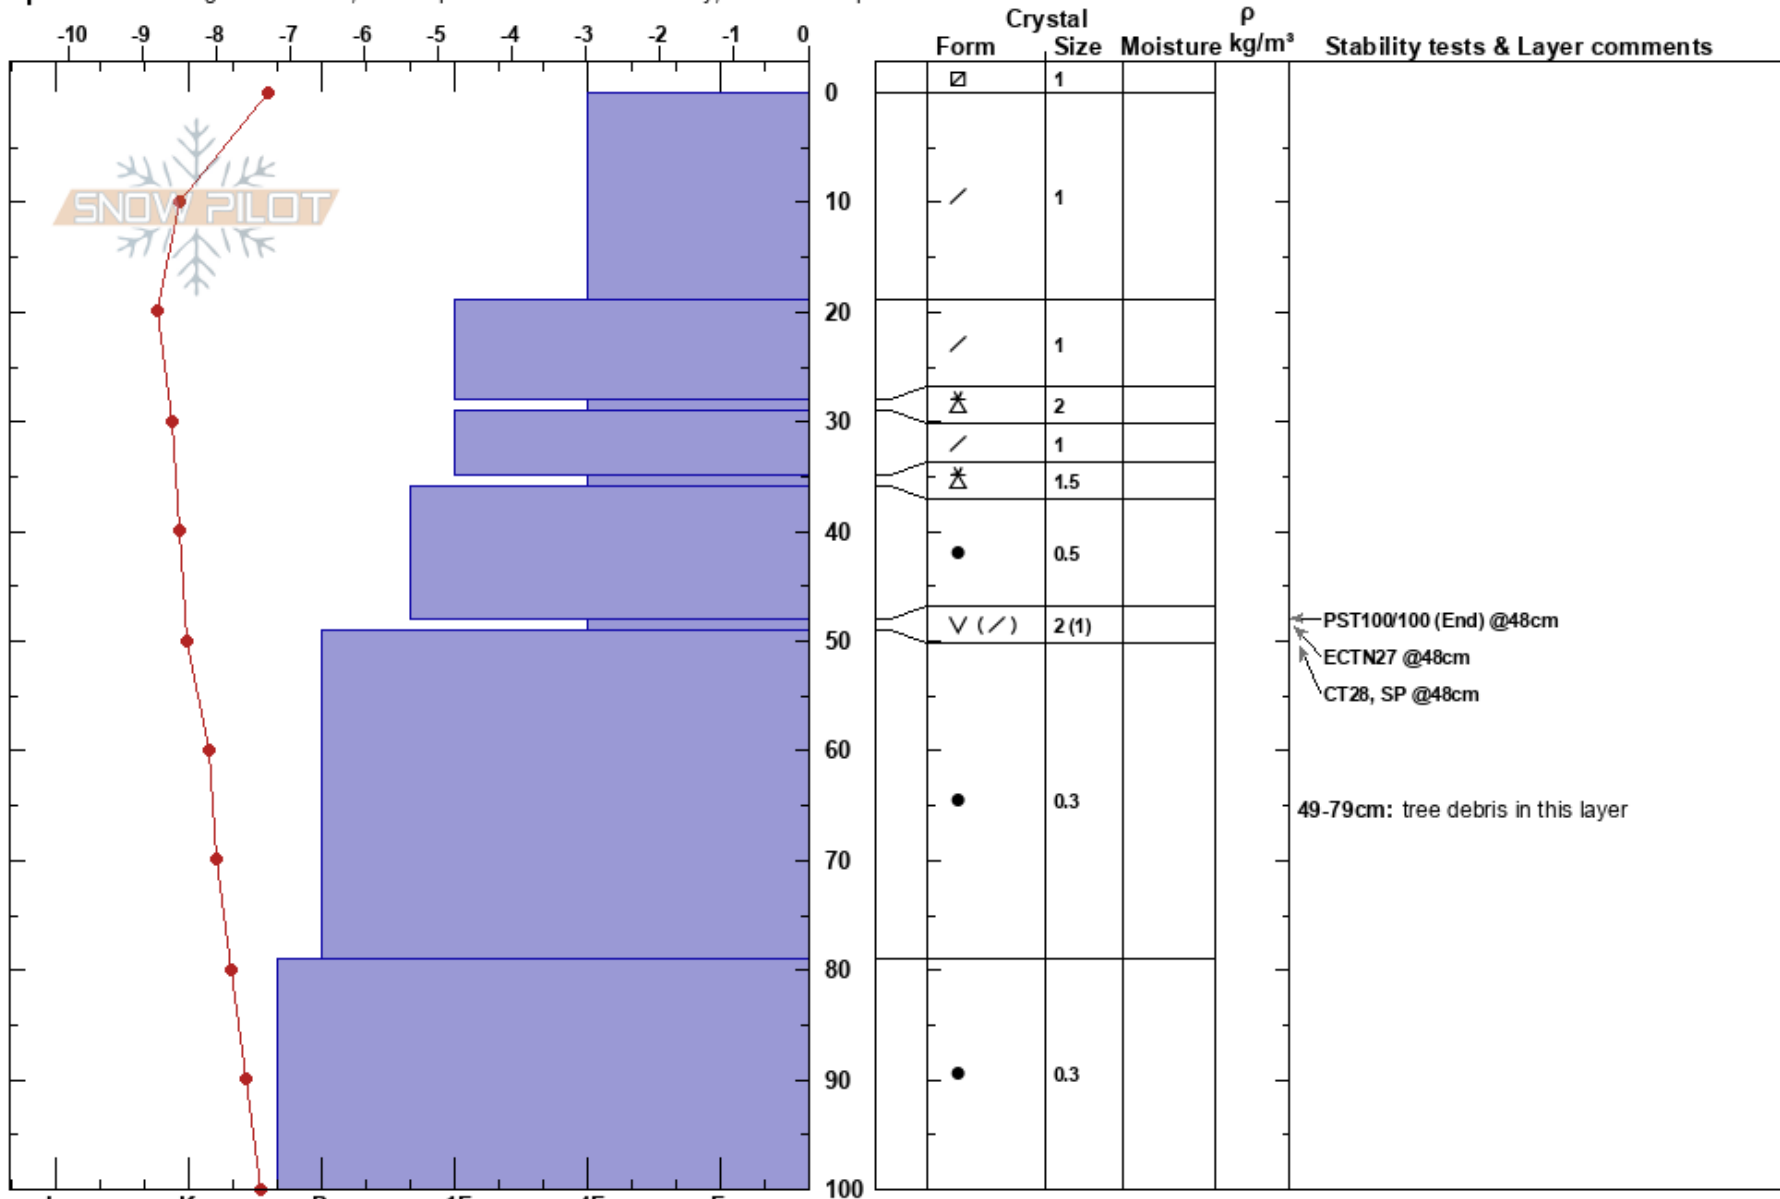

Hemlock - Video demos  
Sierra Nevada  
CA

wendy antibus  
02/08/2023 - 2:00pm  
Co-ord: 37.63933N, -119.05751W

**Stability:**  
**Air Temperature:**  
**Sky Cover:** CLR  
**Precipitation:**  
**Wind:** SW Light Breeze

**HS:** 100  
**Layer Notes:**  
48-49cm: Problematic layer  
49-79cm: tree debris in this layer

**Elevation:** 9295 ft  
**Slope Angle:** 12°  
**Aspect:**  
**Wind Loading:**

**Specifics:** Pit dug in a Ski Area; Pit is representative of backcountry; We skied slope

**Notes:** Profile from test pit above grooming track -- location of demo videos. Needles and tree debris observed at 56 cms, but no identifiable interface. Possible disturbance by tree bombs at this location.