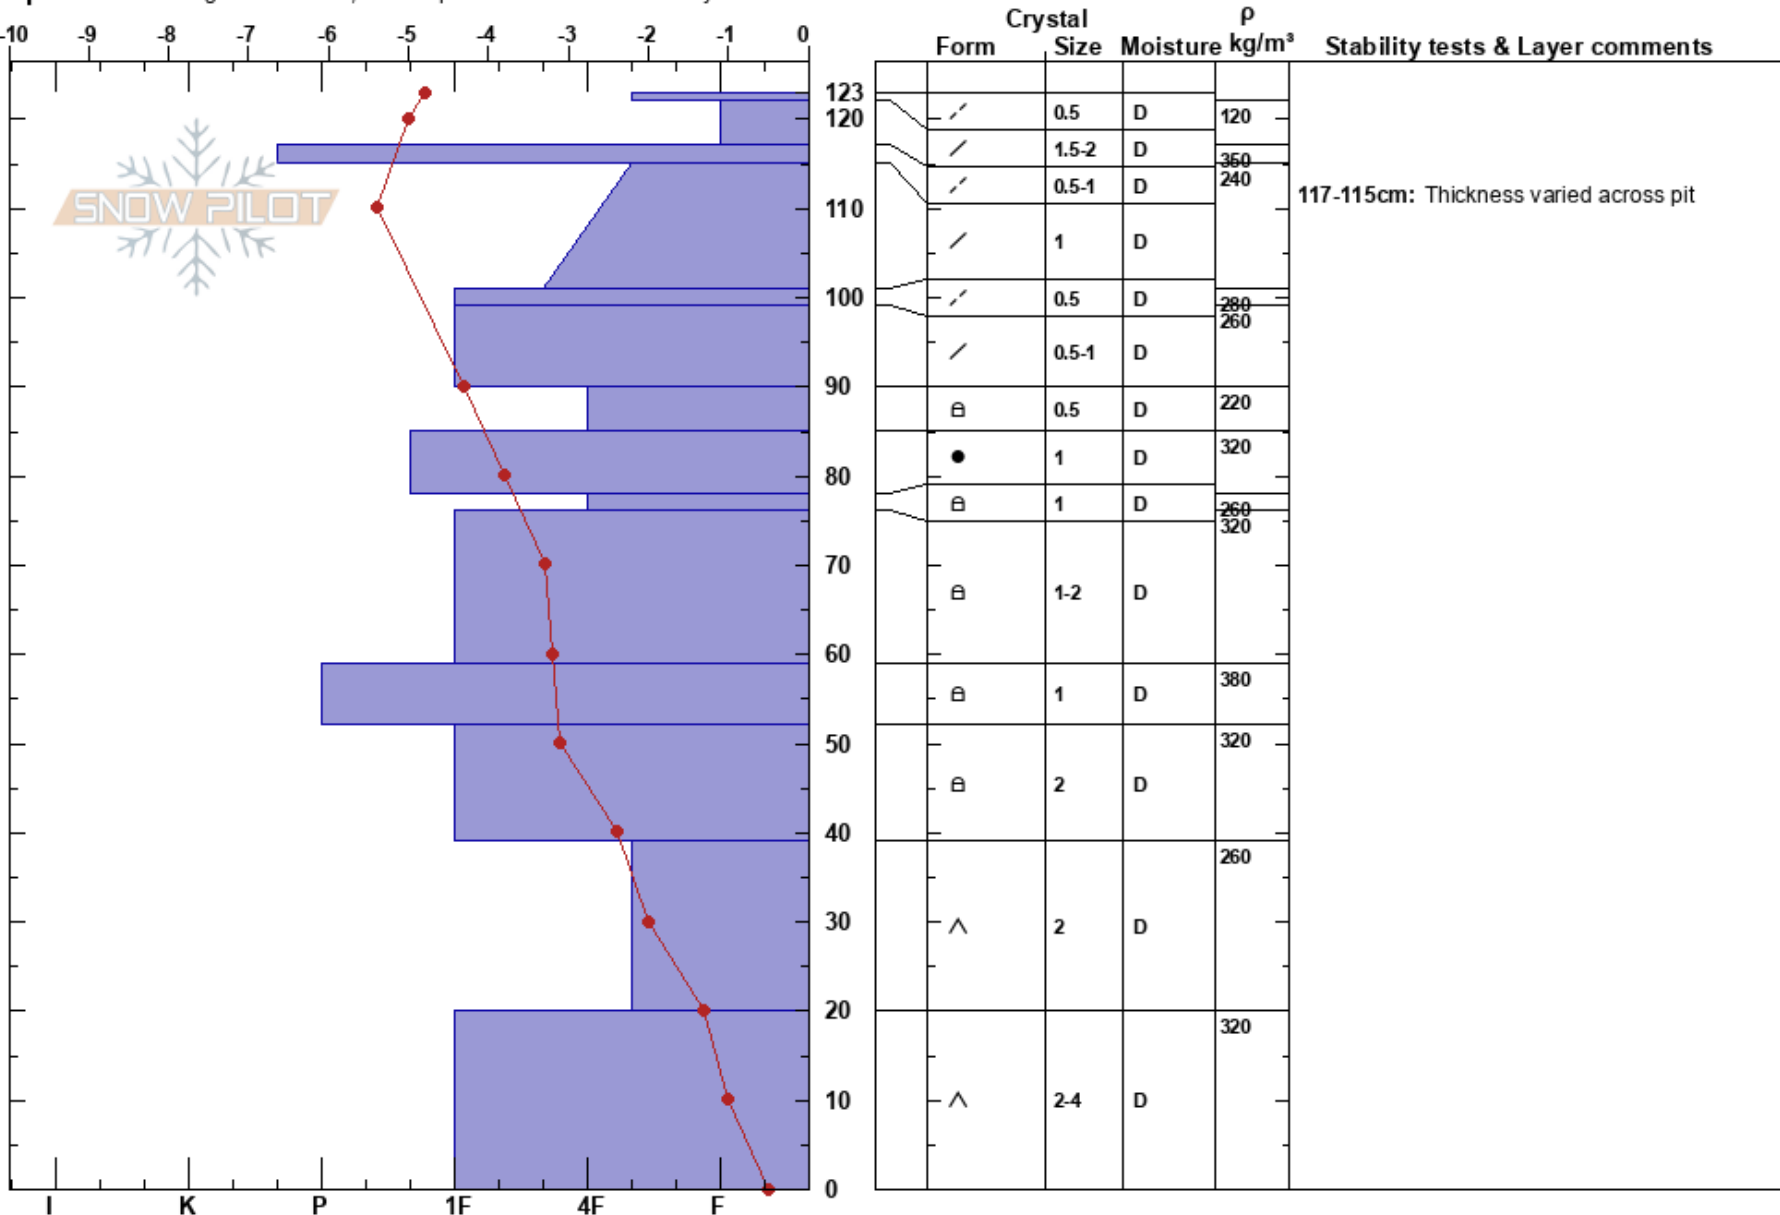

Namaste Slope
 Madison Range-N
 MT
 Elevation: 8723 ft
 Aspect: E

Sam Verplanck
 02/07/2023 - 11:00am
 Co-ord: 45.23250N, -111.47674W
 Slope Angle: 15°
 Wind Loading: no

Stability:
 Air Temperature: -2.7°C
 Sky Cover: CLR
 Precipitation: NO
 Wind: S Light Breeze

HS: 123
 Layer Notes:
 117-115cm: Thickness varied across pit
 90-85cm: Problematic layer

Specifics: Pit dug in a Ski Area; Pit is representative of backcountry

Notes: Thin layer density measurements include some snow from above and below layer.